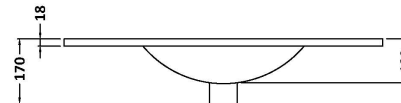

Packaging Dimensions

Height (mm):	560
Width (mm):	820
Depth (mm):	405
Gross Weight (kg):	24.5

Packaging Data

Box Colour:	Brown Cardboard Box
Box Qty:	1
Label Size:	100 x 50
Label Colour:	White Label
Label Qty:	2

Outer Box Dimensions (If Applicable)

Height (mm):	
Width (mm):	
Depth (mm):	
Gross Weight (kg):	
Barcode:	5055275825747

Product Details

Country of Origin:	United Kingdom
Fitting Instruction:	No
CE & UKCA:	N/A
FSC Certified Materials:	Yes
Colour:	Black Woodgrain
Construction Method:	Cam & Wood Dowel
Construction Type:	Rigid
Cabinet Finish:	MFC Textured Woodgrain
Fascia Finish:	MFC Textured Woodgrain
Cabinet Thickness (mm):	18
Fascia Thickness (mm):	18
Drawer Included:	Yes
Drawer Type:	80mm High Metal Softclose
No of Shelves:	0
Hinge Type:	Not Applicable
Hinge Included:	Not Applicable
Adjustable Legs:	No, Not Required
Fixings Included:	Yes
Handle Style:	Contemporary
Waste Shroud:	Yes
Handle Included:	Yes, Supplied
Handle Type:	D-Shape

Sales Code: NVM005

Description: Minimalist Basin 800mm

Product Dimensions

Height (mm):	170
Width (mm):	800
Depth (mm):	390
Nett Weight (kg):	16.9

Packaging Dimensions

Height (mm):	400
Width (mm):	820
Depth (mm):	200
Gross Weight (kg):	16.9

Packaging Data

Box Colour:	Brown Cardboard Box - Printed
Box Qty:	1
Label Size:	100 x 50
Label Colour:	White Label
Label Qty:	2

Outer Box Dimensions (If Applicable)

Height (mm):	
Width (mm):	
Depth (mm):	
Gross Weight (kg):	
Barcode:	5055146194675