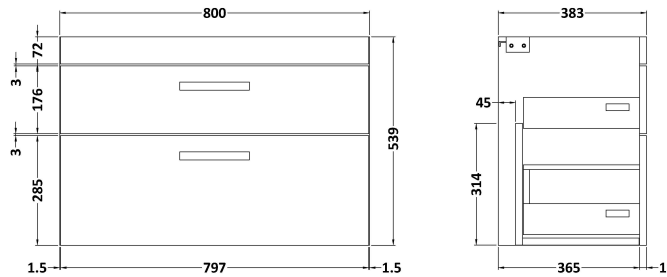

Sales Code: ATH068B

Description: 800 Wh 2-Drawer Vanity & Basin 2

Packaging Details

Barcode: 5056211800590

Sales Code: MOD675

Description: 800 Wall Hung 2-Drawer Basin Unit

Product Dimensions

Height (mm):	538
Width (mm):	800
Depth (mm):	383
Nett Weight (kg):	24

Packaging Dimensions

Height (mm):	560
Width (mm):	820
Depth (mm):	405
Gross Weight (kg):	24.5

Packaging Data

Box Colour:	Brown Cardboard Box
Box Qty:	1
Label Size:	100 x 50
Label Colour:	White Label
Label Qty:	2

Sales Code: NVM005

Description: Minimalist Basin 800mm

Product Dimensions

Height (mm):	170
Width (mm):	800
Depth (mm):	390
Nett Weight (kg):	16.9

Packaging Dimensions

Height (mm):	400
Width (mm):	820
Depth (mm):	200
Gross Weight (kg):	16.9

Packaging Data

Box Colour:	Brown Cardboard Box - Printed
Box Qty:	1
Label Size:	100 x 50
Label Colour:	White Label
Label Qty:	2

Outer Box Dimensions (If Applicable)

Height (mm):	
Width (mm):	
Depth (mm):	
Gross Weight (kg):	
Barcode:	5055146194675