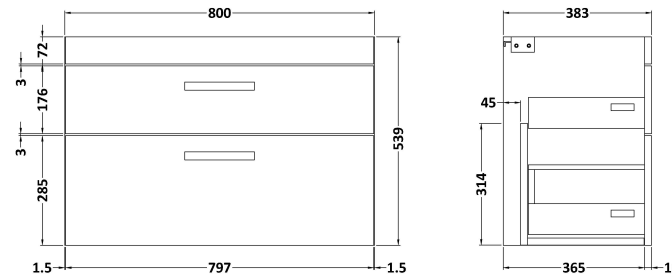

### Product Dimensions

Height (mm):	538
Width (mm):	800
Depth (mm):	383
Nett Weight (kg):	24

### Packaging Dimensions

Height (mm):	405
Width (mm):	820
Depth (mm):	560
Gross Weight (kg):	24.5

### Product Dimensions

Height (mm):	160
Width (mm):	810
Depth (mm):	440
Nett Weight (kg):	15

### Packaging Dimensions

Height (mm):	190
Width (mm):	830
Depth (mm):	415
Gross Weight (kg):	15.5