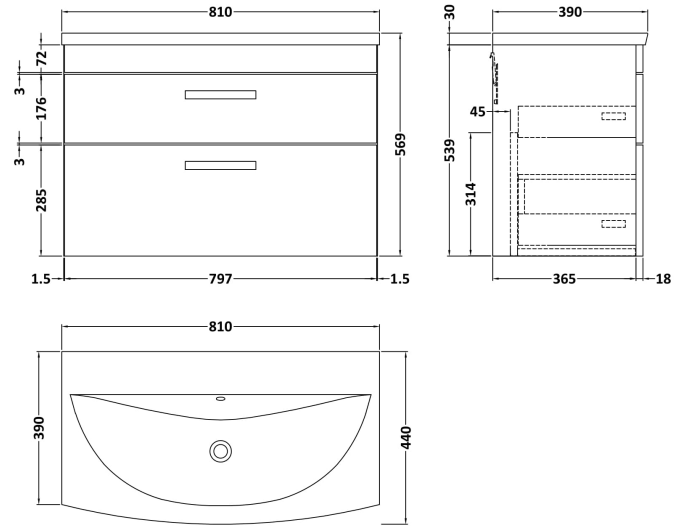

Sales Code: ATH069G

Description: 800 Wh 2-Drawer Vanity & Basin 4

Packaging Details

Barcode: 5056462622477