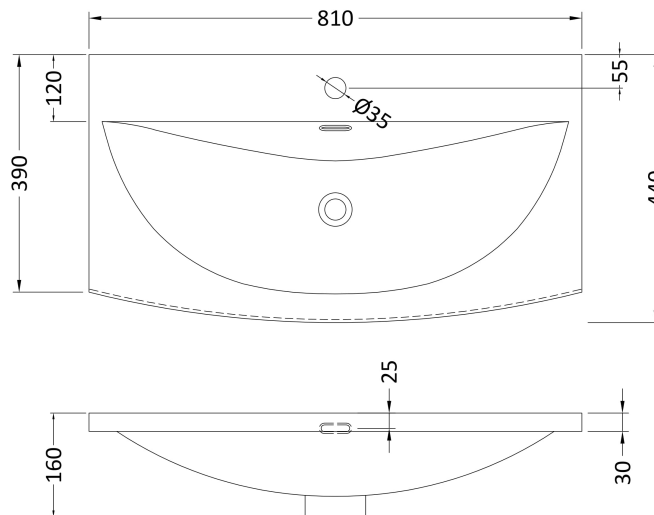

### Product Dimensions

Height (mm):	538
Width (mm):	800
Depth (mm):	383
Nett Weight (kg):	24

### Packaging Dimensions

Height (mm):	405
Width (mm):	820
Depth (mm):	560
Gross Weight (kg):	24.5

### Outer Box Dimensions (If Applicable)

Height (mm):	
Width (mm):	
Depth (mm):	
Gross Weight (kg):	
Barcode:	5055275880746

### Product Dimensions

Height (mm):	160
Width (mm):	810
Depth (mm):	440
Nett Weight (kg):	15