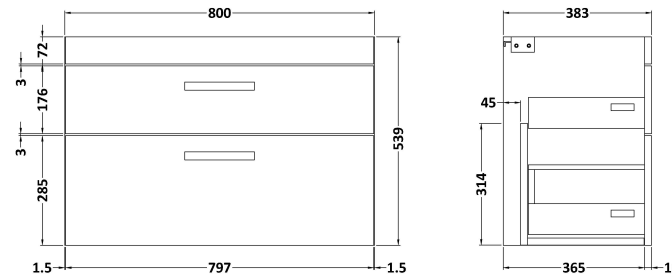

Sales Code: ATH070A

Description: 800 Wh 2-Drawer Vanity & Basin 1

Packaging Details

Barcode: 5055275899892

Sales Code: MOC575

Description: 800 Wall Hung 2-Drawer Basin Unit

Product Dimensions

Height (mm):	538
Width (mm):	800
Depth (mm):	383
Nett Weight (kg):	27.5

Packaging Dimensions

Height (mm):	560
Width (mm):	820
Depth (mm):	405
Gross Weight (kg):	28.5

Packaging Data

Box Colour:	Brown Cardboard Box
Box Qty:	1
Label Size:	100 x 50
Label Colour:	White Label
Label Qty:	2

Outer Box Dimensions (If Applicable)

Height (mm):	
Width (mm):	
Depth (mm):	
Gross Weight (kg):	
Barcode:	5055275880500

Product Details

Country of Origin:	United Kingdom
Fitting Instruction:	No
CE & UKCA:	N/A
FSC Certified Materials:	Yes
Colour:	Stone Grey
Construction Method:	Cam & Wood Dowel
Construction Type:	Rigid
Cabinet Finish:	MFC Smooth Matt
Fascia Finish:	MFC Smooth Matt
Cabinet Thickness (mm):	18
Fascia Thickness (mm):	18
Drawer Included:	Yes
Drawer Type:	80mm High Metal Softclose
No of Shelves:	0
Hinge Type:	Not Applicable
Hinge Included:	Not Applicable
Adjustable Legs:	No, Not Required
Fixings Included:	Yes
Handle Style:	Contemporary
Waste Shroud:	Yes
Handle Included:	Yes, Supplied
Handle Type:	D-Shape

Sales Code: NVM015

Description: 800 Mid Edged Basin 1 Th

Product Dimensions

Height (mm):	180
Width (mm):	810
Depth (mm):	390
Nett Weight (kg):	15

Packaging Dimensions

Height (mm):	210
Width (mm):	410
Depth (mm):	830
Gross Weight (kg):	15