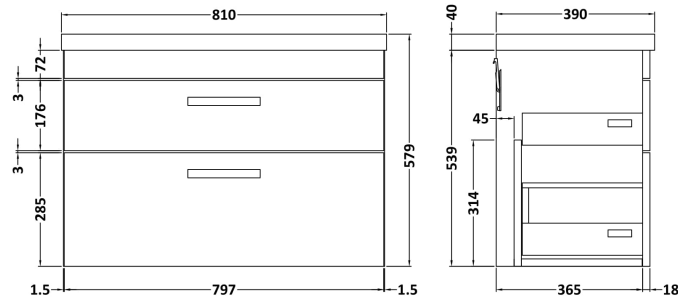

Sales Code: ATH070A

Description: 800 Wh 2-Drawer Vanity & Basin 1

Packaging Details

Barcode: 5055275899892

Sales Code: MOC575

Description: 800 Wall Hung 2-Drawer Basin Unit

Product Dimensions

Height (mm):	538
Width (mm):	800
Depth (mm):	383
Nett Weight (kg):	27.5

Packaging Dimensions

Height (mm):	560
Width (mm):	820
Depth (mm):	405
Gross Weight (kg):	28.5

Packaging Data

Box Colour:	Brown Cardboard Box
Box Qty:	1
Label Size:	100 x 50
Label Colour:	White Label
Label Qty:	2

Sales Code: NVM015

Description: 800 Mid Edged Basin 1 Th

Product Dimensions

Height (mm):	180
Width (mm):	810
Depth (mm):	390
Nett Weight (kg):	15

Packaging Dimensions

Height (mm):	210
Width (mm):	410
Depth (mm):	830
Gross Weight (kg):	15

Packaging Data

Box Colour:	Brown Cardboard Box
Box Qty:	1
Label Size:	100 x 50
Label Colour:	White Label
Label Qty:	2

Outer Box Dimensions (If Applicable)

Height (mm):	
Width (mm):	
Depth (mm):	
Gross Weight (kg):	
Barcode:	5055369043422