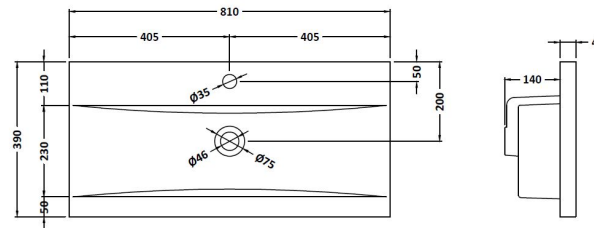

Packaging Dimensions

Height (mm):	560
Width (mm):	820
Depth (mm):	405
Gross Weight (kg):	28.5

Packaging Data

Box Colour:	Brown Cardboard Box
Box Qty:	1
Label Size:	100 x 50
Label Colour:	White Label
Label Qty:	2

Outer Box Dimensions (If Applicable)

Height (mm):	
Width (mm):	
Depth (mm):	
Gross Weight (kg):	
Barcode:	5055275880500

Product Details

Country of Origin:	United Kingdom
Fitting Instruction:	No
CE & UKCA:	N/A
FSC Certified Materials:	Yes
Colour:	Stone Grey
Construction Method:	Cam & Wood Dowel
Construction Type:	Rigid
Cabinet Finish:	MFC Smooth Matt
Fascia Finish:	MFC Smooth Matt
Cabinet Thickness (mm):	18
Fascia Thickness (mm):	18
Drawer Included:	Yes
Drawer Type:	80mm High Metal Softclose
No of Shelves:	0
Hinge Type:	Not Applicable
Hinge Included:	Not Applicable
Adjustable Legs:	No, Not Required
Fixings Included:	Yes
Handle Style:	Contemporary
Waste Shroud:	Yes
Handle Included:	Yes, Supplied
Handle Type:	D-Shape

Sales Code: NVM015

Description: 800 Mid Edged Basin 1 Th

Product Dimensions

Height (mm):	180
Width (mm):	810
Depth (mm):	390
Nett Weight (kg):	15

Packaging Dimensions

Height (mm):	210
Width (mm):	410
Depth (mm):	830
Gross Weight (kg):	15

Packaging Data

Box Colour:	Brown Cardboard Box
Box Qty:	1
Label Size:	100 x 50
Label Colour:	White Label
Label Qty:	2

Outer Box Dimensions (If Applicable)

Height (mm):	
Width (mm):	
Depth (mm):	
Gross Weight (kg):	
Barcode:	5055369043422