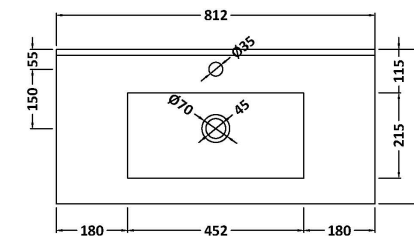

Packaging Dimensions

Height (mm):	560
Width (mm):	820
Depth (mm):	405
Gross Weight (kg):	28.5

Packaging Data

Box Colour:	Brown Cardboard Box
Box Qty:	1
Label Size:	100 x 50
Label Colour:	White Label
Label Qty:	2

Outer Box Dimensions (If Applicable)

Height (mm):	
Width (mm):	
Depth (mm):	
Gross Weight (kg):	
Barcode:	5055275880500

Product Details

Country of Origin:	United Kingdom
Fitting Instruction:	No
CE & UKCA:	N/A
FSC Certified Materials:	Yes
Colour:	Stone Grey
Construction Method:	Cam & Wood Dowel
Construction Type:	Rigid
Cabinet Finish:	MFC Smooth Matt
Fascia Finish:	MFC Smooth Matt
Cabinet Thickness (mm):	18
Fascia Thickness (mm):	18
Drawer Included:	Yes
Drawer Type:	80mm High Metal Softclose
No of Shelves:	0
Hinge Type:	Not Applicable
Hinge Included:	Not Applicable
Adjustable Legs:	No, Not Required
Fixings Included:	Yes
Handle Style:	Contemporary
Waste Shroud:	Yes
Handle Included:	Yes, Supplied
Handle Type:	D-Shape

Sales Code: NVM005

Description: Minimalist Basin 800mm

Product Dimensions

Height (mm):	170
Width (mm):	800
Depth (mm):	390
Nett Weight (kg):	16.9

Packaging Dimensions

Height (mm):	400
Width (mm):	820
Depth (mm):	200
Gross Weight (kg):	16.9

Packaging Data

Box Colour:	Brown Cardboard Box - Printed
Box Qty:	1
Label Size:	100 x 50
Label Colour:	White Label
Label Qty:	2

Outer Box Dimensions (If Applicable)

Height (mm):	
Width (mm):	
Depth (mm):	
Gross Weight (kg):	
Barcode:	5055146194675