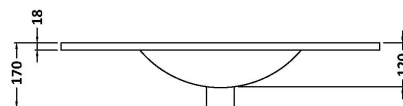

Packaging Dimensions

Height (mm):	560
Width (mm):	820
Depth (mm):	405
Gross Weight (kg):	28.5

Packaging Data

Box Colour:	Brown Cardboard Box
Box Qty:	1
Label Size:	100 x 50
Label Colour:	White Label
Label Qty:	2

Outer Box Dimensions (If Applicable)

Height (mm):	
Width (mm):	
Depth (mm):	
Gross Weight (kg):	
Barcode:	5055275880500

Product Details

Country of Origin:	United Kingdom
Fitting Instruction:	No
CE & UKCA:	N/A
FSC Certified Materials:	Yes
Colour:	Stone Grey
Construction Method:	Cam & Wood Dowel
Construction Type:	Rigid
Cabinet Finish:	MFC Smooth Matt
Fascia Finish:	MFC Smooth Matt
Cabinet Thickness (mm):	18
Fascia Thickness (mm):	18
Drawer Included:	Yes
Drawer Type:	80mm High Metal Softclose
No of Shelves:	0
Hinge Type:	Not Applicable
Hinge Included:	Not Applicable
Adjustable Legs:	No, Not Required
Fixings Included:	Yes
Handle Style:	Contemporary
Waste Shroud:	Yes
Handle Included:	Yes, Supplied
Handle Type:	D-Shape

Sales Code: NVM005

Description: Minimalist Basin 800mm

Product Dimensions

Height (mm):	170
Width (mm):	800
Depth (mm):	390
Nett Weight (kg):	16.9

Packaging Dimensions

Height (mm):	400
Width (mm):	820
Depth (mm):	200
Gross Weight (kg):	16.9

Packaging Data

Box Colour:	Brown Cardboard Box - Printed
Box Qty:	1
Label Size:	100 x 50
Label Colour:	White Label
Label Qty:	2

Outer Box Dimensions (If Applicable)

Height (mm):	
Width (mm):	
Depth (mm):	
Gross Weight (kg):	
Barcode:	5055146194675