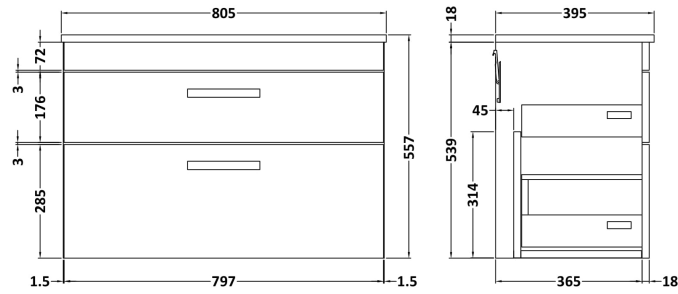

Sales Code: ATH070B

Description: 800 Wh 2-Drawer Vanity & Basin 2

Packaging Details

Barcode: 5056211800613

Sales Code: MOC575

Description: 800 Wall Hung 2-Drawer Basin Unit

Product Dimensions

Height (mm):	538
Width (mm):	800
Depth (mm):	383
Nett Weight (kg):	27.5

Packaging Dimensions

Height (mm):	560
Width (mm):	820
Depth (mm):	405
Gross Weight (kg):	28.5

Packaging Data

Box Colour:	Brown Cardboard Box
Box Qty:	1
Label Size:	100 x 50
Label Colour:	White Label
Label Qty:	2

Outer Box Dimensions (If Applicable)

Height (mm):	
Width (mm):	
Depth (mm):	
Gross Weight (kg):	
Barcode:	5055275880500

Product Details

Country of Origin:	United Kingdom
Fitting Instruction:	No
CE & UKCA:	N/A
FSC Certified Materials:	Yes
Colour:	Stone Grey
Construction Method:	Cam & Wood Dowel
Construction Type:	Rigid
Cabinet Finish:	MFC Smooth Matt
Fascia Finish:	MFC Smooth Matt
Cabinet Thickness (mm):	18
Fascia Thickness (mm):	18
Drawer Included:	Yes
Drawer Type:	80mm High Metal Softclose
No of Shelves:	0
Hinge Type:	Not Applicable
Hinge Included:	Not Applicable
Adjustable Legs:	No, Not Required
Fixings Included:	Yes
Handle Style:	Contemporary
Waste Shroud:	Yes
Handle Included:	Yes, Supplied
Handle Type:	D-Shape

Sales Code: NVM005

Description: Minimalist Basin 800mm

Product Dimensions

Height (mm):	170
Width (mm):	800
Depth (mm):	390
Nett Weight (kg):	16.9

Packaging Dimensions

Height (mm):	400
Width (mm):	820
Depth (mm):	200
Gross Weight (kg):	16.9