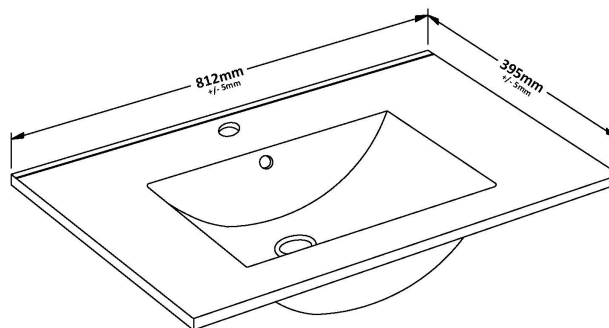

Packaging Dimensions

Height (mm):	560
Width (mm):	820
Depth (mm):	405
Gross Weight (kg):	28.5

Packaging Data

Box Colour:	Brown Cardboard Box
Box Qty:	1
Label Size:	100 x 50
Label Colour:	White Label
Label Qty:	2

Outer Box Dimensions (If Applicable)

Height (mm):	
Width (mm):	
Depth (mm):	
Gross Weight (kg):	
Barcode:	5055275880500

Product Details

Country of Origin:	United Kingdom
Fitting Instruction:	No
CE & UKCA:	N/A
FSC Certified Materials:	Yes
Colour:	Stone Grey
Construction Method:	Cam & Wood Dowel
Construction Type:	Rigid
Cabinet Finish:	MFC Smooth Matt
Fascia Finish:	MFC Smooth Matt
Cabinet Thickness (mm):	18
Fascia Thickness (mm):	18
Drawer Included:	Yes
Drawer Type:	80mm High Metal Softclose
No of Shelves:	0
Hinge Type:	Not Applicable
Hinge Included:	Not Applicable
Adjustable Legs:	No, Not Required
Fixings Included:	Yes
Handle Style:	Contemporary
Waste Shroud:	Yes
Handle Included:	Yes, Supplied
Handle Type:	D-Shape

Sales Code: NVM005

Description: Minimalist Basin 800mm

Product Dimensions

Height (mm):	170
Width (mm):	800
Depth (mm):	390
Nett Weight (kg):	16.9

Packaging Dimensions

Height (mm):	400
Width (mm):	820
Depth (mm):	200
Gross Weight (kg):	16.9

Packaging Data

Box Colour:	Brown Cardboard Box - Printed
Box Qty:	1
Label Size:	100 x 50
Label Colour:	White Label
Label Qty:	2

Outer Box Dimensions (If Applicable)

Height (mm):	
Width (mm):	
Depth (mm):	
Gross Weight (kg):	
Barcode:	5055146194675