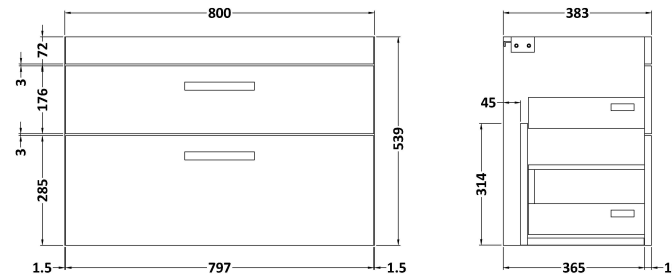

Sales Code: ATH070B

Description: 800 Wh 2-Drawer Vanity & Basin 2

Packaging Details

Barcode: 5056211800613

Sales Code: MOC575

Description: 800 Wall Hung 2-Drawer Basin Unit

Product Dimensions

Height (mm):	538
Width (mm):	800
Depth (mm):	383
Nett Weight (kg):	27.5

Packaging Dimensions

Height (mm):	560
Width (mm):	820
Depth (mm):	405
Gross Weight (kg):	28.5

Packaging Data

Box Colour:	Brown Cardboard Box
Box Qty:	1
Label Size:	100 x 50
Label Colour:	White Label
Label Qty:	2

Outer Box Dimensions (If Applicable)

Height (mm):	
Width (mm):	
Depth (mm):	
Gross Weight (kg):	
Barcode:	5055275880500

Product Details

Country of Origin:	United Kingdom
Fitting Instruction:	No
CE & UKCA:	N/A
FSC Certified Materials:	Yes
Colour:	Stone Grey
Construction Method:	Cam & Wood Dowel
Construction Type:	Rigid
Cabinet Finish:	MFC Smooth Matt
Fascia Finish:	MFC Smooth Matt
Cabinet Thickness (mm):	18
Fascia Thickness (mm):	18
Drawer Included:	Yes
Drawer Type:	80mm High Metal Softclose
No of Shelves:	0
Hinge Type:	Not Applicable
Hinge Included:	Not Applicable
Adjustable Legs:	No, Not Required
Fixings Included:	Yes
Handle Style:	Contemporary
Waste Shroud:	Yes
Handle Included:	Yes, Supplied
Handle Type:	D-Shape

Sales Code: NVM005

Description: Minimalist Basin 800mm

Product Dimensions

Height (mm):	170
Width (mm):	800
Depth (mm):	390
Nett Weight (kg):	16.9

Packaging Dimensions

Height (mm):	400
Width (mm):	820
Depth (mm):	200
Gross Weight (kg):	16.9