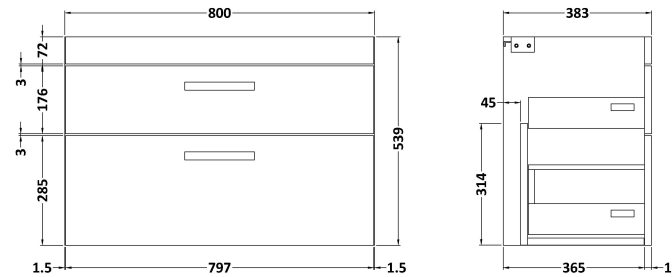

Sales Code: ATH070D

Description: 800 Wh 2-Drawer Vanity & Basin 3

Packaging Details

Barcode: 5056211864257

Sales Code: MOC575

Description: 800 Wall Hung 2-Drawer Basin Unit

Product Dimensions

Height (mm):	538
Width (mm):	800
Depth (mm):	383
Nett Weight (kg):	27.5

Packaging Dimensions

Height (mm):	560
Width (mm):	820
Depth (mm):	405
Gross Weight (kg):	28.5

Packaging Data

Box Colour:	Brown Cardboard Box
Box Qty:	1
Label Size:	100 x 50
Label Colour:	White Label
Label Qty:	2

Outer Box Dimensions (If Applicable)

Height (mm):	
Width (mm):	
Depth (mm):	
Gross Weight (kg):	
Barcode:	5055275880500

Product Details

Country of Origin:	United Kingdom
Fitting Instruction:	No
CE & UKCA:	N/A
FSC Certified Materials:	Yes
Colour:	Stone Grey
Construction Method:	Cam & Wood Dowel
Construction Type:	Rigid
Cabinet Finish:	MFC Smooth Matt
Fascia Finish:	MFC Smooth Matt
Cabinet Thickness (mm):	18
Fascia Thickness (mm):	18
Drawer Included:	Yes
Drawer Type:	80mm High Metal Softclose
No of Shelves:	0
Hinge Type:	Not Applicable
Hinge Included:	Not Applicable
Adjustable Legs:	No, Not Required
Fixings Included:	Yes
Handle Style:	Contemporary
Waste Shroud:	Yes
Handle Included:	Yes, Supplied
Handle Type:	D-Shape

Sales Code: NVM035

Description: 800 Thin Edged Basin 1Th

Product Dimensions

Height (mm):	170
Width (mm):	810
Depth (mm):	395
Nett Weight (kg):	14.5

Packaging Dimensions

Height (mm):	190
Width (mm):	830
Depth (mm):	415
Gross Weight (kg):	15