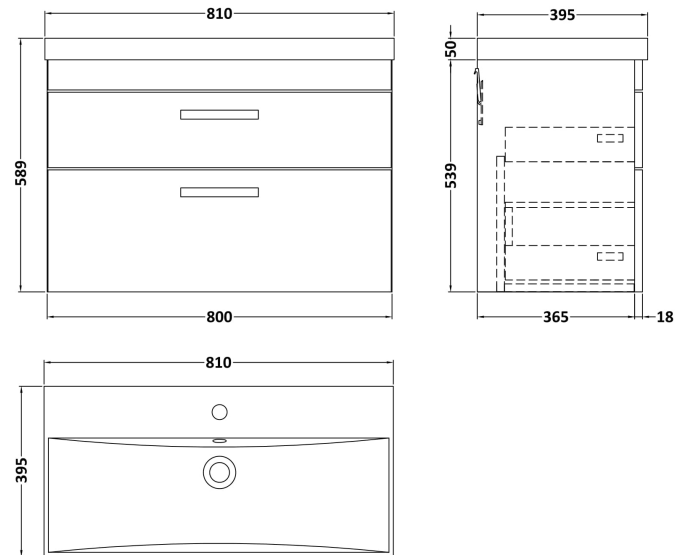

Sales Code: ATH070D

Description: 800 Wh 2-Drawer Vanity & Basin 3

Packaging Details

Barcode: 5056211864257

Sales Code: MOC575

Description: 800 Wall Hung 2-Drawer Basin Unit

Product Dimensions

Height (mm):	538
Width (mm):	800
Depth (mm):	383
Nett Weight (kg):	27.5

Packaging Dimensions

Height (mm):	560
Width (mm):	820
Depth (mm):	405
Gross Weight (kg):	28.5

Packaging Data

Box Colour:	Brown Cardboard Box
Box Qty:	1
Label Size:	100 x 50
Label Colour:	White Label
Label Qty:	2

Outer Box Dimensions (If Applicable)

Height (mm):	
Width (mm):	
Depth (mm):	
Gross Weight (kg):	
Barcode:	5055275880500

Product Details

Country of Origin:	United Kingdom
Fitting Instruction:	No
CE & UKCA:	N/A
FSC Certified Materials:	Yes
Colour:	Stone Grey
Construction Method:	Cam & Wood Dowel
Construction Type:	Rigid
Cabinet Finish:	MFC Smooth Matt
Fascia Finish:	MFC Smooth Matt
Cabinet Thickness (mm):	18
Fascia Thickness (mm):	18
Drawer Included:	Yes
Drawer Type:	80mm High Metal Softclose
No of Shelves:	0
Hinge Type:	Not Applicable
Hinge Included:	Not Applicable
Adjustable Legs:	No, Not Required
Fixings Included:	Yes
Handle Style:	Contemporary
Waste Shroud:	Yes
Handle Included:	Yes, Supplied
Handle Type:	D-Shape

Sales Code: NVM035

Description: 800 Thin Edged Basin 1Th

Product Dimensions

Height (mm):	170
Width (mm):	810
Depth (mm):	395
Nett Weight (kg):	14.5

Packaging Dimensions

Height (mm):	190
Width (mm):	830
Depth (mm):	415
Gross Weight (kg):	15