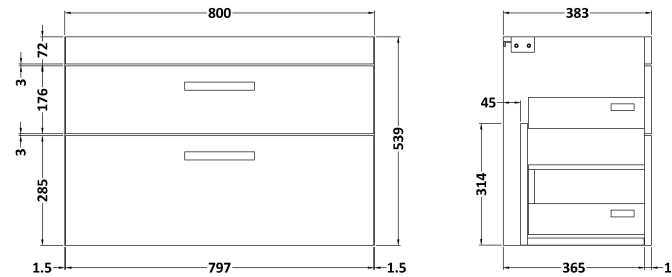

### Product Dimensions

Height (mm):	538
Width (mm):	800
Depth (mm):	383
Nett Weight (kg):	27.5

### Packaging Dimensions

Height (mm):	560
Width (mm):	820
Depth (mm):	405
Gross Weight (kg):	28.5

### Product Dimensions

Height (mm):	160
Width (mm):	810
Depth (mm):	440
Nett Weight (kg):	15

### Packaging Dimensions

Height (mm):	190
Width (mm):	830
Depth (mm):	415
Gross Weight (kg):	15.5