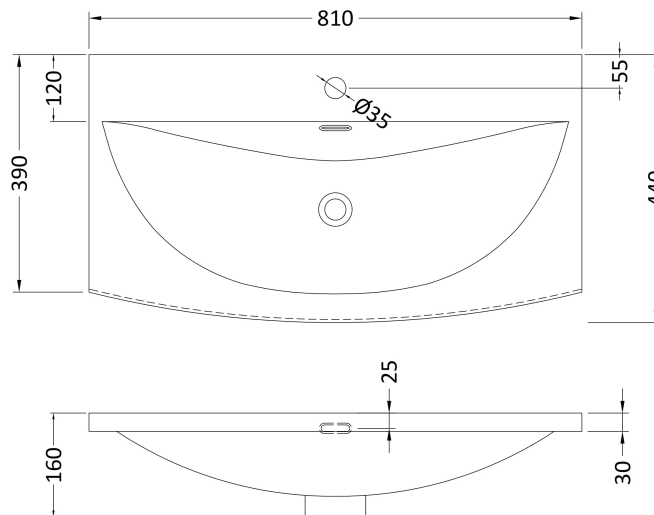

### Product Dimensions

Height (mm):	538
Width (mm):	800
Depth (mm):	383
Nett Weight (kg):	27.5

### Packaging Dimensions

Height (mm):	560
Width (mm):	820
Depth (mm):	405
Gross Weight (kg):	28.5

### Outer Box Dimensions (If Applicable)

Height (mm):	
Width (mm):	
Depth (mm):	
Gross Weight (kg):	
Barcode:	5055275880500

### Product Dimensions

Height (mm):	160
Width (mm):	810
Depth (mm):	440
Nett Weight (kg):	15