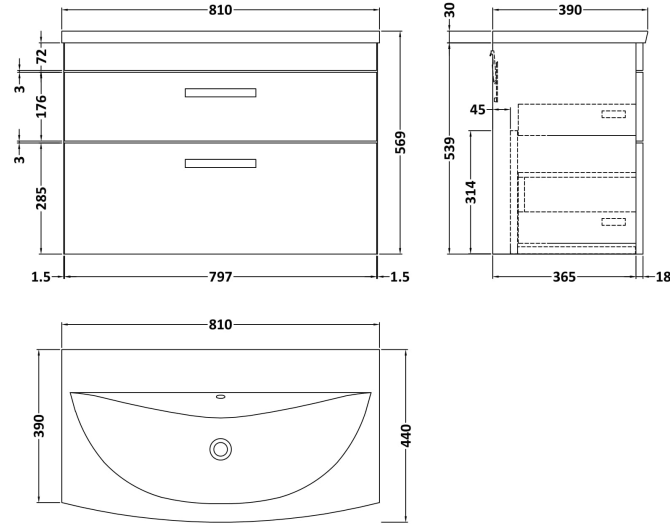

Sales Code: ATH070G

Description: 800 Wh 2-Drawer Vanity & Basin 4

Packaging Details

Barcode: 5056462622484