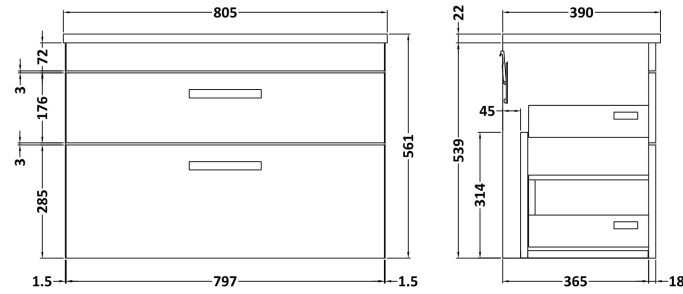

Sales Code: ATH070LSB

Description: 800 W/H 2-Drawer Unit & Lam Worktop

Packaging Details

Barcode: 5056462612812

Sales Code: MOC575

Description: 800 Wall Hung 2-Drawer Basin Unit

Product Dimensions

Height (mm):	538
Width (mm):	800
Depth (mm):	383
Nett Weight (kg):	27.5

Packaging Dimensions

Height (mm):	560
Width (mm):	820
Depth (mm):	405
Gross Weight (kg):	28.5

Packaging Data

Box Colour:	Brown Cardboard Box
Box Qty:	1
Label Size:	100 x 50
Label Colour:	White Label
Label Qty:	2

Outer Box Dimensions (If Applicable)

Height (mm):	
Width (mm):	
Depth (mm):	
Gross Weight (kg):	
Barcode:	5055275880500

Product Details

Country of Origin:	United Kingdom
Fitting Instruction:	No
Certification:	FSC: Yes CE: N/A
Colour:	Stone Grey
Construction Method:	Cam & Wood Dowel
Construction Type:	Rigid
Cabinet Finish:	MFC Smooth Matt
Fascia Finish:	MFC Smooth Matt
Cabinet Thickness (mm):	18
Fascia Thickness (mm):	18
Drawer Included:	Yes
Drawer Type:	80mm High Metal Softclose
No of Shelves:	0
Hinge Type:	Not Applicable
Hinge Included:	Not Applicable
Adjustable Legs:	No, Not Required
Fixings Included:	Yes
Handle Style:	Contemporary
Handle Included:	Yes, Supplied
Waste Shroud:	Yes
Handle Type:	D-Shape

Sales Code: LSB800

Description: Laminate Worktop 805X390x22mm

Product Dimensions

Height (mm):	22
Width (mm):	805
Depth (mm):	390
Nett Weight (kg):	2.75

Packaging Dimensions

Height (mm):	25
Width (mm):	810
Depth (mm):	455
Gross Weight (kg):	2.75