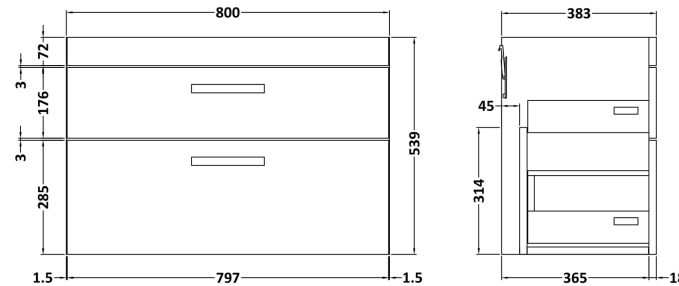

Sales Code: ATH070LSB

Description: 800 W/H 2-Drawer Unit & Lam Worktop

Packaging Details

Barcode: 5056462612812

Sales Code: MOC575

Description: 800 Wall Hung 2-Drawer Basin Unit

Product Dimensions

Height (mm):	538
Width (mm):	800
Depth (mm):	383
Nett Weight (kg):	27.5

Packaging Dimensions

Height (mm):	560
Width (mm):	820
Depth (mm):	405
Gross Weight (kg):	28.5

Packaging Data

Box Colour:	Brown Cardboard Box
Box Qty:	1
Label Size:	100 x 50
Label Colour:	White Label
Label Qty:	2

Sales Code: LSB800

Description: Laminate Worktop 805X390x22mm

Product Dimensions

Height (mm):	22
Width (mm):	805
Depth (mm):	390
Nett Weight (kg):	2.75

Packaging Dimensions

Height (mm):	25
Width (mm):	810
Depth (mm):	455
Gross Weight (kg):	2.75

Packaging Data

Box Colour:	Brown Cardboard Box
Box Qty:	1
Label Size:	100 x 50
Label Colour:	White Label
Label Qty:	1

Outer Box Dimensions (If Applicable)

Height (mm):	
Width (mm):	
Depth (mm):	
Gross Weight (kg):	
Barcode:	5056211874140