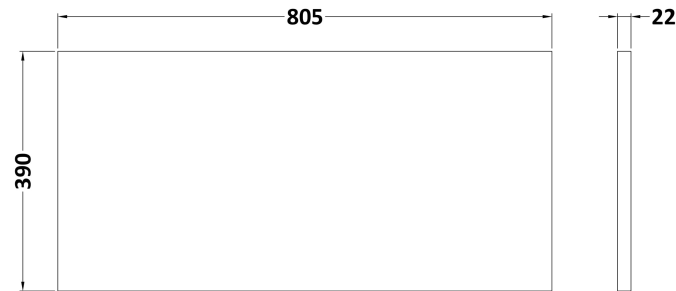

Packaging Dimensions

Height (mm):	560
Width (mm):	820
Depth (mm):	405
Gross Weight (kg):	28.5

Packaging Data

Box Colour:	Brown Cardboard Box
Box Qty:	1
Label Size:	100 x 50
Label Colour:	White Label
Label Qty:	2

Outer Box Dimensions (If Applicable)

Height (mm):	
Width (mm):	
Depth (mm):	
Gross Weight (kg):	
Barcode:	5055275880500

Product Details

Country of Origin:	United Kingdom
Fitting Instruction:	No
Certification:	FSC: Yes CE: N/A
Colour:	Stone Grey
Construction Method:	Cam & Wood Dowel
Construction Type:	Rigid
Cabinet Finish:	MFC Smooth Matt
Fascia Finish:	MFC Smooth Matt
Cabinet Thickness (mm):	18
Fascia Thickness (mm):	18
Drawer Included:	Yes
Drawer Type:	80mm High Metal Softclose
No of Shelves:	0
Hinge Type:	Not Applicable
Hinge Included:	Not Applicable
Adjustable Legs:	No, Not Required
Fixings Included:	Yes
Handle Style:	Contemporary
Handle Included:	Yes, Supplied
Waste Shroud:	Yes
Handle Type:	D-Shape

Sales Code: LSB800

Description: Laminate Worktop 805X390x22mm

Product Dimensions

Height (mm):	22
Width (mm):	805
Depth (mm):	390
Nett Weight (kg):	2.75

Packaging Dimensions

Height (mm):	25
Width (mm):	810
Depth (mm):	455
Gross Weight (kg):	2.75

Packaging Data

Box Colour:	Brown Cardboard Box
Box Qty:	1
Label Size:	100 x 50
Label Colour:	White Label
Label Qty:	1

Outer Box Dimensions (If Applicable)

Height (mm):	
Width (mm):	
Depth (mm):	
Gross Weight (kg):	
Barcode:	5056211874140