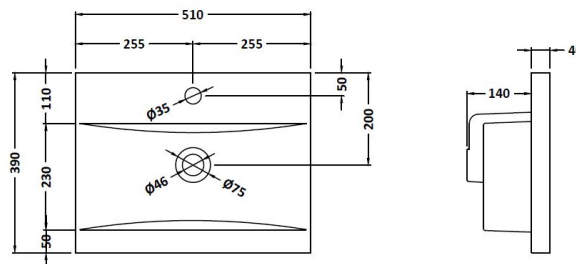

Sales Code: ATH072A

Description: 500 Fs 2-Door Vanity & Basin 1

Packaging Details

Barcode: 5056211814801

Sales Code: NVM012

Description: 500 Mid-Edged Basin 1 Th

Product Dimensions

Height (mm):	180
Width (mm):	510
Depth (mm):	390
Nett Weight (kg):	10.54

Packaging Dimensions

Height (mm):	210
Width (mm):	410
Depth (mm):	530
Gross Weight (kg):	10.54

Packaging Data

Box Colour:	Brown Cardboard Box - Printed
Box Qty:	1
Label Size:	100 x 50
Label Colour:	White Label
Label Qty:	2

Outer Box Dimensions (If Applicable)

Height (mm):	
Width (mm):	
Depth (mm):	
Gross Weight (kg):	
Barcode:	5055369043446

Product Details

Country of Origin:	China
Fitting Instruction:	No
Certification: CE & UKCA:	No
WRAS:	N/A
WRAS No:	N/A
Product Material:	Vitreous China
Fixing Supplied:	No

Sales Code: MOC302

Description: 500 Floor Standing 2-Door Basin Unit

Product Dimensions

Height (mm):	865
Width (mm):	500
Depth (mm):	383
Nett Weight (kg):	18.5

Packaging Dimensions

Height (mm):	900
Width (mm):	530
Depth (mm):	410
Gross Weight (kg):	19