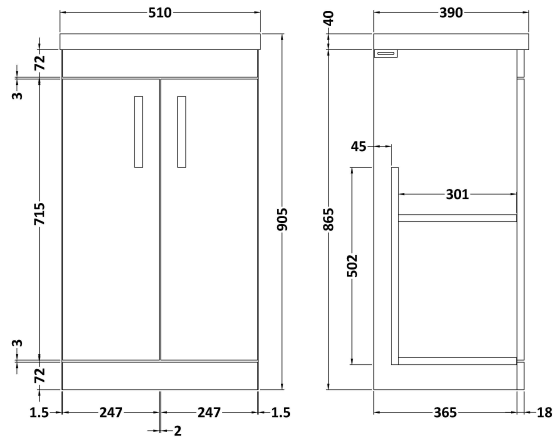

Sales Code: ATH072A

Description: 500 Fs 2-Door Vanity & Basin 1

Packaging Details

Barcode: 5056211814801

Sales Code: NVM012

Description: 500 Mid-Edged Basin 1 Th

Product Dimensions

Height (mm):	180
Width (mm):	510
Depth (mm):	390
Nett Weight (kg):	10.54

Packaging Dimensions

Height (mm):	210
Width (mm):	410
Depth (mm):	530
Gross Weight (kg):	10.54

Packaging Data

Box Colour:	Brown Cardboard Box - Printed
Box Qty:	1
Label Size:	100 x 50
Label Colour:	White Label
Label Qty:	2

Outer Box Dimensions (If Applicable)

Height (mm):	
Width (mm):	
Depth (mm):	
Gross Weight (kg):	
Barcode:	5055369043446

Product Details

Country of Origin:	China
Fitting Instruction:	No
Certification: CE & UKCA:	No
WRAS:	N/A
WRAS No:	N/A
Product Material:	Vitreous China
Fixing Supplied:	No

Sales Code: MOC302

Description: 500 Floor Standing 2-Door Basin Unit

Product Dimensions

Height (mm):	865
Width (mm):	500
Depth (mm):	383
Nett Weight (kg):	18.5

Packaging Dimensions

Height (mm):	900
Width (mm):	530
Depth (mm):	410
Gross Weight (kg):	19