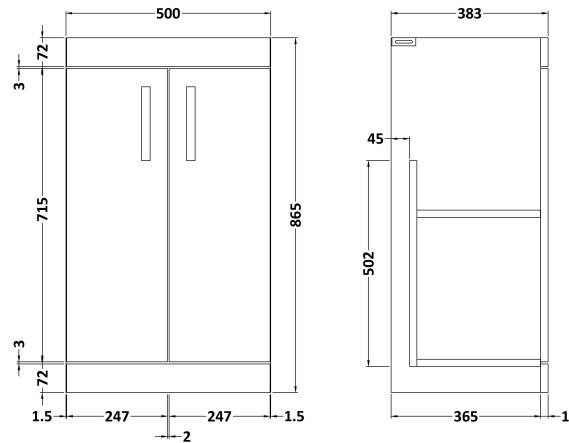

Sales Code: ATH072A

Description: 500 Fs 2-Door Vanity & Basin 1

Packaging Details

Barcode: 5056211814801

Sales Code: NVM012

Description: 500 Mid-Edged Basin 1 Th

Product Dimensions

Height (mm):	180
Width (mm):	510
Depth (mm):	390
Nett Weight (kg):	10.54

Packaging Dimensions

Height (mm):	210
Width (mm):	410
Depth (mm):	530
Gross Weight (kg):	10.54

Packaging Data

Box Colour:	Brown Cardboard Box - Printed
Box Qty:	1
Label Size:	100 x 50
Label Colour:	White Label
Label Qty:	2

Outer Box Dimensions (If Applicable)

Height (mm):	
Width (mm):	
Depth (mm):	
Gross Weight (kg):	
Barcode:	5055369043446

Product Details

Country of Origin:	China
Fitting Instruction:	No
Certification: CE & UKCA:	No
WRAS:	N/A
WRAS No:	N/A
Product Material:	Vitreous China
Fixing Supplied:	No

Sales Code: MOC302

Description: 500 Floor Standing 2-Door Basin Unit

Product Dimensions

Height (mm):	865
Width (mm):	500
Depth (mm):	383
Nett Weight (kg):	18.5

Packaging Dimensions

Height (mm):	900
Width (mm):	530
Depth (mm):	410
Gross Weight (kg):	19