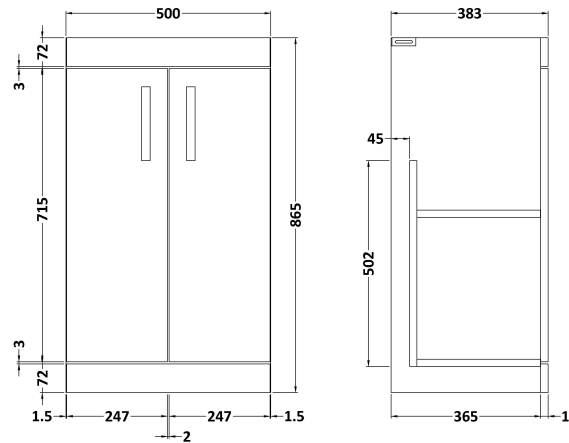

Sales Code: ATH072D

Description: 500 Fs 2-Door Vanity & Basin 3

Packaging Details

Barcode: 5056211864264

Sales Code: MOC302

Description: 500 Floor Standing 2-Door Basin Unit

Product Dimensions

Height (mm):	865
Width (mm):	500
Depth (mm):	383
Nett Weight (kg):	18.5

Packaging Dimensions

Height (mm):	900
Width (mm):	530
Depth (mm):	410
Gross Weight (kg):	19

Packaging Data

Box Colour:	Brown Cardboard Box
Box Qty:	1
Label Size:	100 x 50
Label Colour:	White Label
Label Qty:	2

Outer Box Dimensions (If Applicable)

Height (mm):	
Width (mm):	
Depth (mm):	
Gross Weight (kg):	
Barcode:	5055275869949

Product Details

Country of Origin:	China
Fitting Instruction:	No
CE & UKCA:	N/A
FSC Certified Materials:	Yes
Colour:	Gloss Grey
Construction Method:	Cam & Wood Dowel
Construction Type:	Rigid
Cabinet Finish:	MFC Painted Gloss
Fascia Finish:	Mdf Painted Gloss
Cabinet Thickness (mm):	16
Fascia Thickness (mm):	18
Drawer Included:	No
Drawer Type:	Not Applicable
No of Shelves:	1
Hinge Type:	95 Degree Clip-On Soft Close
Hinge Included:	Yes, Supplied
Adjustable Legs:	No, Not Required
Fixings Included:	Yes
Handle Style:	Contemporary
Waste Shroud:	No
Handle Included:	Yes, Supplied
Handle Type:	Strap

Sales Code: NVM032

Description: 500 Thin Edged Basin 1Th

Product Dimensions

Height (mm):	170
Width (mm):	510
Depth (mm):	395
Nett Weight (kg):	9.5

Packaging Dimensions

Height (mm):	190
Width (mm):	530
Depth (mm):	415
Gross Weight (kg):	10