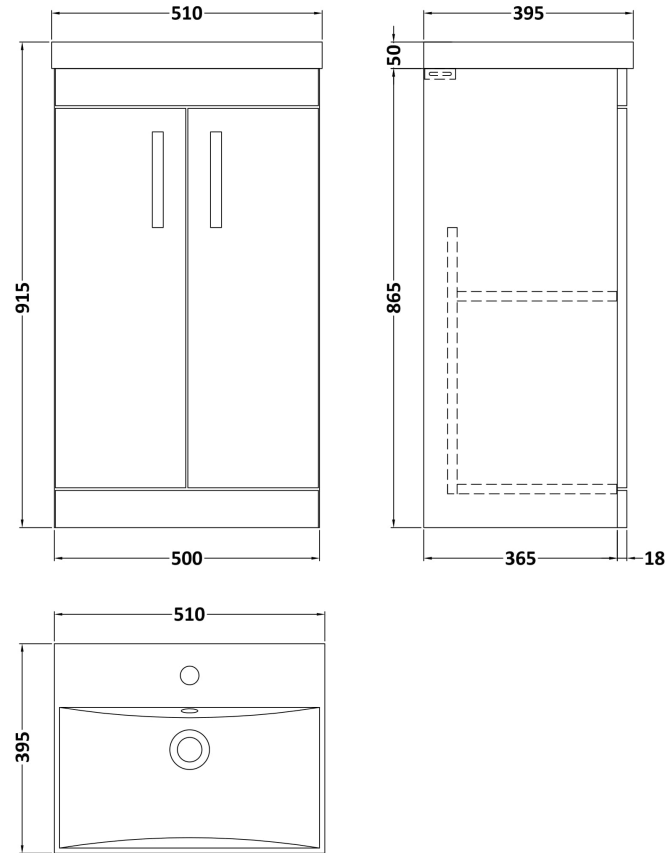

Sales Code: ATH072D

Description: 500 Fs 2-Door Vanity & Basin 3

Packaging Details

Barcode: 5056211864264

Sales Code: MOC302

Description: 500 Floor Standing 2-Door Basin Unit

Product Dimensions

Height (mm):	865
Width (mm):	500
Depth (mm):	383
Nett Weight (kg):	18.5

Packaging Dimensions

Height (mm):	900
Width (mm):	530
Depth (mm):	410
Gross Weight (kg):	19

Packaging Data

Box Colour:	Brown Cardboard Box
Box Qty:	1
Label Size:	100 x 50
Label Colour:	White Label
Label Qty:	2

Outer Box Dimensions (If Applicable)

Height (mm):	
Width (mm):	
Depth (mm):	
Gross Weight (kg):	
Barcode:	5055275869949

Product Details

Country of Origin:	China
Fitting Instruction:	No
CE & UKCA:	N/A
FSC Certified Materials:	Yes
Colour:	Gloss Grey
Construction Method:	Cam & Wood Dowel
Construction Type:	Rigid
Cabinet Finish:	MFC Painted Gloss
Fascia Finish:	Mdf Painted Gloss
Cabinet Thickness (mm):	16
Fascia Thickness (mm):	18
Drawer Included:	No
Drawer Type:	Not Applicable
No of Shelves:	1
Hinge Type:	95 Degree Clip-On Soft Close
Hinge Included:	Yes, Supplied
Adjustable Legs:	No, Not Required
Fixings Included:	Yes
Handle Style:	Contemporary
Waste Shroud:	No
Handle Included:	Yes, Supplied
Handle Type:	Strap

Sales Code: NVM032

Description: 500 Thin Edged Basin 1Th

Product Dimensions

Height (mm):	170
Width (mm):	510
Depth (mm):	395
Nett Weight (kg):	9.5

Packaging Dimensions

Height (mm):	190
Width (mm):	530
Depth (mm):	415
Gross Weight (kg):	10