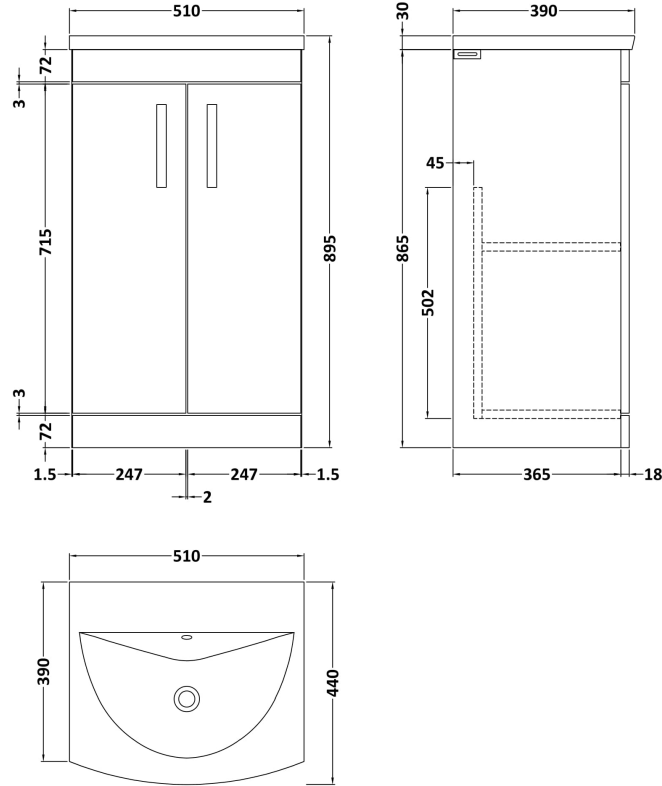

Sales Code: ATH072G

Description: 500 Fs 2-Door Vanity & Basin 4

Packaging Details

Barcode: 5056462621418

Sales Code: MOC302

Description: 500 Floor Standing 2-Door Basin Unit

Product Dimensions

Height (mm):	865
Width (mm):	500
Depth (mm):	383
Nett Weight (kg):	18.5

Packaging Dimensions

Height (mm):	900
Width (mm):	530
Depth (mm):	410
Gross Weight (kg):	19

Packaging Data

Box Colour:	Brown Cardboard Box
Box Qty:	1
Label Size:	100 x 50
Label Colour:	White Label
Label Qty:	2

Outer Box Dimensions (If Applicable)

Height (mm):	
Width (mm):	
Depth (mm):	
Gross Weight (kg):	
Barcode:	5055275869949

Product Details

Country of Origin:	China
Fitting Instruction:	No
CE & UKCA:	N/A
FSC Certified Materials:	Yes
Colour:	Gloss Grey
Construction Method:	Cam & Wood Dowel
Construction Type:	Rigid
Cabinet Finish:	MFC Painted Gloss
Fascia Finish:	Mdf Painted Gloss
Cabinet Thickness (mm):	16
Fascia Thickness (mm):	18
Drawer Included:	No
Drawer Type:	Not Applicable
No of Shelves:	1
Hinge Type:	95 Degree Clip-On Soft Close
Hinge Included:	Yes, Supplied
Adjustable Legs:	No, Not Required
Fixings Included:	Yes
Handle Style:	Contemporary
Waste Shroud:	No
Handle Included:	Yes, Supplied
Handle Type:	Strap

Sales Code: NVM042

Description: 500 Curved Basin 1Th

Product Dimensions

Height (mm):	160
Width (mm):	510
Depth (mm):	440
Nett Weight (kg):	9

Packaging Dimensions

Height (mm):	190
Width (mm):	530
Depth (mm):	415
Gross Weight (kg):	9.5