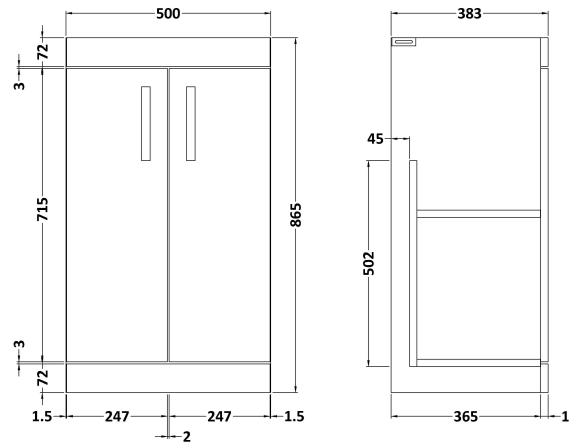

Sales Code: ATH072G

Description: 500 Fs 2-Door Vanity & Basin 4

Packaging Details

Barcode: 5056462621418

Sales Code: MOC302

Description: 500 Floor Standing 2-Door Basin Unit

Product Dimensions

Height (mm):	865
Width (mm):	500
Depth (mm):	383
Nett Weight (kg):	18.5

Packaging Dimensions

Height (mm):	900
Width (mm):	530
Depth (mm):	410
Gross Weight (kg):	19

Packaging Data

Box Colour:	Brown Cardboard Box
Box Qty:	1
Label Size:	100 x 50
Label Colour:	White Label
Label Qty:	2

Outer Box Dimensions (If Applicable)

Height (mm):	
Width (mm):	
Depth (mm):	
Gross Weight (kg):	
Barcode:	5055275869949

Product Details

Country of Origin:	China
Fitting Instruction:	No
CE & UKCA:	N/A
FSC Certified Materials:	Yes
Colour:	Gloss Grey
Construction Method:	Cam & Wood Dowel
Construction Type:	Rigid
Cabinet Finish:	MFC Painted Gloss
Fascia Finish:	Mdf Painted Gloss
Cabinet Thickness (mm):	16
Fascia Thickness (mm):	18
Drawer Included:	No
Drawer Type:	Not Applicable
No of Shelves:	1
Hinge Type:	95 Degree Clip-On Soft Close
Hinge Included:	Yes, Supplied
Adjustable Legs:	No, Not Required
Fixings Included:	Yes
Handle Style:	Contemporary
Waste Shroud:	No
Handle Included:	Yes, Supplied
Handle Type:	Strap

Sales Code: NVM042

Description: 500 Curved Basin 1Th

Product Dimensions

Height (mm):	160
Width (mm):	510
Depth (mm):	440
Nett Weight (kg):	9

Packaging Dimensions

Height (mm):	190
Width (mm):	530
Depth (mm):	415
Gross Weight (kg):	9.5