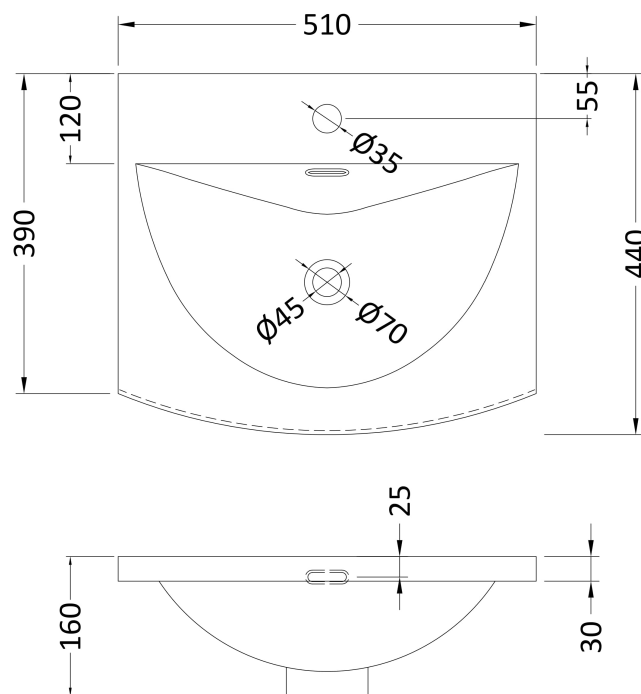

Packaging Dimensions

Height (mm):	900
Width (mm):	530
Depth (mm):	410
Gross Weight (kg):	19

Packaging Data

Box Colour:	Brown Cardboard Box
Box Qty:	1
Label Size:	100 x 50
Label Colour:	White Label
Label Qty:	2

Outer Box Dimensions (If Applicable)

Height (mm):	
Width (mm):	
Depth (mm):	
Gross Weight (kg):	
Barcode:	5055275869949

Product Details

Country of Origin:	China
Fitting Instruction:	No
CE & UKCA:	N/A
FSC Certified Materials:	Yes
Colour:	Gloss Grey
Construction Method:	Cam & Wood Dowel
Construction Type:	Rigid
Cabinet Finish:	MFC Painted Gloss
Fascia Finish:	Mdf Painted Gloss
Cabinet Thickness (mm):	16
Fascia Thickness (mm):	18
Drawer Included:	No
Drawer Type:	Not Applicable
No of Shelves:	1
Hinge Type:	95 Degree Clip-On Soft Close
Hinge Included:	Yes, Supplied
Adjustable Legs:	No, Not Required
Fixings Included:	Yes
Handle Style:	Contemporary
Waste Shroud:	No
Handle Included:	Yes, Supplied
Handle Type:	Strap

Sales Code: NVM042

Description: 500 Curved Basin 1Th

Product Dimensions

Height (mm):	160
Width (mm):	510
Depth (mm):	440
Nett Weight (kg):	9

Packaging Dimensions

Height (mm):	190
Width (mm):	530
Depth (mm):	415
Gross Weight (kg):	9.5

Packaging Data

Box Colour:	Brown Cardboard Box - Printed
Box Qty:	1
Label Size:	100 x 50
Label Colour:	White Label
Label Qty:	2

Outer Box Dimensions (If Applicable)

Height (mm):	
Width (mm):	
Depth (mm):	
Gross Weight (kg):	
Barcode:	5056462620985