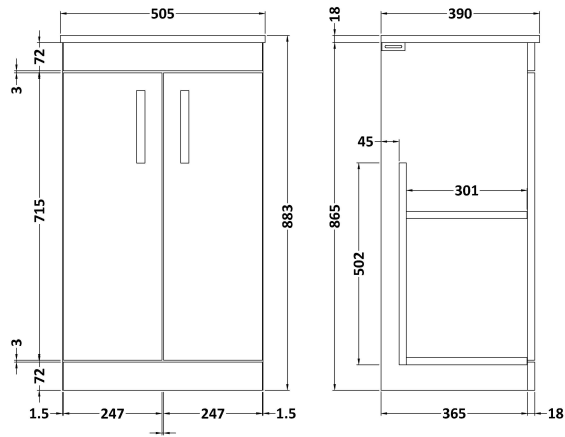

Sales Code: ATH072W

Description: 500 Fs 2-Door Vanity & Worktop

Packaging Details

Barcode: 5056211814825

Sales Code: MOC302

Description: 500 Floor Standing 2-Door Basin Unit

Product Dimensions

Height (mm):	865
Width (mm):	500
Depth (mm):	383
Nett Weight (kg):	18.5

Packaging Dimensions

Height (mm):	900
Width (mm):	530
Depth (mm):	410
Gross Weight (kg):	19

Packaging Data

Box Colour:	Brown Cardboard Box
Box Qty:	1
Label Size:	100 x 50
Label Colour:	White Label
Label Qty:	2

Outer Box Dimensions (If Applicable)

Height (mm):	
Width (mm):	
Depth (mm):	
Gross Weight (kg):	
Barcode:	5055275869949

Product Details

Country of Origin:	China
Fitting Instruction:	No
CE & UKCA:	N/A
FSC Certified Materials:	Yes
Colour:	Gloss Grey
Construction Method:	Cam & Wood Dowel
Construction Type:	Rigid
Cabinet Finish:	MFC Painted Gloss
Fascia Finish:	Mdf Painted Gloss
Cabinet Thickness (mm):	16
Fascia Thickness (mm):	18
Drawer Included:	No
Drawer Type:	Not Applicable
No of Shelves:	1
Hinge Type:	95 Degree Clip-On Soft Close
Hinge Included:	Yes, Supplied
Adjustable Legs:	No, Not Required
Fixings Included:	Yes
Handle Style:	Contemporary
Waste Shroud:	No
Handle Included:	Yes, Supplied
Handle Type:	Strap

Sales Code: MWD350

Description: 500 Worktop (505X390x18mm)

Product Dimensions

Height (mm):	18
Width (mm):	505
Depth (mm):	390
Nett Weight (kg):	2

Packaging Dimensions

Height (mm):	25
Width (mm):	525
Depth (mm):	410
Gross Weight (kg):	2