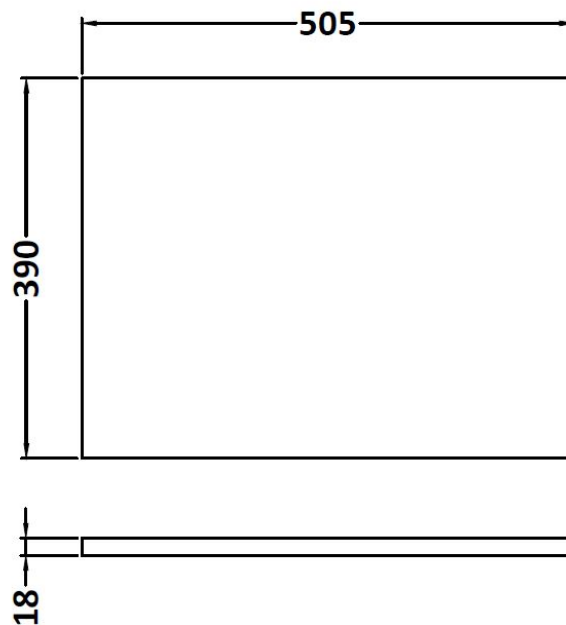

Sales Code: ATH072W

Description: 500 Fs 2-Door Vanity & Worktop

Packaging Details

Barcode: 5056211814825

Sales Code: MOC302

Description: 500 Floor Standing 2-Door Basin Unit

Product Dimensions

Height (mm):	865
Width (mm):	500
Depth (mm):	383
Nett Weight (kg):	18.5

Packaging Dimensions

Height (mm):	900
Width (mm):	530
Depth (mm):	410
Gross Weight (kg):	19

Packaging Data

Box Colour:	Brown Cardboard Box
Box Qty:	1
Label Size:	100 x 50
Label Colour:	White Label
Label Qty:	2

Sales Code: MWD350

Description: 500 Worktop (505X390x18mm)

Product Dimensions

Height (mm):	18
Width (mm):	505
Depth (mm):	390
Nett Weight (kg):	2

Packaging Dimensions

Height (mm):	25
Width (mm):	525
Depth (mm):	410
Gross Weight (kg):	2

Packaging Data

Box Colour:	Brown Cardboard Box
Box Qty:	1
Label Size:	140 x 20
Label Colour:	White Label
Label Qty:	2

Outer Box Dimensions (If Applicable)

Height (mm):	
Width (mm):	
Depth (mm):	
Gross Weight (kg):	
Barcode:	5055275893562