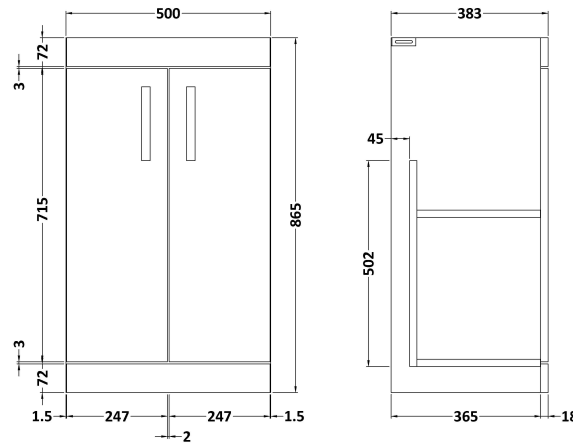

Sales Code: ATH072W

Description: 500 Fs 2-Door Vanity & Worktop

Packaging Details

Barcode: 5056211814825

Sales Code: MOC302

Description: 500 Floor Standing 2-Door Basin Unit

Product Dimensions

Height (mm):	865
Width (mm):	500
Depth (mm):	383
Nett Weight (kg):	18.5

Packaging Dimensions

Height (mm):	900
Width (mm):	530
Depth (mm):	410
Gross Weight (kg):	19

Packaging Data

Box Colour:	Brown Cardboard Box
Box Qty:	1
Label Size:	100 x 50
Label Colour:	White Label
Label Qty:	2

Sales Code: MWD350

Description: 500 Worktop (505X390x18mm)

Product Dimensions

Height (mm):	18
Width (mm):	505
Depth (mm):	390
Nett Weight (kg):	2

Packaging Dimensions

Height (mm):	25
Width (mm):	525
Depth (mm):	410
Gross Weight (kg):	2

Packaging Data

Box Colour:	Brown Cardboard Box
Box Qty:	1
Label Size:	140 x 20
Label Colour:	White Label
Label Qty:	2

Outer Box Dimensions (If Applicable)

Height (mm):	
Width (mm):	
Depth (mm):	
Gross Weight (kg):	
Barcode:	5055275893562