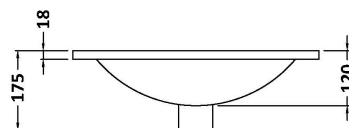

Sales Code: ATH073B

Description: 500 Wh Single Drawer Vanity & Basin 2

Packaging Details

Barcode: 5056211814849

Sales Code: NVM001

Description: 500mm Minimalist Basin 1Th

Product Dimensions

Height (mm):	170
Width (mm):	500
Depth (mm):	390
Nett Weight (kg):	9

Packaging Dimensions

Height (mm):	400
Width (mm):	520
Depth (mm):	200
Gross Weight (kg):	9

Packaging Data

Box Colour:	Brown Cardboard Box
Box Qty:	1
Label Size:	105 x 50
Label Colour:	White Label
Label Qty:	1

Outer Box Dimensions (If Applicable)

Height (mm):	
Width (mm):	
Depth (mm):	
Gross Weight (kg):	
Barcode:	5055275828670

Product Details

Country of Origin:	China
Fitting Instruction:	No
Certification: CE & UKCA:	WRAS: WRAS No:
Product Material:	Vitreous China
Fixing Supplied:	No

Sales Code: MOC382

Description: 500 Wall Hung Single Drawer Basin Unit

Product Dimensions

Height (mm):	430
Width (mm):	500
Depth (mm):	383
Nett Weight (kg):	12

Packaging Dimensions

Height (mm):	450
Width (mm):	520
Depth (mm):	405
Gross Weight (kg):	12.5