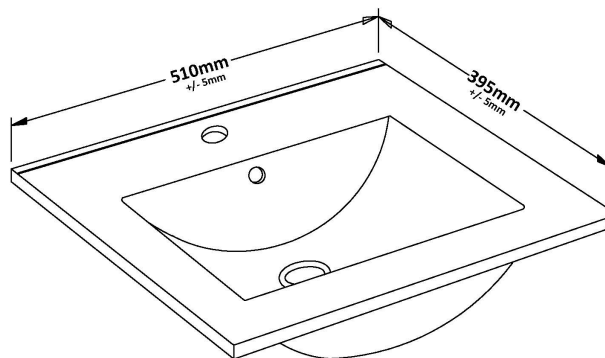

Sales Code: ATH073B

Description: 500 Wh Single Drawer Vanity & Basin 2

Packaging Details

Barcode: 5056211814849

Sales Code: NVM001

Description: 500mm Minimalist Basin 1Th

Product Dimensions

Height (mm):	170
Width (mm):	500
Depth (mm):	390
Nett Weight (kg):	9

Packaging Dimensions

Height (mm):	400
Width (mm):	520
Depth (mm):	200
Gross Weight (kg):	9

Packaging Data

Box Colour:	Brown Cardboard Box
Box Qty:	1
Label Size:	105 x 50
Label Colour:	White Label
Label Qty:	1

Outer Box Dimensions (If Applicable)

Height (mm):	
Width (mm):	
Depth (mm):	
Gross Weight (kg):	
Barcode:	5055275828670

Product Details

Country of Origin:	China
Fitting Instruction:	No
Certification: CE & UKCA:	WRAS: WRAS No:
Product Material:	Vitreous China
Fixing Supplied:	No

Sales Code: MOC382

Description: 500 Wall Hung Single Drawer Basin Unit

Product Dimensions

Height (mm):	430
Width (mm):	500
Depth (mm):	383
Nett Weight (kg):	12

Packaging Dimensions

Height (mm):	450
Width (mm):	520
Depth (mm):	405
Gross Weight (kg):	12.5