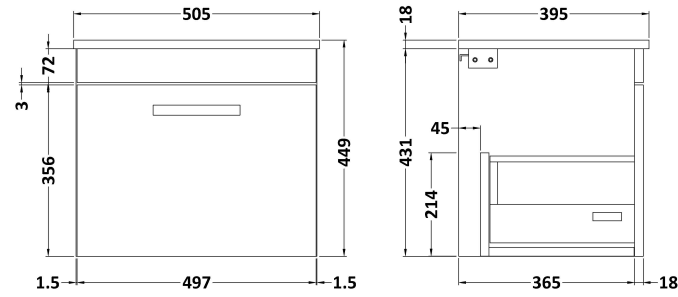

Sales Code: ATH073B

Description: 500 Wh Single Drawer Vanity & Basin 2

Packaging Details

Barcode: 5056211814849

Sales Code: NVM001

Description: 500mm Minimalist Basin 1Th

Product Dimensions

Height (mm):	170
Width (mm):	500
Depth (mm):	390
Nett Weight (kg):	9

Packaging Dimensions

Height (mm):	400
Width (mm):	520
Depth (mm):	200
Gross Weight (kg):	9

Packaging Data

Box Colour:	Brown Cardboard Box
Box Qty:	1
Label Size:	105 x 50
Label Colour:	White Label
Label Qty:	1

Outer Box Dimensions (If Applicable)

Height (mm):	
Width (mm):	
Depth (mm):	
Gross Weight (kg):	
Barcode:	5055275828670

Product Details

Country of Origin:	China
Fitting Instruction:	No
Certification: CE & UKCA:	WRAS: WRAS No:
Product Material:	Vitreous China
Fixing Supplied:	No

Packaging Data

Box Colour:	Brown Cardboard Box
Box Qty:	1
Label Size:	100 x 50
Label Colour:	White Label
Label Qty:	2

Outer Box Dimensions (If Applicable)

Height (mm):	
Width (mm):	
Depth (mm):	
Gross Weight (kg):	
Barcode:	5055275869956