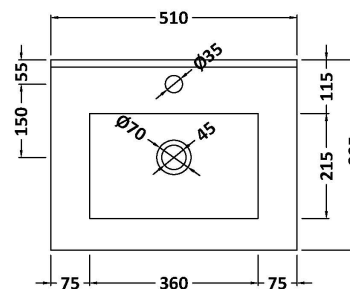

Sales Code: ATH073B

Description: 500 Wh Single Drawer Vanity & Basin 2

Packaging Details

Barcode: 5056211814849

Sales Code: NVM001

Description: 500mm Minimalist Basin 1Th

Product Dimensions

Height (mm):	170
Width (mm):	500
Depth (mm):	390
Nett Weight (kg):	9

Packaging Dimensions

Height (mm):	400
Width (mm):	520
Depth (mm):	200
Gross Weight (kg):	9

Packaging Data

Box Colour:	Brown Cardboard Box
Box Qty:	1
Label Size:	105 x 50
Label Colour:	White Label
Label Qty:	1

Outer Box Dimensions (If Applicable)

Height (mm):	
Width (mm):	
Depth (mm):	
Gross Weight (kg):	
Barcode:	5055275828670

Product Details

Country of Origin:	China
Fitting Instruction:	No
Certification: CE & UKCA:	WRAS: WRAS No:
Product Material:	Vitreous China
Fixing Supplied:	No

Sales Code: MOC382

Description: 500 Wall Hung Single Drawer Basin Unit

Product Dimensions

Height (mm):	430
Width (mm):	500
Depth (mm):	383
Nett Weight (kg):	12

Packaging Dimensions

Height (mm):	450
Width (mm):	520
Depth (mm):	405
Gross Weight (kg):	12.5