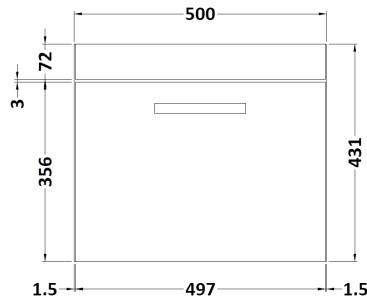

Packaging Dimensions

Height (mm):	400
Width (mm):	520
Depth (mm):	200
Gross Weight (kg):	9

Packaging Data

Box Colour:	Brown Cardboard Box
Box Qty:	1
Label Size:	105 x 50
Label Colour:	White Label
Label Qty:	1

Outer Box Dimensions (If Applicable)

Height (mm):	
Width (mm):	
Depth (mm):	
Gross Weight (kg):	
Barcode:	5055275828670

Product Details

Country of Origin:	China
Fitting Instruction:	No
Certification: CE & UKCA:	WRAS: WRAS No:
Product Material:	Vitreous China
Fixing Supplied:	No

Sales Code: MOC382

Description: 500 Wall Hung Single Drawer Basin Unit

Product Dimensions

Height (mm):	430
Width (mm):	500
Depth (mm):	383
Nett Weight (kg):	12

Packaging Dimensions

Height (mm):	450
Width (mm):	520
Depth (mm):	405
Gross Weight (kg):	12.5

Packaging Data

Box Colour:	Brown Cardboard Box
Box Qty:	1
Label Size:	100 x 50
Label Colour:	White Label
Label Qty:	2

Outer Box Dimensions (If Applicable)

Height (mm):	
Width (mm):	
Depth (mm):	
Gross Weight (kg):	
Barcode:	5055275869956