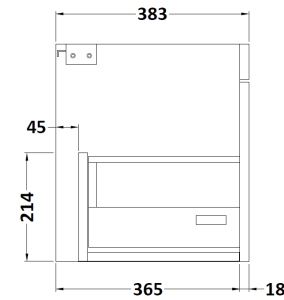

Packaging Dimensions

Height (mm):	400
Width (mm):	520
Depth (mm):	200
Gross Weight (kg):	9

Packaging Data

Box Colour:	Brown Cardboard Box
Box Qty:	1
Label Size:	105 x 50
Label Colour:	White Label
Label Qty:	1

Outer Box Dimensions (If Applicable)

Height (mm):	
Width (mm):	
Depth (mm):	
Gross Weight (kg):	
Barcode:	5055275828670

Product Details

Country of Origin:	China
Fitting Instruction:	No
Certification: CE & UKCA:	WRAS: WRAS No:
Product Material:	Vitreous China
Fixing Supplied:	No

Sales Code: MOC382

Description: 500 Wall Hung Single Drawer Basin Unit

Product Dimensions

Height (mm):	430
Width (mm):	500
Depth (mm):	383
Nett Weight (kg):	12

Packaging Dimensions

Height (mm):	450
Width (mm):	520
Depth (mm):	405
Gross Weight (kg):	12.5

Packaging Data

Box Colour:	Brown Cardboard Box
Box Qty:	1
Label Size:	100 x 50
Label Colour:	White Label
Label Qty:	2

Outer Box Dimensions (If Applicable)

Height (mm):	
Width (mm):	
Depth (mm):	
Gross Weight (kg):	
Barcode:	5055275869956