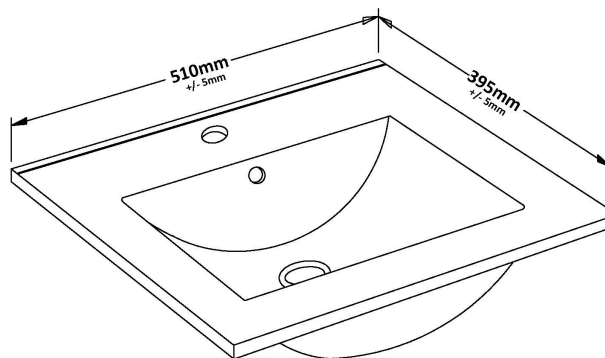

Sales Code: ATH074B

Description: 500 Wh 2-Drawer Vanity & Basin 2

Packaging Details

Barcode: 5056211814870

Sales Code: NVM001

Description: 500mm Minimalist Basin 1Th

Product Dimensions

Height (mm):	170
Width (mm):	500
Depth (mm):	390
Nett Weight (kg):	9

Packaging Dimensions

Height (mm):	400
Width (mm):	520
Depth (mm):	200
Gross Weight (kg):	9

Packaging Data

Box Colour:	Brown Cardboard Box
Box Qty:	1
Label Size:	105 x 50
Label Colour:	White Label
Label Qty:	1

Outer Box Dimensions (If Applicable)

Height (mm):	
Width (mm):	
Depth (mm):	
Gross Weight (kg):	
Barcode:	5055275828670

Product Details

Country of Origin:	China
Fitting Instruction:	No
Certification: CE & UKCA:	WRAS: WRAS No:
Product Material:	Vitreous China
Fixing Supplied:	No

Sales Code: MOC392

Description: 500 Wall Hung 2-Drawer Basin Unit

Product Dimensions

Height (mm):	538
Width (mm):	500
Depth (mm):	383
Nett Weight (kg):	17.5

Packaging Dimensions

Height (mm):	560
Width (mm):	520
Depth (mm):	405
Gross Weight (kg):	18