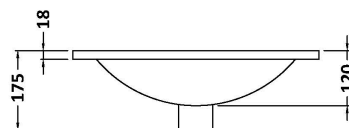

Sales Code: ATH074B

Description: 500 Wh 2-Drawer Vanity & Basin 2

Packaging Details

Barcode: 5056211814870

Sales Code: NVM001

Description: 500mm Minimalist Basin 1Th

Product Dimensions

Height (mm):	170
Width (mm):	500
Depth (mm):	390
Nett Weight (kg):	9

Packaging Dimensions

Height (mm):	400
Width (mm):	520
Depth (mm):	200
Gross Weight (kg):	9

Packaging Data

Box Colour:	Brown Cardboard Box
Box Qty:	1
Label Size:	105 x 50
Label Colour:	White Label
Label Qty:	1

Outer Box Dimensions (If Applicable)

Height (mm):	
Width (mm):	
Depth (mm):	
Gross Weight (kg):	
Barcode:	5055275828670

Product Details

Country of Origin:	China
Fitting Instruction:	No
Certification: CE & UKCA:	WRAS: WRAS No:
Product Material:	Vitreous China
Fixing Supplied:	No

Sales Code: MOC392

Description: 500 Wall Hung 2-Drawer Basin Unit

Product Dimensions

Height (mm):	538
Width (mm):	500
Depth (mm):	383
Nett Weight (kg):	17.5

Packaging Dimensions

Height (mm):	560
Width (mm):	520
Depth (mm):	405
Gross Weight (kg):	18