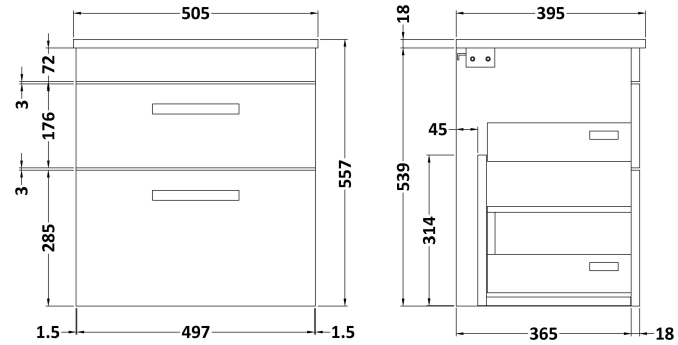

Sales Code: ATH074B

Description: 500 Wh 2-Drawer Vanity & Basin 2

Packaging Details

Barcode: 5056211814870

Sales Code: NVM001

Description: 500mm Minimalist Basin 1Th

Product Dimensions

Height (mm):	170
Width (mm):	500
Depth (mm):	390
Nett Weight (kg):	9

Packaging Dimensions

Height (mm):	400
Width (mm):	520
Depth (mm):	200
Gross Weight (kg):	9

Packaging Data

Box Colour:	Brown Cardboard Box
Box Qty:	1
Label Size:	105 x 50
Label Colour:	White Label
Label Qty:	1

Outer Box Dimensions (If Applicable)

Height (mm):	
Width (mm):	
Depth (mm):	
Gross Weight (kg):	
Barcode:	5055275828670

Product Details

Country of Origin:	China
Fitting Instruction:	No
Certification: CE & UKCA:	WRAS: WRAS No:
Product Material:	Vitreous China
Fixing Supplied:	No

Sales Code: MOC392

Description: 500 Wall Hung 2-Drawer Basin Unit

Product Dimensions

Height (mm):	538
Width (mm):	500
Depth (mm):	383
Nett Weight (kg):	17.5

Packaging Dimensions

Height (mm):	560
Width (mm):	520
Depth (mm):	405
Gross Weight (kg):	18