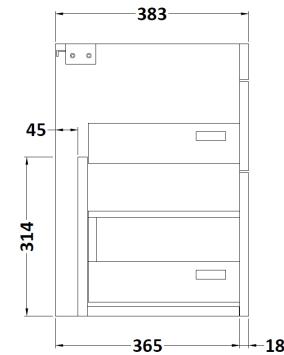

Packaging Dimensions

Height (mm):	400
Width (mm):	520
Depth (mm):	200
Gross Weight (kg):	9

Packaging Data

Box Colour:	Brown Cardboard Box
Box Qty:	1
Label Size:	105 x 50
Label Colour:	White Label
Label Qty:	1

Outer Box Dimensions (If Applicable)

Height (mm):	
Width (mm):	
Depth (mm):	
Gross Weight (kg):	
Barcode:	5055275828670

Product Details

Country of Origin:	China
Fitting Instruction:	No
Certification: CE & UKCA:	WRAS: WRAS No:
Product Material:	Vitreous China
Fixing Supplied:	No

Sales Code: MOC392

Description: 500 Wall Hung 2-Drawer Basin Unit

Product Dimensions

Height (mm):	538
Width (mm):	500
Depth (mm):	383
Nett Weight (kg):	17.5

Packaging Dimensions

Height (mm):	560
Width (mm):	520
Depth (mm):	405
Gross Weight (kg):	18

Packaging Data

Box Colour:	Brown Cardboard Box
Box Qty:	1
Label Size:	100 x 50
Label Colour:	White Label
Label Qty:	2

Outer Box Dimensions (If Applicable)

Height (mm):	
Width (mm):	
Depth (mm):	
Gross Weight (kg):	
Barcode:	5055275869963