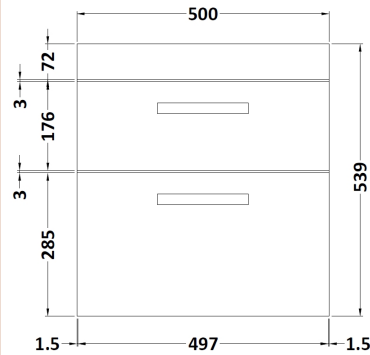

Packaging Dimensions

Height (mm):	400
Width (mm):	520
Depth (mm):	200
Gross Weight (kg):	9

Packaging Data

Box Colour:	Brown Cardboard Box
Box Qty:	1
Label Size:	105 x 50
Label Colour:	White Label
Label Qty:	1

Outer Box Dimensions (If Applicable)

Height (mm):	
Width (mm):	
Depth (mm):	
Gross Weight (kg):	
Barcode:	5055275828670

Product Details

Country of Origin:	China
Fitting Instruction:	No
Certification: CE & UKCA:	WRAS: WRAS No:
Product Material:	Vitreous China
Fixing Supplied:	No

Sales Code: MOC392

Description: 500 Wall Hung 2-Drawer Basin Unit

Product Dimensions

Height (mm):	538
Width (mm):	500
Depth (mm):	383
Nett Weight (kg):	17.5

Packaging Dimensions

Height (mm):	560
Width (mm):	520
Depth (mm):	405
Gross Weight (kg):	18

Packaging Data

Box Colour:	Brown Cardboard Box
Box Qty:	1
Label Size:	100 x 50
Label Colour:	White Label
Label Qty:	2

Outer Box Dimensions (If Applicable)

Height (mm):	
Width (mm):	
Depth (mm):	
Gross Weight (kg):	
Barcode:	5055275869963