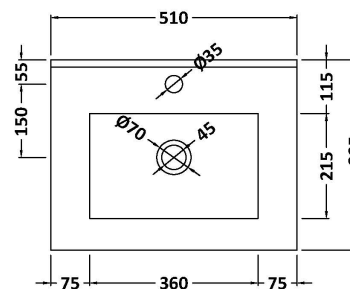

Sales Code: ATH074B

Description: 500 Wh 2-Drawer Vanity & Basin 2

Packaging Details

Barcode: 5056211814870

Sales Code: NVM001

Description: 500mm Minimalist Basin 1Th

Product Dimensions

Height (mm):	170
Width (mm):	500
Depth (mm):	390
Nett Weight (kg):	9

Packaging Dimensions

Height (mm):	400
Width (mm):	520
Depth (mm):	200
Gross Weight (kg):	9

Packaging Data

Box Colour:	Brown Cardboard Box
Box Qty:	1
Label Size:	105 x 50
Label Colour:	White Label
Label Qty:	1

Outer Box Dimensions (If Applicable)

Height (mm):	
Width (mm):	
Depth (mm):	
Gross Weight (kg):	
Barcode:	5055275828670

Product Details

Country of Origin:	China
Fitting Instruction:	No
Certification: CE & UKCA:	WRAS: WRAS No:
Product Material:	Vitreous China
Fixing Supplied:	No

Sales Code: MOC392

Description: 500 Wall Hung 2-Drawer Basin Unit

Product Dimensions

Height (mm):	538
Width (mm):	500
Depth (mm):	383
Nett Weight (kg):	17.5

Packaging Dimensions

Height (mm):	560
Width (mm):	520
Depth (mm):	405
Gross Weight (kg):	18