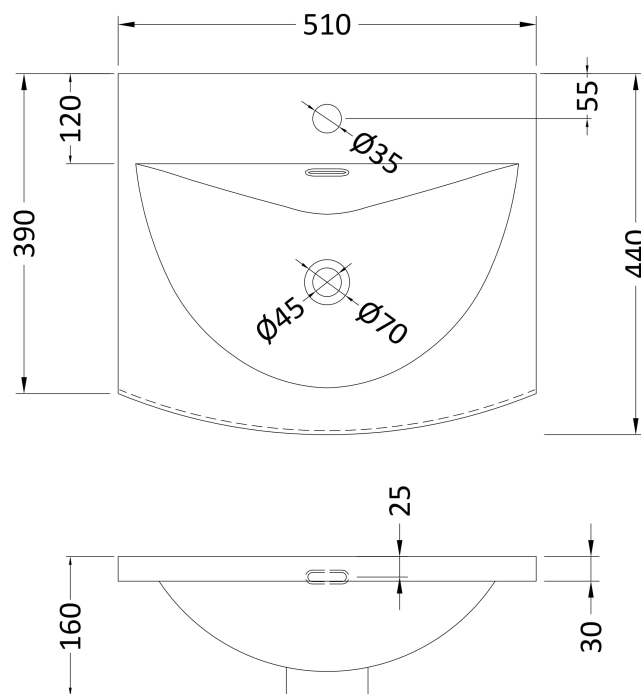

### Product Dimensions

Height (mm):	538
Width (mm):	500
Depth (mm):	383
Nett Weight (kg):	17.5

### Packaging Dimensions

Height (mm):	560
Width (mm):	520
Depth (mm):	405
Gross Weight (kg):	18

### Outer Box Dimensions (If Applicable)

Height (mm):	
Width (mm):	
Depth (mm):	
Gross Weight (kg):	
Barcode:	5055275869963

### Product Dimensions

Height (mm):	160
Width (mm):	510
Depth (mm):	440
Nett Weight (kg):	9