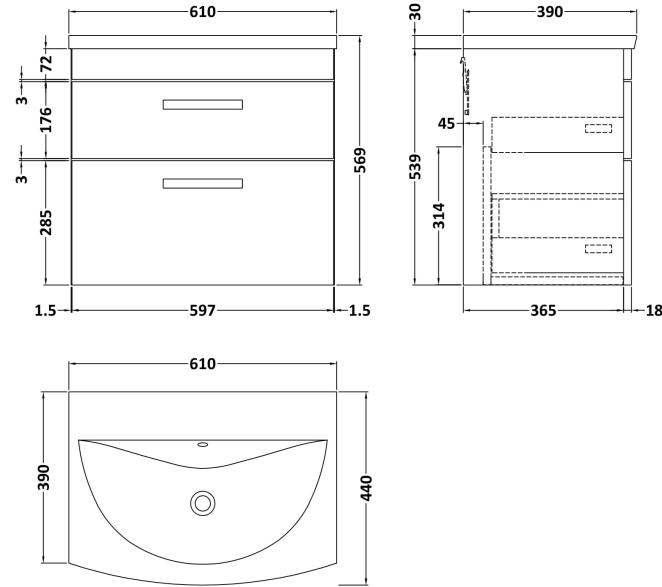

Sales Code: ATH074G

Description: 500 Wh 2-Drawer Vanity & Basin 4

Packaging Details

Barcode: 5056462621432