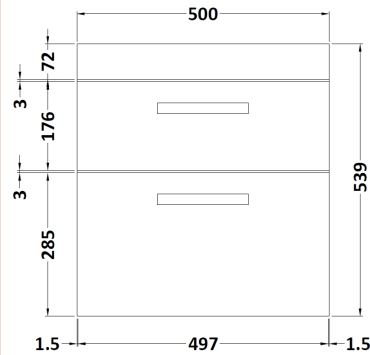

### Product Dimensions

Height (mm):	538
Width (mm):	500
Depth (mm):	383
Nett Weight (kg):	17.5

### Packaging Dimensions

Height (mm):	560
Width (mm):	520
Depth (mm):	405
Gross Weight (kg):	18

### Product Dimensions

Height (mm):	160
Width (mm):	510
Depth (mm):	440
Nett Weight (kg):	9

### Packaging Dimensions

Height (mm):	190
Width (mm):	530
Depth (mm):	415
Gross Weight (kg):	9.5