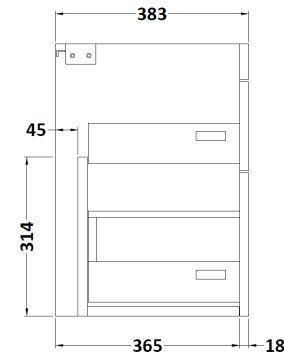

### Product Dimensions

Height (mm):	538
Width (mm):	500
Depth (mm):	383
Nett Weight (kg):	17.5

### Packaging Dimensions

Height (mm):	560
Width (mm):	520
Depth (mm):	405
Gross Weight (kg):	18

### Product Dimensions

Height (mm):	160
Width (mm):	510
Depth (mm):	440
Nett Weight (kg):	9

### Packaging Dimensions

Height (mm):	190
Width (mm):	530
Depth (mm):	415
Gross Weight (kg):	9.5