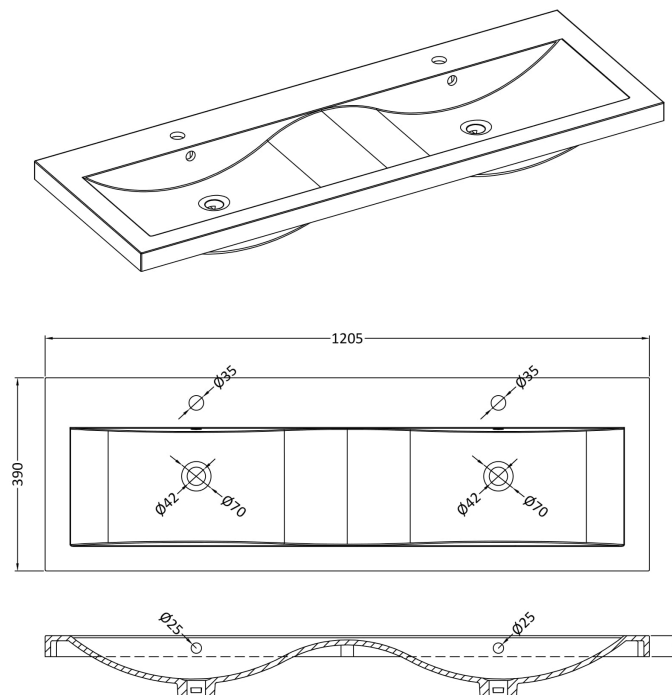

Packaging Dimensions

Height (mm):	405
Width (mm):	620
Depth (mm):	885
Gross Weight (kg):	21.5

Packaging Data

Box Colour:	Brown Cardboard Box
Box Qty:	1
Label Size:	100 x 50
Label Colour:	White Label
Label Qty:	2

Outer Box Dimensions (If Applicable)

Height (mm):	
Width (mm):	
Depth (mm):	
Gross Weight (kg):	
Barcode:	5055275869970

Product Details

Country of Origin:	China
Fitting Instruction:	No
CE & UKCA:	N/A
FSC Certified Materials:	Yes
Colour:	Gloss Grey
Construction Method:	Cam & Wood Dowel
Construction Type:	Rigid
Cabinet Finish:	MFC Painted Gloss
Fascia Finish:	Mdf Painted Gloss
Cabinet Thickness (mm):	16
Fascia Thickness (mm):	18
Drawer Included:	No
Drawer Type:	Not Applicable
No of Shelves:	1
Hinge Type:	95 Degree Clip-On Soft Close
Hinge Included:	Yes, Supplied
Adjustable Legs:	No, Not Required
Fixings Included:	Yes
Handle Style:	Contemporary
Waste Shroud:	No
Handle Included:	Yes, Supplied
Handle Type:	Strap

Sales Code: CBM424

Description: Double Ceramic Basin 1208X392

Product Dimensions

Height (mm):	390
Width (mm):	1205
Depth (mm):	175
Nett Weight (kg):	27

Packaging Dimensions

Height (mm):	205
Width (mm):	1270
Depth (mm):	510
Gross Weight (kg):	27

Packaging Data

Box Colour:	Brown Cardboard Box - Printed
Box Qty:	1
Label Size:	100 x 50
Label Colour:	White Label
Label Qty:	2

Outer Box Dimensions (If Applicable)

Height (mm):	
Width (mm):	
Depth (mm):	
Gross Weight (kg):	
Barcode:	5056211875826