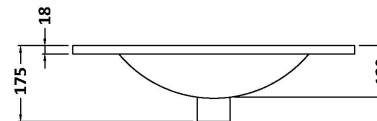

Sales Code: ATH077B

Description: 600 Wh Single Drawer Vanity & Basin 2

Packaging Details

Barcode: 5056211814962

Sales Code: NVM003

Description: Minimalist Basin 600mm

Product Dimensions

Height (mm):	170
Width (mm):	600
Depth (mm):	390
Nett Weight (kg):	10.76

Packaging Dimensions

Height (mm):	200
Width (mm):	400
Depth (mm):	620
Gross Weight (kg):	10.76

Packaging Data

Box Colour:	Brown Cardboard Box - Printed
Box Qty:	1
Label Size:	100 x 50
Label Colour:	White Label
Label Qty:	2

Outer Box Dimensions (If Applicable)

Height (mm):	
Width (mm):	
Depth (mm):	
Gross Weight (kg):	
Barcode:	5055146194668

Product Details

Country of Origin:	China
Fitting Instruction:	No
Certification: CE & UKCA:	No
WRAS:	N/A
WRAS No:	N/A
Product Material:	Vitreous China
Fixing Supplied:	No

Sales Code: MOC383

Description: 600 Wall Hung Single Drawer Basin Unit

Product Dimensions

Height (mm):	430
Width (mm):	600
Depth (mm):	383
Nett Weight (kg):	13

Packaging Dimensions

Height (mm):	450
Width (mm):	620
Depth (mm):	405
Gross Weight (kg):	13.5