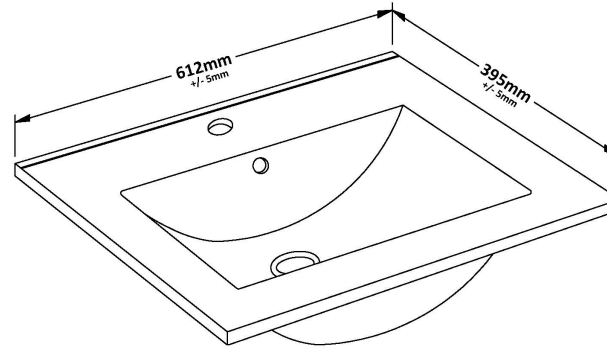

### Product Dimensions

Height (mm):	170
Width (mm):	600
Depth (mm):	390
Nett Weight (kg):	10.76

### Packaging Dimensions

Height (mm):	200
Width (mm):	400
Depth (mm):	620
Gross Weight (kg):	10.76

### Outer Box Dimensions (If Applicable)

Height (mm):	
Width (mm):	
Depth (mm):	
Gross Weight (kg):	
Barcode:	5055146194668

**Product Dimensions**

Height (mm):	430
Width (mm):	600
Depth (mm):	383
Nett Weight (kg):	13

**Packaging Dimensions**

Height (mm):	450
Width (mm):	620
Depth (mm):	405
Gross Weight (kg):	13.5

**Packaging Data**