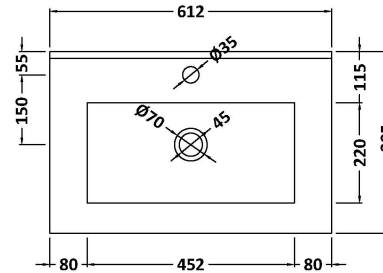

Sales Code: ATH077B

Description: 600 Wh Single Drawer Vanity & Basin 2

Packaging Details

Barcode: 5056211814962

Sales Code: NVM003

Description: Minimalist Basin 600mm

Product Dimensions

Height (mm):	170
Width (mm):	600
Depth (mm):	390
Nett Weight (kg):	10.76

Packaging Dimensions

Height (mm):	200
Width (mm):	400
Depth (mm):	620
Gross Weight (kg):	10.76

Packaging Data

Box Colour:	Brown Cardboard Box - Printed
Box Qty:	1
Label Size:	100 x 50
Label Colour:	White Label
Label Qty:	2

Outer Box Dimensions (If Applicable)

Height (mm):	
Width (mm):	
Depth (mm):	
Gross Weight (kg):	
Barcode:	5055146194668

Product Details

Country of Origin:	China
Fitting Instruction:	No
Certification: CE & UKCA:	No
WRAS:	N/A
WRAS No:	N/A
Product Material:	Vitreous China
Fixing Supplied:	No

Sales Code: MOC383

Description: 600 Wall Hung Single Drawer Basin Unit

Product Dimensions

Height (mm):	430
Width (mm):	600
Depth (mm):	383
Nett Weight (kg):	13

Packaging Dimensions

Height (mm):	450
Width (mm):	620
Depth (mm):	405
Gross Weight (kg):	13.5