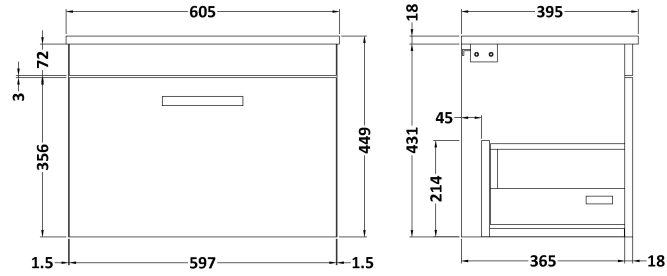

Sales Code: ATH077B

Description: 600 Wh Single Drawer Vanity & Basin 2

Packaging Details

Barcode: 5056211814962

Sales Code: NVM003

Description: Minimalist Basin 600mm

Product Dimensions

Height (mm):	170
Width (mm):	600
Depth (mm):	390
Nett Weight (kg):	10.76

Packaging Dimensions

Height (mm):	200
Width (mm):	400
Depth (mm):	620
Gross Weight (kg):	10.76

Packaging Data

Box Colour:	Brown Cardboard Box - Printed
Box Qty:	1
Label Size:	100 x 50
Label Colour:	White Label
Label Qty:	2

Outer Box Dimensions (If Applicable)

Height (mm):	
Width (mm):	
Depth (mm):	
Gross Weight (kg):	
Barcode:	5055146194668

Product Details

Country of Origin:	China
Fitting Instruction:	No
Certification: CE & UKCA:	No
WRAS:	N/A
WRAS No:	N/A
Product Material:	Vitreous China
Fixing Supplied:	No

Sales Code: MOC383

Description: 600 Wall Hung Single Drawer Basin Unit

Product Dimensions

Height (mm):	430
Width (mm):	600
Depth (mm):	383
Nett Weight (kg):	13

Packaging Dimensions

Height (mm):	450
Width (mm):	620
Depth (mm):	405
Gross Weight (kg):	13.5