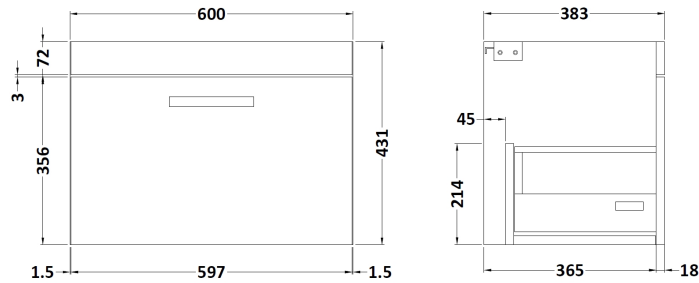

Packaging Dimensions

Height (mm):	200
Width (mm):	400
Depth (mm):	620
Gross Weight (kg):	10.76

Packaging Data

Box Colour:	Brown Cardboard Box - Printed
Box Qty:	1
Label Size:	100 x 50
Label Colour:	White Label
Label Qty:	2

Outer Box Dimensions (If Applicable)

Height (mm):	
Width (mm):	
Depth (mm):	
Gross Weight (kg):	
Barcode:	5055146194668

Product Details

Country of Origin:	China
Fitting Instruction:	No
Certification: CE & UKCA:	No
WRAS:	N/A
WRAS No:	N/A
Product Material:	Vitreous China
Fixing Supplied:	No

Sales Code: MOC383

Description: 600 Wall Hung Single Drawer Basin Unit

Product Dimensions

Height (mm):	430
Width (mm):	600
Depth (mm):	383
Nett Weight (kg):	13

Packaging Dimensions

Height (mm):	450
Width (mm):	620
Depth (mm):	405
Gross Weight (kg):	13.5

Packaging Data

Box Colour:	Brown Cardboard Box
Box Qty:	1
Label Size:	100 x 50
Label Colour:	White Label
Label Qty:	2

Outer Box Dimensions (If Applicable)

Height (mm):	
Width (mm):	
Depth (mm):	
Gross Weight (kg):	
Barcode:	5055275869994