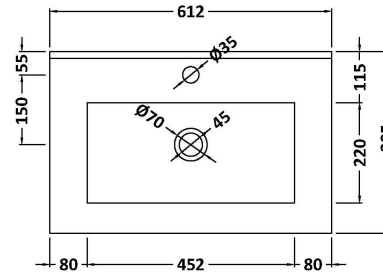

### Product Dimensions

Height (mm):	170
Width (mm):	600
Depth (mm):	390
Nett Weight (kg):	10.76

### Packaging Dimensions

Height (mm):	200
Width (mm):	400
Depth (mm):	620
Gross Weight (kg):	10.76

### Outer Box Dimensions (If Applicable)

Height (mm):	
Width (mm):	
Depth (mm):	
Gross Weight (kg):	
Barcode:	5055146194668

**Product Dimensions**

Height (mm):	430
Width (mm):	600
Depth (mm):	383
Nett Weight (kg):	13

**Packaging Dimensions**

Height (mm):	450
Width (mm):	620
Depth (mm):	405
Gross Weight (kg):	13.5

**Packaging Data**