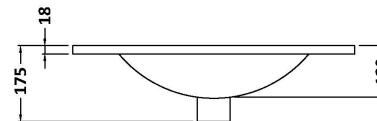

### Product Dimensions

Height (mm):	170
Width (mm):	600
Depth (mm):	390
Nett Weight (kg):	10.76

### Packaging Dimensions

Height (mm):	200
Width (mm):	400
Depth (mm):	620
Gross Weight (kg):	10.76

### Outer Box Dimensions (If Applicable)

Height (mm):	
Width (mm):	
Depth (mm):	
Gross Weight (kg):	
Barcode:	5055146194668

**Product Dimensions**

Height (mm):	430
Width (mm):	600
Depth (mm):	383
Nett Weight (kg):	13

**Packaging Dimensions**

Height (mm):	450
Width (mm):	620
Depth (mm):	405
Gross Weight (kg):	13.5

**Packaging Data**