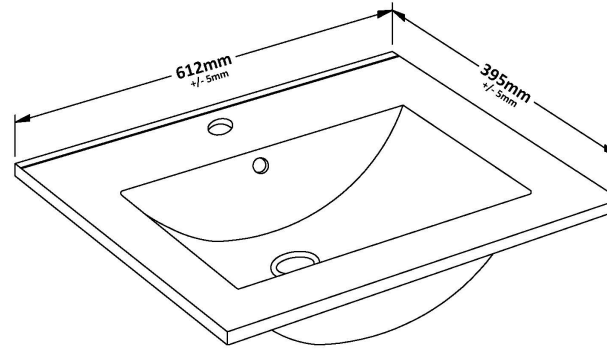

Sales Code: ATH077B

Description: 600 Wh Single Drawer Vanity & Basin 2

Packaging Details

Barcode: 5056211814962

Sales Code: NVM003

Description: Minimalist Basin 600mm

Product Dimensions

Height (mm):	170
Width (mm):	600
Depth (mm):	390
Nett Weight (kg):	10.76

Packaging Dimensions

Height (mm):	200
Width (mm):	400
Depth (mm):	620
Gross Weight (kg):	10.76

Packaging Data

Box Colour:	Brown Cardboard Box - Printed
Box Qty:	1
Label Size:	100 x 50
Label Colour:	White Label
Label Qty:	2

Outer Box Dimensions (If Applicable)

Height (mm):	
Width (mm):	
Depth (mm):	
Gross Weight (kg):	
Barcode:	5055146194668

Product Details

Country of Origin:	China
Fitting Instruction:	No
Certification: CE & UKCA:	No
WRAS:	N/A
WRAS No:	N/A
Product Material:	Vitreous China
Fixing Supplied:	No

Sales Code: MOC383

Description: 600 Wall Hung Single Drawer Basin Unit

Product Dimensions

Height (mm):	430
Width (mm):	600
Depth (mm):	383
Nett Weight (kg):	13

Packaging Dimensions

Height (mm):	450
Width (mm):	620
Depth (mm):	405
Gross Weight (kg):	13.5