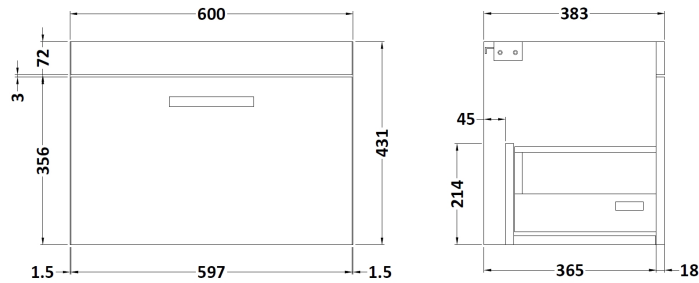

Sales Code: ATH077G

Description: 600 Wh Single Drawer Vanity & Basin 4

Packaging Details

Barcode: 5056462621999

Sales Code: MOC383

Description: 600 Wall Hung Single Drawer Basin Unit

Product Dimensions

Height (mm):	430
Width (mm):	600
Depth (mm):	383
Nett Weight (kg):	13

Packaging Dimensions

Height (mm):	450
Width (mm):	620
Depth (mm):	405
Gross Weight (kg):	13.5

Packaging Data

Box Colour:	Brown Cardboard Box
Box Qty:	1
Label Size:	100 x 50
Label Colour:	White Label
Label Qty:	2

Sales Code: NVM043

Description: 600 Curved Basin 1Th

Product Dimensions

Height (mm):	160
Width (mm):	610
Depth (mm):	440
Nett Weight (kg):	11

Packaging Dimensions

Height (mm):	190
Width (mm):	630
Depth (mm):	415
Gross Weight (kg):	11.5

Packaging Data

Box Colour:	Brown Cardboard Box - Printed
Box Qty:	1
Label Size:	100 x 50
Label Colour:	White Label
Label Qty:	2

Outer Box Dimensions (If Applicable)

Height (mm):	
Width (mm):	
Depth (mm):	
Gross Weight (kg):	
Barcode:	5056462620961