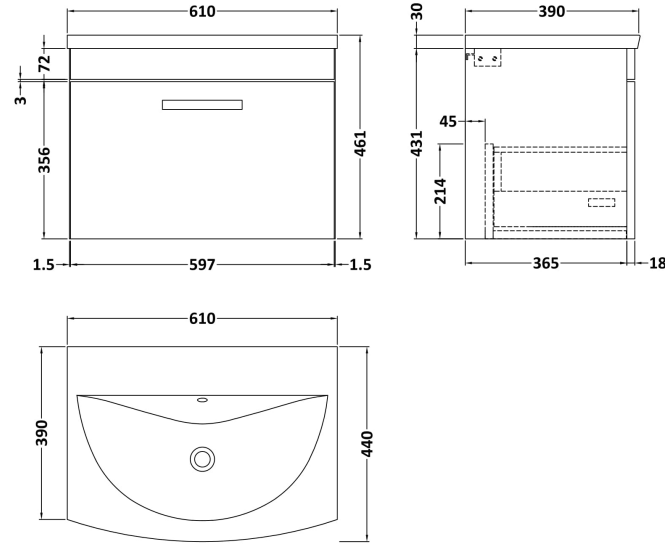

Sales Code: ATH077G

Description: 600 Wh Single Drawer Vanity & Basin 4

Packaging Details

Barcode: 5056462621999

Sales Code: MOC383

Description: 600 Wall Hung Single Drawer Basin Unit

Product Dimensions

Height (mm):	430
Width (mm):	600
Depth (mm):	383
Nett Weight (kg):	13

Packaging Dimensions

Height (mm):	450
Width (mm):	620
Depth (mm):	405
Gross Weight (kg):	13.5

Packaging Data

Box Colour:	Brown Cardboard Box
Box Qty:	1
Label Size:	100 x 50
Label Colour:	White Label
Label Qty:	2

Sales Code: NVM043

Description: 600 Curved Basin 1Th

Product Dimensions

Height (mm):	160
Width (mm):	610
Depth (mm):	440
Nett Weight (kg):	11

Packaging Dimensions

Height (mm):	190
Width (mm):	630
Depth (mm):	415
Gross Weight (kg):	11.5

Packaging Data

Box Colour:	Brown Cardboard Box - Printed
Box Qty:	1
Label Size:	100 x 50
Label Colour:	White Label
Label Qty:	2

Outer Box Dimensions (If Applicable)

Height (mm):	
Width (mm):	
Depth (mm):	
Gross Weight (kg):	
Barcode:	5056462620961