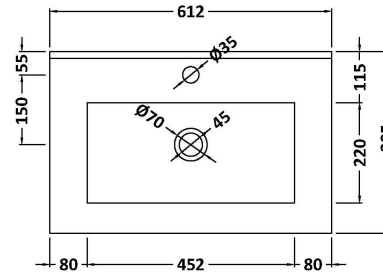

Sales Code: ATH078B

Description: 600 Wh 2-Drawer Vanity & Basin 2

Packaging Details

Barcode: 5056211814993

Sales Code: NVM003

Description: Minimalist Basin 600mm

Product Dimensions

Height (mm):	170
Width (mm):	600
Depth (mm):	390
Nett Weight (kg):	10.76

Packaging Dimensions

Height (mm):	200
Width (mm):	400
Depth (mm):	620
Gross Weight (kg):	10.76

Packaging Data

Box Colour:	Brown Cardboard Box - Printed
Box Qty:	1
Label Size:	100 x 50
Label Colour:	White Label
Label Qty:	2

Outer Box Dimensions (If Applicable)

Height (mm):	
Width (mm):	
Depth (mm):	
Gross Weight (kg):	
Barcode:	5055146194668

Product Details

Country of Origin:	China
Fitting Instruction:	No
Certification: CE & UKCA:	No WRAS: N/A WRAS No: N/A
Product Material:	Vitreous China
Fixing Supplied:	No

Sales Code: MOC393

Description: 600 Wall Hung 2-Drawer Basin Unit

Product Dimensions

Height (mm):	538
Width (mm):	600
Depth (mm):	383
Nett Weight (kg):	20.5

Packaging Dimensions

Height (mm):	560
Width (mm):	620
Depth (mm):	405
Gross Weight (kg):	21