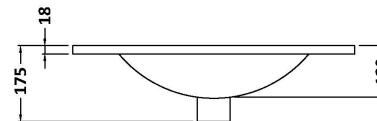

Sales Code: ATH078B

Description: 600 Wh 2-Drawer Vanity & Basin 2

Packaging Details

Barcode: 5056211814993

Sales Code: NVM003

Description: Minimalist Basin 600mm

Product Dimensions

Height (mm):	170
Width (mm):	600
Depth (mm):	390
Nett Weight (kg):	10.76

Packaging Dimensions

Height (mm):	200
Width (mm):	400
Depth (mm):	620
Gross Weight (kg):	10.76

Packaging Data

Box Colour:	Brown Cardboard Box - Printed
Box Qty:	1
Label Size:	100 x 50
Label Colour:	White Label
Label Qty:	2

Outer Box Dimensions (If Applicable)

Height (mm):	
Width (mm):	
Depth (mm):	
Gross Weight (kg):	
Barcode:	5055146194668

Product Details

Country of Origin:	China
Fitting Instruction:	No
Certification: CE & UKCA:	No WRAS: N/A WRAS No: N/A
Product Material:	Vitreous China
Fixing Supplied:	No

Sales Code: MOC393

Description: 600 Wall Hung 2-Drawer Basin Unit

Product Dimensions

Height (mm):	538
Width (mm):	600
Depth (mm):	383
Nett Weight (kg):	20.5

Packaging Dimensions

Height (mm):	560
Width (mm):	620
Depth (mm):	405
Gross Weight (kg):	21