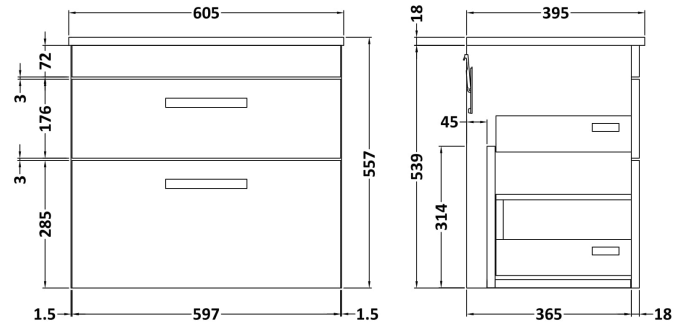

Sales Code: ATH078B

Description: 600 Wh 2-Drawer Vanity & Basin 2

Packaging Details

Barcode: 5056211814993

Sales Code: NVM003

Description: Minimalist Basin 600mm

Product Dimensions

Height (mm):	170
Width (mm):	600
Depth (mm):	390
Nett Weight (kg):	10.76

Packaging Dimensions

Height (mm):	200
Width (mm):	400
Depth (mm):	620
Gross Weight (kg):	10.76

Packaging Data

Box Colour:	Brown Cardboard Box - Printed
Box Qty:	1
Label Size:	100 x 50
Label Colour:	White Label
Label Qty:	2

Outer Box Dimensions (If Applicable)

Height (mm):	
Width (mm):	
Depth (mm):	
Gross Weight (kg):	
Barcode:	5055146194668

Product Details

Country of Origin:	China
Fitting Instruction:	No
Certification: CE & UKCA:	No WRAS: N/A WRAS No: N/A
Product Material:	Vitreous China
Fixing Supplied:	No

Sales Code: MOC393

Description: 600 Wall Hung 2-Drawer Basin Unit

Product Dimensions

Height (mm):	538
Width (mm):	600
Depth (mm):	383
Nett Weight (kg):	20.5

Packaging Dimensions

Height (mm):	560
Width (mm):	620
Depth (mm):	405
Gross Weight (kg):	21