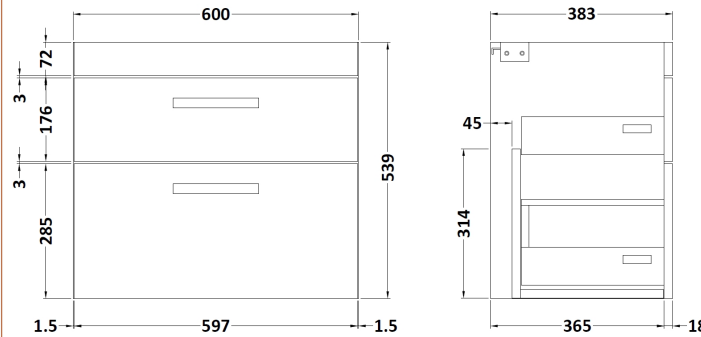

Packaging Dimensions

Height (mm):	200
Width (mm):	400
Depth (mm):	620
Gross Weight (kg):	10.76

Packaging Data

Box Colour:	Brown Cardboard Box - Printed
Box Qty:	1
Label Size:	100 x 50
Label Colour:	White Label
Label Qty:	2

Outer Box Dimensions (If Applicable)

Height (mm):	
Width (mm):	
Depth (mm):	
Gross Weight (kg):	
Barcode:	5055146194668

Product Details

Country of Origin:	China
Fitting Instruction:	No
Certification: CE & UKCA:	No WRAS: N/A WRAS No: N/A
Product Material:	Vitreous China
Fixing Supplied:	No

Sales Code: MOC393

Description: 600 Wall Hung 2-Drawer Basin Unit

Product Dimensions

Height (mm):	538
Width (mm):	600
Depth (mm):	383
Nett Weight (kg):	20.5

Packaging Dimensions

Height (mm):	560
Width (mm):	620
Depth (mm):	405
Gross Weight (kg):	21

Packaging Data

Box Colour:	Brown Cardboard Box
Box Qty:	1
Label Size:	100 x 50
Label Colour:	White Label
Label Qty:	2

Outer Box Dimensions (If Applicable)

Height (mm):	
Width (mm):	
Depth (mm):	
Gross Weight (kg):	
Barcode:	5055275870006