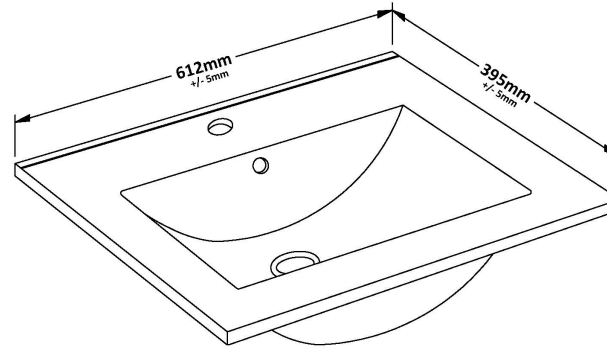

Sales Code: ATH078B

Description: 600 Wh 2-Drawer Vanity & Basin 2

Packaging Details

Barcode: 5056211814993

Sales Code: NVM003

Description: Minimalist Basin 600mm

Product Dimensions

Height (mm):	170
Width (mm):	600
Depth (mm):	390
Nett Weight (kg):	10.76

Packaging Dimensions

Height (mm):	200
Width (mm):	400
Depth (mm):	620
Gross Weight (kg):	10.76

Packaging Data

Box Colour:	Brown Cardboard Box - Printed
Box Qty:	1
Label Size:	100 x 50
Label Colour:	White Label
Label Qty:	2

Outer Box Dimensions (If Applicable)

Height (mm):	
Width (mm):	
Depth (mm):	
Gross Weight (kg):	
Barcode:	5055146194668

Product Details

Country of Origin:	China
Fitting Instruction:	No
Certification: CE & UKCA:	No WRAS: N/A WRAS No: N/A
Product Material:	Vitreous China
Fixing Supplied:	No

Sales Code: MOC393

Description: 600 Wall Hung 2-Drawer Basin Unit

Product Dimensions

Height (mm):	538
Width (mm):	600
Depth (mm):	383
Nett Weight (kg):	20.5

Packaging Dimensions

Height (mm):	560
Width (mm):	620
Depth (mm):	405
Gross Weight (kg):	21