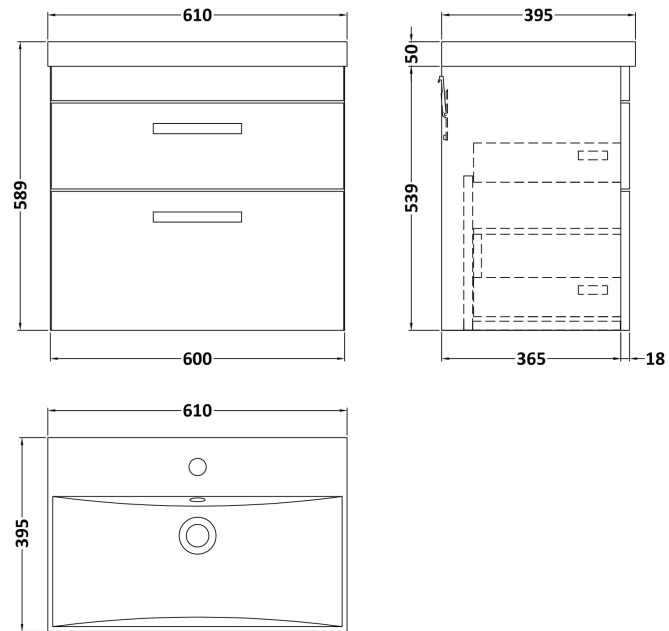

Sales Code: ATH078D

Description: 600 Wh 2-Drawer Vanity & Basin 3

Packaging Details

Barcode: 5056211864325