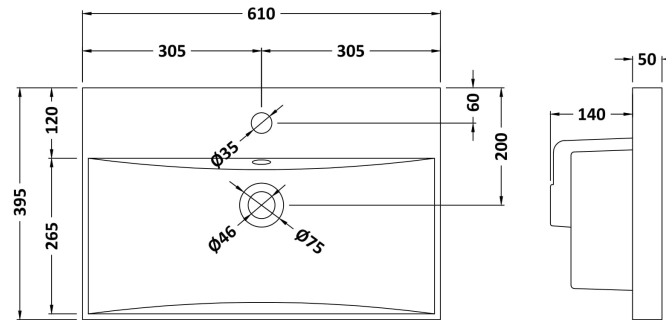

### Product Dimensions

Height (mm):	538
Width (mm):	600
Depth (mm):	383
Nett Weight (kg):	20.5

### Packaging Dimensions

Height (mm):	560
Width (mm):	620
Depth (mm):	405
Gross Weight (kg):	21

### Outer Box Dimensions (If Applicable)

Height (mm):	
Width (mm):	
Depth (mm):	
Gross Weight (kg):	
Barcode:	5055275870006

### Product Dimensions

Height (mm):	170
Width (mm):	610
Depth (mm):	395
Nett Weight (kg):	11