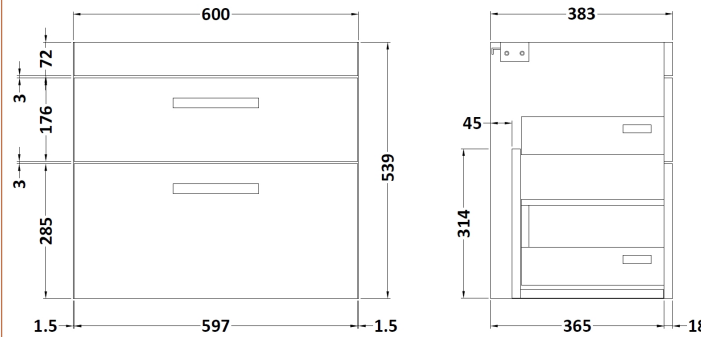

### Product Dimensions

Height (mm):	538
Width (mm):	600
Depth (mm):	383
Nett Weight (kg):	20.5

### Packaging Dimensions

Height (mm):	560
Width (mm):	620
Depth (mm):	405
Gross Weight (kg):	21

### Product Dimensions

Height (mm):	170
Width (mm):	610
Depth (mm):	395
Nett Weight (kg):	11

### Packaging Dimensions

Height (mm):	190
Width (mm):	630
Depth (mm):	415
Gross Weight (kg):	11.5