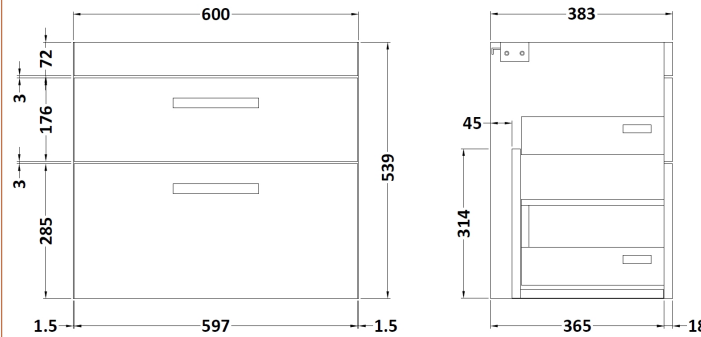

### Product Dimensions

Height (mm):	538
Width (mm):	600
Depth (mm):	383
Nett Weight (kg):	20.5

### Packaging Dimensions

Height (mm):	560
Width (mm):	620
Depth (mm):	405
Gross Weight (kg):	21

### Product Dimensions

Height (mm):	390
Width (mm):	1205
Depth (mm):	175
Nett Weight (kg):	27

### Packaging Dimensions

Height (mm):	205
Width (mm):	1270
Depth (mm):	510
Gross Weight (kg):	27