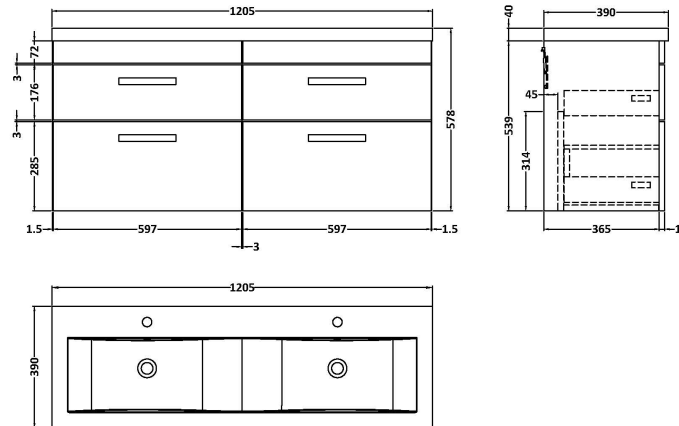

Sales Code: ATH078F

Description: 1200 Wh 4-Drawer Vanity & Double Basin

Packaging Details

Barcode: 5056211888819