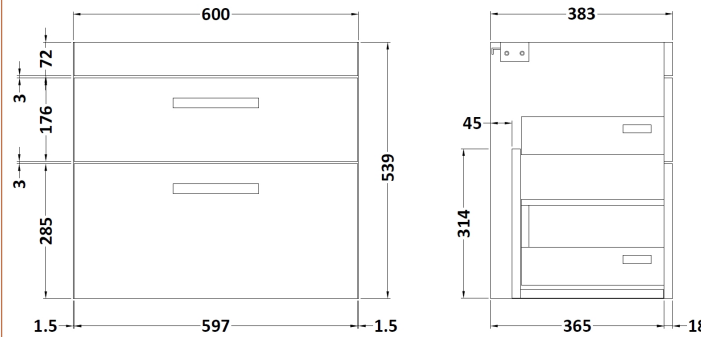

### Product Dimensions

Height (mm):	538
Width (mm):	600
Depth (mm):	383
Nett Weight (kg):	20.5

### Packaging Dimensions

Height (mm):	560
Width (mm):	620
Depth (mm):	405
Gross Weight (kg):	21

### Product Dimensions

Height (mm):	160
Width (mm):	610
Depth (mm):	440
Nett Weight (kg):	11

### Packaging Dimensions

Height (mm):	190
Width (mm):	630
Depth (mm):	415
Gross Weight (kg):	11.5