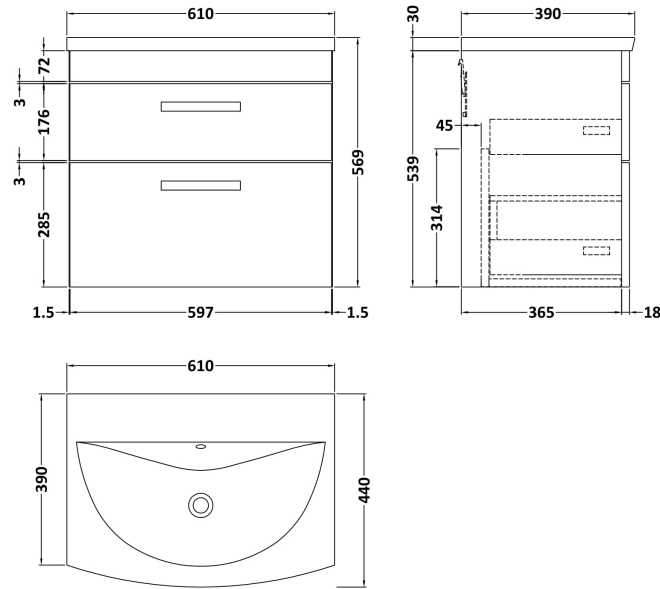

Sales Code: ATH078G

Description: 600 Wh 2-Drawer Vanity & Basin 4

Packaging Details

Barcode: 5056462622002