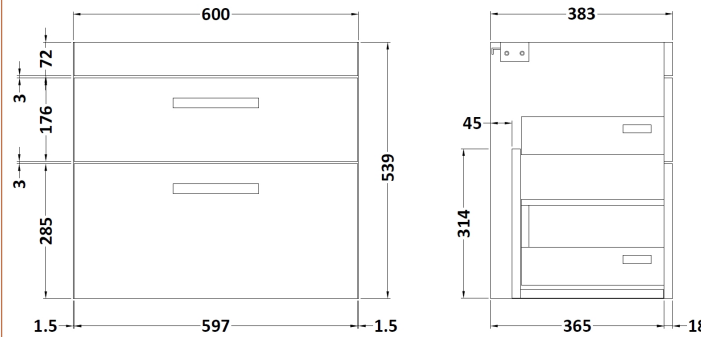

### Product Dimensions

Height (mm):	538
Width (mm):	600
Depth (mm):	383
Nett Weight (kg):	20.5

### Packaging Dimensions

Height (mm):	560
Width (mm):	620
Depth (mm):	405
Gross Weight (kg):	21

### Outer Box Dimensions (If Applicable)

Height (mm):	
Width (mm):	
Depth (mm):	
Gross Weight (kg):	
Barcode:	5055275870006

**Sales Code:** LSW600

**Description:** Laminate Worktop 605X390x22mm

**Product Dimensions**

Height (mm):	22
Width (mm):	605
Depth (mm):	390
Nett Weight (kg):	2

**Packaging Dimensions**

Height (mm):	25
Width (mm):	610
Depth (mm):	455
Gross Weight (kg):	2