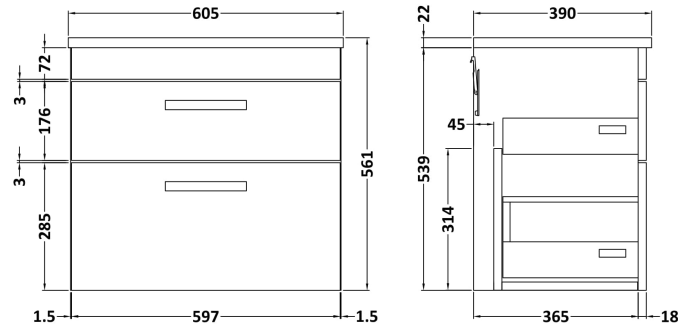

Sales Code: ATH078LSW

Description: 600 W/H 2-Drawer Unit & Lam Worktop

Packaging Details

Barcode: 5056462612355