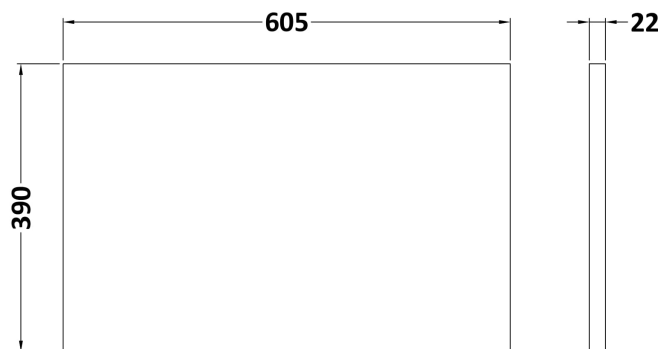

### Product Dimensions

Height (mm):	538
Width (mm):	600
Depth (mm):	383
Nett Weight (kg):	20.5

### Packaging Dimensions

Height (mm):	560
Width (mm):	620
Depth (mm):	405
Gross Weight (kg):	21

### Outer Box Dimensions (If Applicable)

Height (mm):	
Width (mm):	
Depth (mm):	
Gross Weight (kg):	
Barcode:	5055275870006

**Sales Code:** LSW600

**Description:** Laminate Worktop 605X390x22mm

**Product Dimensions**

Height (mm):	22
Width (mm):	605
Depth (mm):	390
Nett Weight (kg):	2

**Packaging Dimensions**

Height (mm):	25
Width (mm):	610
Depth (mm):	455
Gross Weight (kg):	2