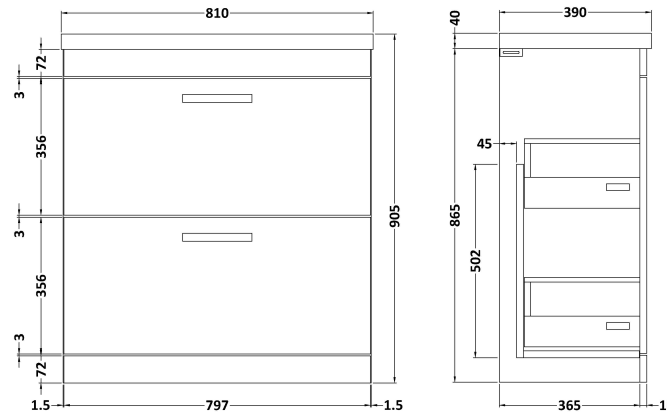

Sales Code: ATH079A

Description: 800 Fs 2-Drawer Vanity & Basin 1

Packaging Details

Barcode: 5056211815013

Sales Code: NVM015

Description: 800 Mid Edged Basin 1 Th

Product Dimensions

Height (mm):	180
Width (mm):	810
Depth (mm):	390
Nett Weight (kg):	15

Packaging Dimensions

Height (mm):	210
Width (mm):	410
Depth (mm):	830
Gross Weight (kg):	15

Packaging Data

Box Colour:	Brown Cardboard Box
Box Qty:	1
Label Size:	100 x 50
Label Colour:	White Label
Label Qty:	2

Outer Box Dimensions (If Applicable)

Height (mm):	
Width (mm):	
Depth (mm):	
Gross Weight (kg):	
Barcode:	5055369043422

Product Details

Country of Origin:	China
Fitting Instruction:	No
Certification: CE & UKCA:	No WRAS: N/A WRAS No: N/A
Product Material:	Vitreous China
Fixing Supplied:	No

Height (mm):	885
Width (mm):	820
Depth (mm):	405
Gross Weight (kg):	32

Packaging Data

Box Colour:	Brown Cardboard Box
Box Qty:	1
Label Size:	100 x 50
Label Colour:	White Label
Label Qty:	2

Outer Box Dimensions (If Applicable)