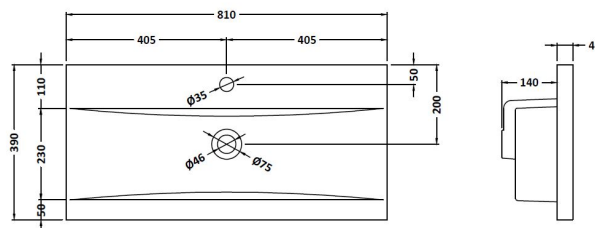

Sales Code: ATH079A

Description: 800 Fs 2-Drawer Vanity & Basin 1

Packaging Details

Barcode: 5056211815013

Sales Code: NVM015

Description: 800 Mid Edged Basin 1 Th

Product Dimensions

Height (mm):	180
Width (mm):	810
Depth (mm):	390
Nett Weight (kg):	15

Packaging Dimensions

Height (mm):	210
Width (mm):	410
Depth (mm):	830
Gross Weight (kg):	15

Packaging Data

Box Colour:	Brown Cardboard Box
Box Qty:	1
Label Size:	100 x 50
Label Colour:	White Label
Label Qty:	2

Outer Box Dimensions (If Applicable)

Height (mm):	
Width (mm):	
Depth (mm):	
Gross Weight (kg):	
Barcode:	5055369043422

Product Details

Country of Origin:	China
Fitting Instruction:	No
Certification: CE & UKCA:	No WRAS: N/A WRAS No: N/A
Product Material:	Vitreous China
Fixing Supplied:	No

Height (mm):	885
Width (mm):	820
Depth (mm):	405
Gross Weight (kg):	32

Packaging Data

Box Colour:	Brown Cardboard Box
Box Qty:	1
Label Size:	100 x 50
Label Colour:	White Label
Label Qty:	2

Outer Box Dimensions (If Applicable)