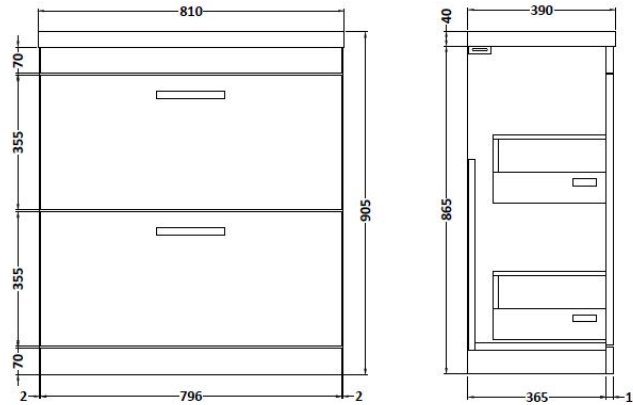

Packaging Dimensions

Height (mm):	210
Width (mm):	410
Depth (mm):	830
Gross Weight (kg):	15

Packaging Data

Box Colour:	Brown Cardboard Box
Box Qty:	1
Label Size:	100 x 50
Label Colour:	White Label
Label Qty:	2

Outer Box Dimensions (If Applicable)

Height (mm):	
Width (mm):	
Depth (mm):	
Gross Weight (kg):	
Barcode:	5055369043422

Product Details

Country of Origin:	China
Fitting Instruction:	No
Certification: CE & UKCA:	No WRAS: N/A WRAS No: N/A
Product Material:	Vitreous China
Fixing Supplied:	No

Sales Code: MOC305

Description: 800 Floor Standing 2-Drawer Basin Unit

800 2 - DRAWER FLOOR UNIT

Product Dimensions

Height (mm):	865
Width (mm):	800
Depth (mm):	383
Nett Weight (kg):	31.5

Packaging Dimensions

Height (mm):	885
Width (mm):	820
Depth (mm):	405
Gross Weight (kg):	32

Packaging Data

Box Colour:	Brown Cardboard Box
Box Qty:	1
Label Size:	100 x 50
Label Colour:	White Label
Label Qty:	2

Outer Box Dimensions (If Applicable)