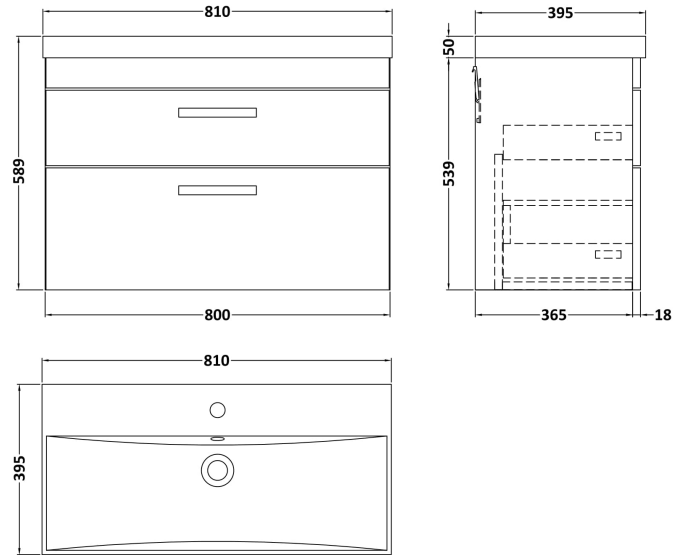

Sales Code: ATH081D

Description: 800 Wh 2-Drawer Vanity & Basin 3

Packaging Details

Barcode: 5056211864356

Sales Code: MOC375

Description: 800 Wall Hung 2-Drawer Basin Unit

Product Dimensions

Height (mm):	538
Width (mm):	800
Depth (mm):	383
Nett Weight (kg):	24

Packaging Dimensions

Height (mm):	560
Width (mm):	820
Depth (mm):	405
Gross Weight (kg):	24.5

Packaging Data

Box Colour:	Brown Cardboard Box
Box Qty:	1
Label Size:	100 x 50
Label Colour:	White Label
Label Qty:	2

Outer Box Dimensions (If Applicable)

Height (mm):	
Width (mm):	
Depth (mm):	
Gross Weight (kg):	
Barcode:	5055275870037

Product Details

Country of Origin:	China
Fitting Instruction:	No
CE & UKCA:	N/A
FSC Certified Materials:	Yes
Colour:	Gloss Grey
Construction Method:	Cam & Wood Dowel
Construction Type:	Rigid
Cabinet Finish:	MFC Painted Gloss
Fascia Finish:	Mdf Painted Gloss
Cabinet Thickness (mm):	16
Fascia Thickness (mm):	18
Drawer Included:	Yes
Drawer Type:	80mm High Metal Softclose
No of Shelves:	0
Hinge Type:	Not Applicable
Hinge Included:	Not Applicable
Adjustable Legs:	No, Not Required
Fixings Included:	Yes
Handle Style:	Contemporary
Waste Shroud:	Yes
Handle Included:	Yes, Supplied
Handle Type:	Strap

Sales Code: NVM035

Description: 800 Thin Edged Basin 1Th

Product Dimensions

Height (mm):	170
Width (mm):	810
Depth (mm):	395
Nett Weight (kg):	14.5

Packaging Dimensions

Height (mm):	190
Width (mm):	830
Depth (mm):	415
Gross Weight (kg):	15