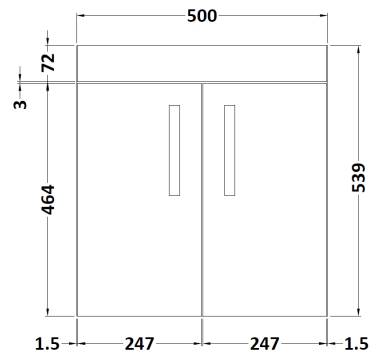

### Product Dimensions

Height (mm):	540
Width (mm):	500
Depth (mm):	383
Nett Weight (kg):	11

### Packaging Dimensions

Height (mm):	405
Width (mm):	520
Depth (mm):	560
Gross Weight (kg):	11.5

### Product Dimensions

Height (mm):	170
Width (mm):	500
Depth (mm):	390
Nett Weight (kg):	9

### Packaging Dimensions

Height (mm):	400
Width (mm):	520
Depth (mm):	200
Gross Weight (kg):	9