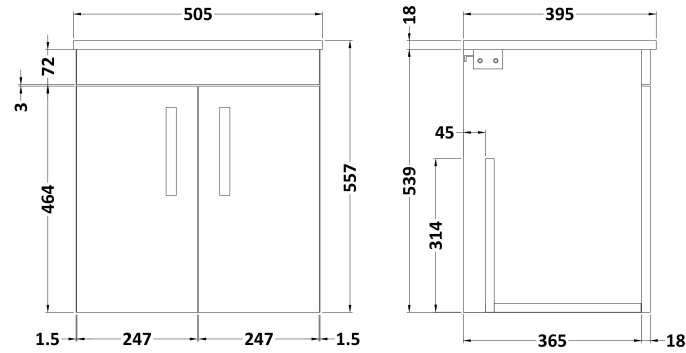

Sales Code: ATH082B

Description: 500 Wh 2-Door Vanity & Basin 2

Packaging Details

Barcode: 5056211816935