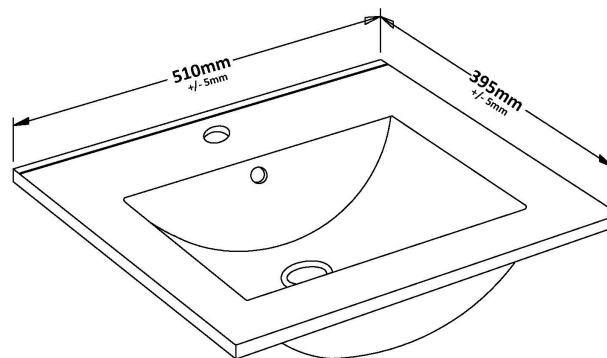

### Product Dimensions

Height (mm):	540
Width (mm):	500
Depth (mm):	383
Nett Weight (kg):	11

### Packaging Dimensions

Height (mm):	405
Width (mm):	520
Depth (mm):	560
Gross Weight (kg):	11.5

### Outer Box Dimensions (If Applicable)

Height (mm):	
Width (mm):	
Depth (mm):	
Gross Weight (kg):	
Barcode:	5056211816188

### Product Dimensions

Height (mm):	170
Width (mm):	500
Depth (mm):	390
Nett Weight (kg):	9