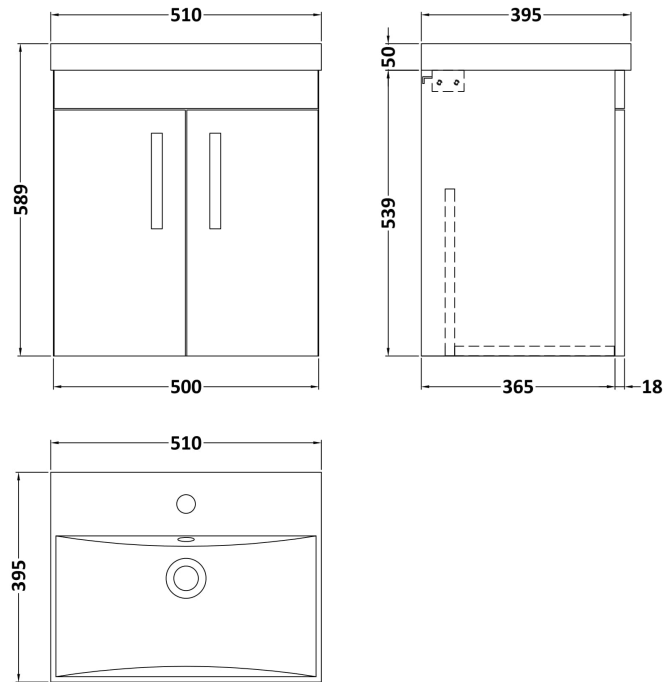

Sales Code: ATH082D

Description: 500 Wh 2-Door Vanity & Basin 3

Packaging Details

Barcode: 5056211864363

Sales Code: MOC152

Description: 500 Wall Hung 2-Door Basin Unit

Product Dimensions

Height (mm):	540
Width (mm):	500
Depth (mm):	383
Nett Weight (kg):	11

Packaging Dimensions

Height (mm):	405
Width (mm):	520
Depth (mm):	560
Gross Weight (kg):	11.5

Packaging Data

Box Colour:	Brown Cardboard Box
Box Qty:	1
Label Size:	100 x 50
Label Colour:	White Label
Label Qty:	2

Outer Box Dimensions (If Applicable)

Height (mm):	
Width (mm):	
Depth (mm):	
Gross Weight (kg):	
Barcode:	5056211816188

Product Details

Country of Origin:	United Kingdom
Fitting Instruction:	No
CE & UKCA:	N/A
FSC Certified Materials:	Yes
Colour:	Driftwood
Construction Method:	Cam & Wood Dowel
Construction Type:	Rigid
Cabinet Finish:	MFC Textured Woodgrain
Fascia Finish:	MFC Textured Woodgrain
Cabinet Thickness (mm):	18
Fascia Thickness (mm):	18
Drawer Included:	No
Drawer Type:	Not Applicable
No of Shelves:	0
Hinge Type:	95 Degree Clip-On Soft Close
Hinge Included:	Yes, Supplied
Adjustable Legs:	No, Not Required
Fixings Included:	Yes
Handle Style:	Contemporary
Waste Shroud:	No
Handle Included:	Yes, Supplied
Handle Type:	D-Shape

Sales Code: NVM032

Description: 500 Thin Edged Basin 1Th

Product Dimensions

Height (mm):	170
Width (mm):	510
Depth (mm):	395
Nett Weight (kg):	9.5

Packaging Dimensions

Height (mm):	190
Width (mm):	530
Depth (mm):	415
Gross Weight (kg):	10