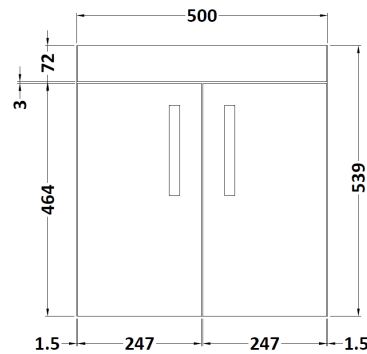

Sales Code: ATH082D

Description: 500 Wh 2-Door Vanity & Basin 3

Packaging Details

Barcode: 5056211864363

Sales Code: MOC152

Description: 500 Wall Hung 2-Door Basin Unit

Product Dimensions

Height (mm):	540
Width (mm):	500
Depth (mm):	383
Nett Weight (kg):	11

Packaging Dimensions

Height (mm):	405
Width (mm):	520
Depth (mm):	560
Gross Weight (kg):	11.5

Packaging Data

Box Colour:	Brown Cardboard Box
Box Qty:	1
Label Size:	100 x 50
Label Colour:	White Label
Label Qty:	2

Outer Box Dimensions (If Applicable)

Height (mm):	
Width (mm):	
Depth (mm):	
Gross Weight (kg):	
Barcode:	5056211816188

Product Details

Country of Origin:	United Kingdom
Fitting Instruction:	No
CE & UKCA:	N/A
FSC Certified Materials:	Yes
Colour:	Driftwood
Construction Method:	Cam & Wood Dowel
Construction Type:	Rigid
Cabinet Finish:	MFC Textured Woodgrain
Fascia Finish:	MFC Textured Woodgrain
Cabinet Thickness (mm):	18
Fascia Thickness (mm):	18
Drawer Included:	No
Drawer Type:	Not Applicable
No of Shelves:	0
Hinge Type:	95 Degree Clip-On Soft Close
Hinge Included:	Yes, Supplied
Adjustable Legs:	No, Not Required
Fixings Included:	Yes
Handle Style:	Contemporary
Waste Shroud:	No
Handle Included:	Yes, Supplied
Handle Type:	D-Shape

Sales Code: NVM032

Description: 500 Thin Edged Basin 1Th

Product Dimensions

Height (mm):	170
Width (mm):	510
Depth (mm):	395
Nett Weight (kg):	9.5

Packaging Dimensions

Height (mm):	190
Width (mm):	530
Depth (mm):	415
Gross Weight (kg):	10