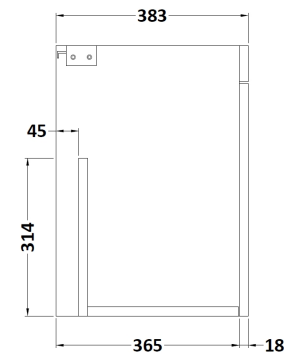

Sales Code: ATH082D

Description: 500 Wh 2-Door Vanity & Basin 3

Packaging Details

Barcode: 5056211864363

Sales Code: MOC152

Description: 500 Wall Hung 2-Door Basin Unit

Product Dimensions

Height (mm):	540
Width (mm):	500
Depth (mm):	383
Nett Weight (kg):	11

Packaging Dimensions

Height (mm):	405
Width (mm):	520
Depth (mm):	560
Gross Weight (kg):	11.5

Packaging Data

Box Colour:	Brown Cardboard Box
Box Qty:	1
Label Size:	100 x 50
Label Colour:	White Label
Label Qty:	2

Sales Code: NVM032

Description: 500 Thin Edged Basin 1Th

Product Dimensions

Height (mm):	170
Width (mm):	510
Depth (mm):	395
Nett Weight (kg):	9.5

Packaging Dimensions

Height (mm):	190
Width (mm):	530
Depth (mm):	415
Gross Weight (kg):	10

Packaging Data

Box Colour:	Brown Cardboard Box - Printed
Box Qty:	1
Label Size:	100 x 50
Label Colour:	White Label
Label Qty:	2

Outer Box Dimensions (If Applicable)

Height (mm):	
Width (mm):	
Depth (mm):	
Gross Weight (kg):	
Barcode:	5056211853411