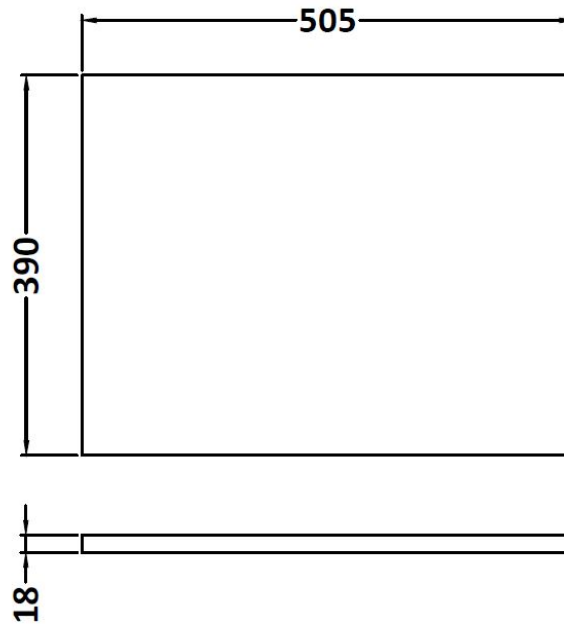

### Product Dimensions

Height (mm):	540
Width (mm):	500
Depth (mm):	383
Nett Weight (kg):	11

### Packaging Dimensions

Height (mm):	405
Width (mm):	520
Depth (mm):	560
Gross Weight (kg):	11.5

### Outer Box Dimensions (If Applicable)

Height (mm):	
Width (mm):	
Depth (mm):	
Gross Weight (kg):	
Barcode:	5056211816188

### Product Dimensions

Height (mm):	18
Width (mm):	505
Depth (mm):	390
Nett Weight (kg):	2