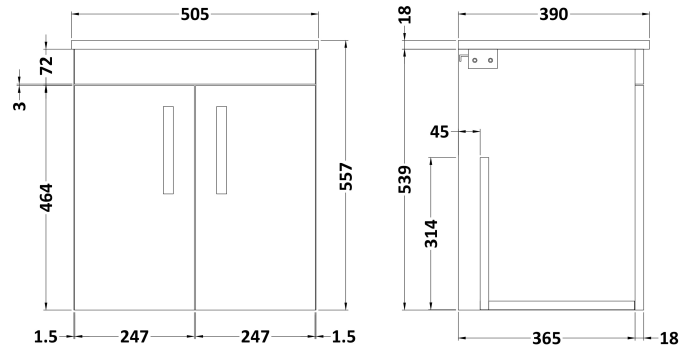

Sales Code: ATH082W

Description: 500 Wh 2-Door Vanity & Worktop

Packaging Details

Barcode: 5056211817000