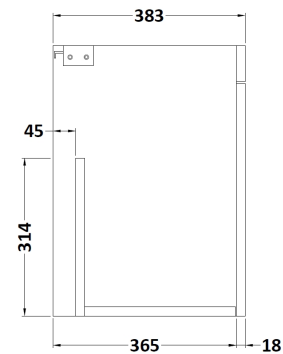

### Product Dimensions

Height (mm):	540
Width (mm):	500
Depth (mm):	383
Nett Weight (kg):	11

### Packaging Dimensions

Height (mm):	405
Width (mm):	520
Depth (mm):	560
Gross Weight (kg):	11.5

### Product Dimensions

Height (mm):	18
Width (mm):	505
Depth (mm):	390
Nett Weight (kg):	2

### Packaging Dimensions

Height (mm):	25
Width (mm):	525
Depth (mm):	410
Gross Weight (kg):	2