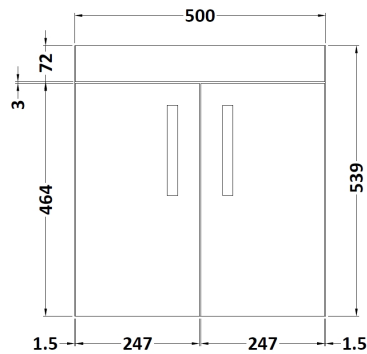

### Product Dimensions

Height (mm):	540
Width (mm):	500
Depth (mm):	383
Nett Weight (kg):	11

### Packaging Dimensions

Height (mm):	405
Width (mm):	520
Depth (mm):	560
Gross Weight (kg):	11.5

### Product Dimensions

Height (mm):	18
Width (mm):	505
Depth (mm):	390
Nett Weight (kg):	2

### Packaging Dimensions

Height (mm):	25
Width (mm):	525
Depth (mm):	410
Gross Weight (kg):	2