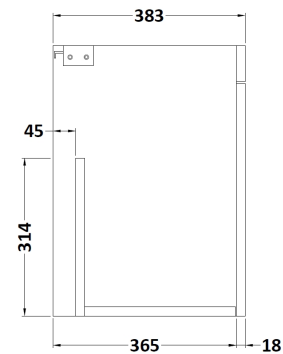

### Packaging Details

Barcode: 5056211816874

Sales Code: MOC552

Description: 500 Wall Hung 2-Door Basin Unit

**Product Dimensions**

Height (mm):	540
Width (mm):	500
Depth (mm):	383
Nett Weight (kg):	10

**Packaging Dimensions**

Height (mm):	405
Width (mm):	520
Depth (mm):	560
Gross Weight (kg):	10

**Packaging Data**

Box Colour:	Brown Cardboard Box
Box Qty:	1
Label Size:	100 x 50
Label Colour:	White Label
Label Qty:	2

**Outer Box Dimensions (If Applicable)**

### Product Dimensions

Height (mm):	180
Width (mm):	510
Depth (mm):	390
Nett Weight (kg):	10.54

### Packaging Dimensions

Height (mm):	210
Width (mm):	410
Depth (mm):	530
Gross Weight (kg):	10.54