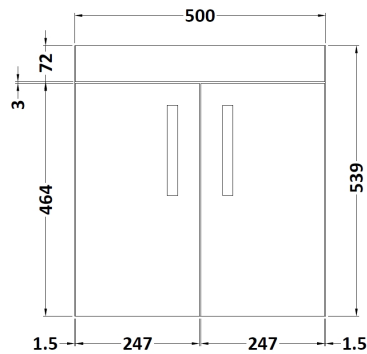

### Packaging Details

Barcode: 5056211816874

Sales Code: MOC552

Description: 500 Wall Hung 2-Door Basin Unit

**Product Dimensions**

Height (mm):	540
Width (mm):	500
Depth (mm):	383
Nett Weight (kg):	10

**Packaging Dimensions**

Height (mm):	405
Width (mm):	520
Depth (mm):	560
Gross Weight (kg):	10

**Packaging Data**

Box Colour:	Brown Cardboard Box
Box Qty:	1
Label Size:	100 x 50
Label Colour:	White Label
Label Qty:	2

**Outer Box Dimensions (If Applicable)**

### Product Dimensions

Height (mm):	180
Width (mm):	510
Depth (mm):	390
Nett Weight (kg):	10.54

### Packaging Dimensions

Height (mm):	210
Width (mm):	410
Depth (mm):	530
Gross Weight (kg):	10.54