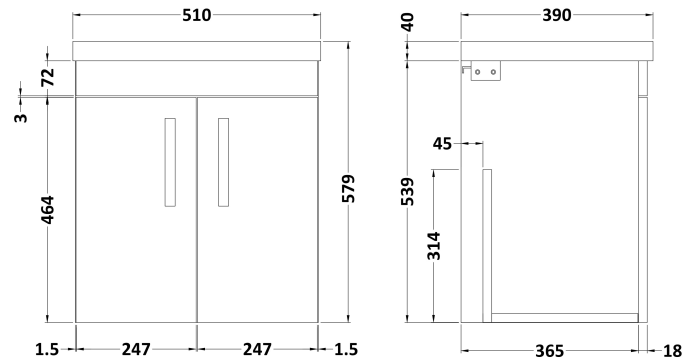

### Packaging Details

Barcode: 5056211816874

Sales Code: MOC552

Description: 500 Wall Hung 2-Door Basin Unit

**Product Dimensions**

Height (mm):	540
Width (mm):	500
Depth (mm):	383
Nett Weight (kg):	10

**Packaging Dimensions**

Height (mm):	405
Width (mm):	520
Depth (mm):	560
Gross Weight (kg):	10

**Packaging Data**

Box Colour:	Brown Cardboard Box
Box Qty:	1
Label Size:	100 x 50
Label Colour:	White Label
Label Qty:	2

**Outer Box Dimensions (If Applicable)**

### Product Dimensions

Height (mm):	180
Width (mm):	510
Depth (mm):	390
Nett Weight (kg):	10.54

### Packaging Dimensions

Height (mm):	210
Width (mm):	410
Depth (mm):	530
Gross Weight (kg):	10.54