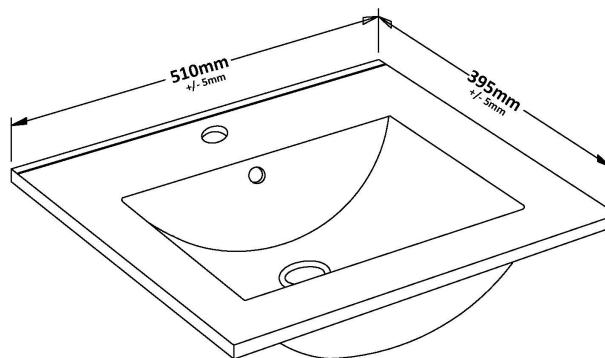

Packaging Dimensions

Height (mm):	405
Width (mm):	520
Depth (mm):	560
Gross Weight (kg):	10

Packaging Data

Box Colour:	Brown Cardboard Box
Box Qty:	1
Label Size:	100 x 50
Label Colour:	White Label
Label Qty:	2

Outer Box Dimensions (If Applicable)

Height (mm):	
Width (mm):	
Depth (mm):	
Gross Weight (kg):	
Barcode:	5056211816195

Product Details

Country of Origin:	United Kingdom
Fitting Instruction:	No
CE & UKCA:	N/A
FSC Certified Materials:	Yes
Colour:	Stone Grey
Construction Method:	Cam & Wood Dowel
Construction Type:	Rigid
Cabinet Finish:	MFC Smooth Matt
Fascia Finish:	MFC Smooth Matt
Cabinet Thickness (mm):	18
Fascia Thickness (mm):	18
Drawer Included:	No
Drawer Type:	Not Applicable
No of Shelves:	0
Hinge Type:	95 Degree Clip-On Soft Close
Hinge Included:	Yes, Supplied
Adjustable Legs:	No, Not Required
Fixings Included:	Yes
Handle Style:	Contemporary
Waste Shroud:	No
Handle Included:	Yes, Supplied
Handle Type:	D-Shape

Sales Code: NVM001

Description: 500mm Minimalist Basin 1Th

Product Dimensions

Height (mm):	170
Width (mm):	500
Depth (mm):	390
Nett Weight (kg):	9

Packaging Dimensions

Height (mm):	400
Width (mm):	520
Depth (mm):	200
Gross Weight (kg):	9

Packaging Data

Box Colour:	Brown Cardboard Box
Box Qty:	1
Label Size:	105 x 50
Label Colour:	White Label
Label Qty:	1

Outer Box Dimensions (If Applicable)

Height (mm):	
Width (mm):	
Depth (mm):	
Gross Weight (kg):	
Barcode:	5055275828670