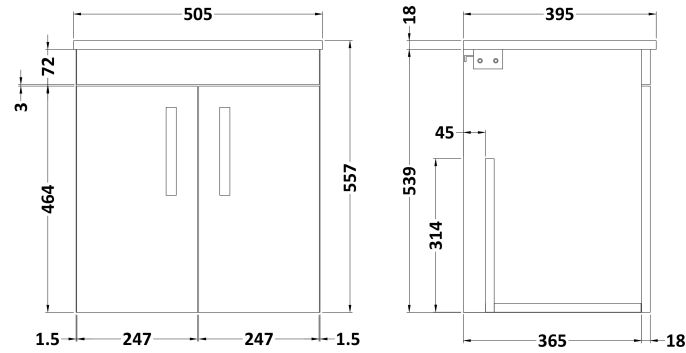

Sales Code: ATH083B

Description: 500 Wh 2-Door Vanity & Basin 2

Packaging Details

Barcode: 5056211816942

Sales Code: MOC552

Description: 500 Wall Hung 2-Door Basin Unit

Product Dimensions

Height (mm):	540
Width (mm):	500
Depth (mm):	383
Nett Weight (kg):	10

Packaging Dimensions

Height (mm):	405
Width (mm):	520
Depth (mm):	560
Gross Weight (kg):	10

Packaging Data

Box Colour:	Brown Cardboard Box
Box Qty:	1
Label Size:	100 x 50
Label Colour:	White Label
Label Qty:	2

Sales Code: NVM001

Description: 500mm Minimalist Basin 1Th

Product Dimensions

Height (mm):	170
Width (mm):	500
Depth (mm):	390
Nett Weight (kg):	9

Packaging Dimensions

Height (mm):	400
Width (mm):	520
Depth (mm):	200
Gross Weight (kg):	9

Packaging Data

Box Colour:	Brown Cardboard Box
Box Qty:	1
Label Size:	105 x 50
Label Colour:	White Label
Label Qty:	1

Outer Box Dimensions (If Applicable)

Height (mm):	
Width (mm):	
Depth (mm):	
Gross Weight (kg):	
Barcode:	5055275828670