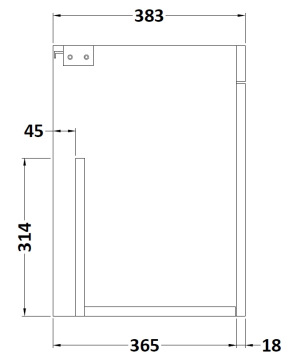

Sales Code: ATH083B

Description: 500 Wh 2-Door Vanity & Basin 2

Packaging Details

Barcode: 5056211816942

Sales Code: MOC552

Description: 500 Wall Hung 2-Door Basin Unit

Product Dimensions

Height (mm):	540
Width (mm):	500
Depth (mm):	383
Nett Weight (kg):	10

Packaging Dimensions

Height (mm):	405
Width (mm):	520
Depth (mm):	560
Gross Weight (kg):	10

Packaging Data

Box Colour:	Brown Cardboard Box
Box Qty:	1
Label Size:	100 x 50
Label Colour:	White Label
Label Qty:	2

Sales Code: NVM001

Description: 500mm Minimalist Basin 1Th

Product Dimensions

Height (mm):	170
Width (mm):	500
Depth (mm):	390
Nett Weight (kg):	9

Packaging Dimensions

Height (mm):	400
Width (mm):	520
Depth (mm):	200
Gross Weight (kg):	9

Packaging Data

Box Colour:	Brown Cardboard Box
Box Qty:	1
Label Size:	105 x 50
Label Colour:	White Label
Label Qty:	1

Outer Box Dimensions (If Applicable)

Height (mm):	
Width (mm):	
Depth (mm):	
Gross Weight (kg):	
Barcode:	5055275828670