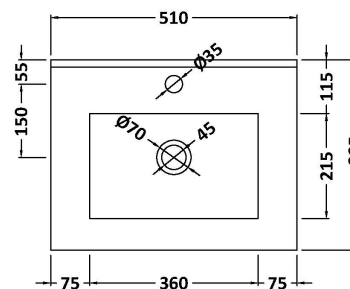

Packaging Dimensions

Height (mm):	405
Width (mm):	520
Depth (mm):	560
Gross Weight (kg):	10

Packaging Data

Box Colour:	Brown Cardboard Box
Box Qty:	1
Label Size:	100 x 50
Label Colour:	White Label
Label Qty:	2

Outer Box Dimensions (If Applicable)

Height (mm):	
Width (mm):	
Depth (mm):	
Gross Weight (kg):	
Barcode:	5056211816195

Product Details

Country of Origin:	United Kingdom
Fitting Instruction:	No
CE & UKCA:	N/A
FSC Certified Materials:	Yes
Colour:	Stone Grey
Construction Method:	Cam & Wood Dowel
Construction Type:	Rigid
Cabinet Finish:	MFC Smooth Matt
Fascia Finish:	MFC Smooth Matt
Cabinet Thickness (mm):	18
Fascia Thickness (mm):	18
Drawer Included:	No
Drawer Type:	Not Applicable
No of Shelves:	0
Hinge Type:	95 Degree Clip-On Soft Close
Hinge Included:	Yes, Supplied
Adjustable Legs:	No, Not Required
Fixings Included:	Yes
Handle Style:	Contemporary
Waste Shroud:	No
Handle Included:	Yes, Supplied
Handle Type:	D-Shape

Sales Code: NVM001

Description: 500mm Minimalist Basin 1Th

Product Dimensions

Height (mm):	170
Width (mm):	500
Depth (mm):	390
Nett Weight (kg):	9

Packaging Dimensions

Height (mm):	400
Width (mm):	520
Depth (mm):	200
Gross Weight (kg):	9

Packaging Data

Box Colour:	Brown Cardboard Box
Box Qty:	1
Label Size:	105 x 50
Label Colour:	White Label
Label Qty:	1

Outer Box Dimensions (If Applicable)

Height (mm):	
Width (mm):	
Depth (mm):	
Gross Weight (kg):	
Barcode:	5055275828670