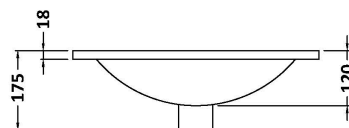

Packaging Dimensions

Height (mm):	405
Width (mm):	520
Depth (mm):	560
Gross Weight (kg):	10

Packaging Data

Box Colour:	Brown Cardboard Box
Box Qty:	1
Label Size:	100 x 50
Label Colour:	White Label
Label Qty:	2

Outer Box Dimensions (If Applicable)

Height (mm):	
Width (mm):	
Depth (mm):	
Gross Weight (kg):	
Barcode:	5056211816195

Product Details

Country of Origin:	United Kingdom
Fitting Instruction:	No
CE & UKCA:	N/A
FSC Certified Materials:	Yes
Colour:	Stone Grey
Construction Method:	Cam & Wood Dowel
Construction Type:	Rigid
Cabinet Finish:	MFC Smooth Matt
Fascia Finish:	MFC Smooth Matt
Cabinet Thickness (mm):	18
Fascia Thickness (mm):	18
Drawer Included:	No
Drawer Type:	Not Applicable
No of Shelves:	0
Hinge Type:	95 Degree Clip-On Soft Close
Hinge Included:	Yes, Supplied
Adjustable Legs:	No, Not Required
Fixings Included:	Yes
Handle Style:	Contemporary
Waste Shroud:	No
Handle Included:	Yes, Supplied
Handle Type:	D-Shape

Sales Code: NVM001

Description: 500mm Minimalist Basin 1Th

Product Dimensions

Height (mm):	170
Width (mm):	500
Depth (mm):	390
Nett Weight (kg):	9

Packaging Dimensions

Height (mm):	400
Width (mm):	520
Depth (mm):	200
Gross Weight (kg):	9

Packaging Data

Box Colour:	Brown Cardboard Box
Box Qty:	1
Label Size:	105 x 50
Label Colour:	White Label
Label Qty:	1

Outer Box Dimensions (If Applicable)

Height (mm):	
Width (mm):	
Depth (mm):	
Gross Weight (kg):	
Barcode:	5055275828670