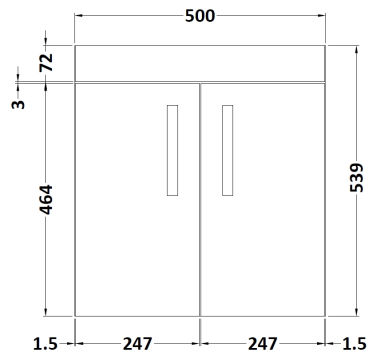

Sales Code: ATH083B

Description: 500 Wh 2-Door Vanity & Basin 2

Packaging Details

Barcode: 5056211816942

Sales Code: MOC552

Description: 500 Wall Hung 2-Door Basin Unit

Product Dimensions

Height (mm):	540
Width (mm):	500
Depth (mm):	383
Nett Weight (kg):	10

Packaging Dimensions

Height (mm):	405
Width (mm):	520
Depth (mm):	560
Gross Weight (kg):	10

Packaging Data

Box Colour:	Brown Cardboard Box
Box Qty:	1
Label Size:	100 x 50
Label Colour:	White Label
Label Qty:	2

Outer Box Dimensions (If Applicable)

Height (mm):	
Width (mm):	
Depth (mm):	
Gross Weight (kg):	
Barcode:	5056211816195

Product Details

Country of Origin:	United Kingdom
Fitting Instruction:	No
CE & UKCA:	N/A
FSC Certified Materials:	Yes
Colour:	Stone Grey
Construction Method:	Cam & Wood Dowel
Construction Type:	Rigid
Cabinet Finish:	MFC Smooth Matt
Fascia Finish:	MFC Smooth Matt
Cabinet Thickness (mm):	18
Fascia Thickness (mm):	18
Drawer Included:	No
Drawer Type:	Not Applicable
No of Shelves:	0
Hinge Type:	95 Degree Clip-On Soft Close
Hinge Included:	Yes, Supplied
Adjustable Legs:	No, Not Required
Fixings Included:	Yes
Handle Style:	Contemporary
Waste Shroud:	No
Handle Included:	Yes, Supplied
Handle Type:	D-Shape

Sales Code: NVM001

Description: 500mm Minimalist Basin 1Th

Product Dimensions

Height (mm):	170
Width (mm):	500
Depth (mm):	390
Nett Weight (kg):	9

Packaging Dimensions

Height (mm):	400
Width (mm):	520
Depth (mm):	200
Gross Weight (kg):	9