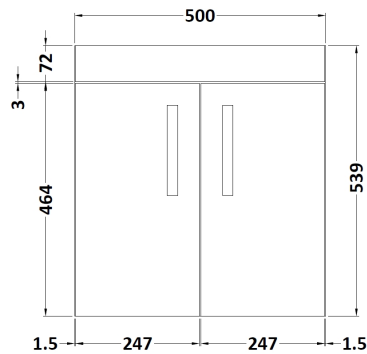

Sales Code: ATH083D

Description: 500 Wh 2-Door Vanity & Basin 3

Packaging Details

Barcode: 5056211864370

Sales Code: MOC552

Description: 500 Wall Hung 2-Door Basin Unit

Product Dimensions

Height (mm):	540
Width (mm):	500
Depth (mm):	383
Nett Weight (kg):	10

Packaging Dimensions

Height (mm):	405
Width (mm):	520
Depth (mm):	560
Gross Weight (kg):	10

Packaging Data

Box Colour:	Brown Cardboard Box
Box Qty:	1
Label Size:	100 x 50
Label Colour:	White Label
Label Qty:	2

Outer Box Dimensions (If Applicable)

Height (mm):	
Width (mm):	
Depth (mm):	
Gross Weight (kg):	
Barcode:	5056211816195

Product Details

Country of Origin:	United Kingdom
Fitting Instruction:	No
CE & UKCA:	N/A
FSC Certified Materials:	Yes
Colour:	Stone Grey
Construction Method:	Cam & Wood Dowel
Construction Type:	Rigid
Cabinet Finish:	MFC Smooth Matt
Fascia Finish:	MFC Smooth Matt
Cabinet Thickness (mm):	18
Fascia Thickness (mm):	18
Drawer Included:	No
Drawer Type:	Not Applicable
No of Shelves:	0
Hinge Type:	95 Degree Clip-On Soft Close
Hinge Included:	Yes, Supplied
Adjustable Legs:	No, Not Required
Fixings Included:	Yes
Handle Style:	Contemporary
Waste Shroud:	No
Handle Included:	Yes, Supplied
Handle Type:	D-Shape

Sales Code: NVM032

Description: 500 Thin Edged Basin 1Th

Product Dimensions

Height (mm):	170
Width (mm):	510
Depth (mm):	395
Nett Weight (kg):	9.5

Packaging Dimensions

Height (mm):	190
Width (mm):	530
Depth (mm):	415
Gross Weight (kg):	10