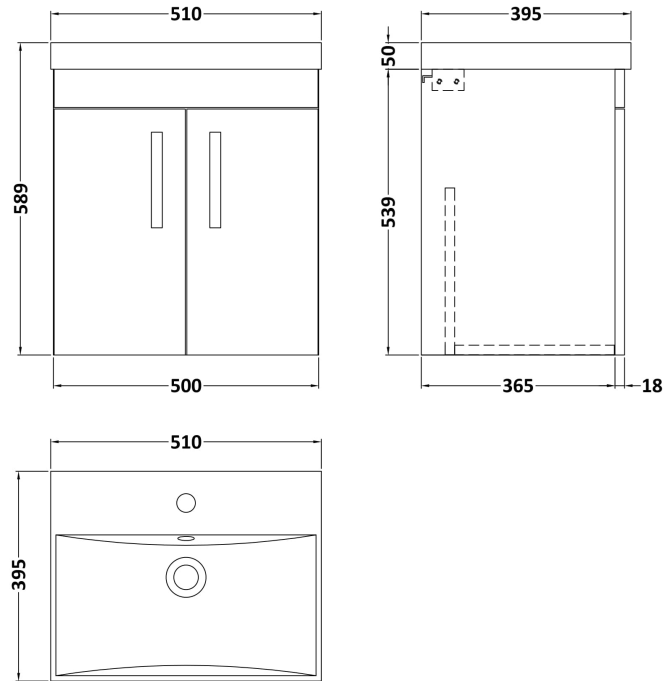

Sales Code: ATH083D

Description: 500 Wh 2-Door Vanity & Basin 3

Packaging Details

Barcode: 5056211864370

Sales Code: MOC552

Description: 500 Wall Hung 2-Door Basin Unit

Product Dimensions

Height (mm):	540
Width (mm):	500
Depth (mm):	383
Nett Weight (kg):	10

Packaging Dimensions

Height (mm):	405
Width (mm):	520
Depth (mm):	560
Gross Weight (kg):	10

Packaging Data

Box Colour:	Brown Cardboard Box
Box Qty:	1
Label Size:	100 x 50
Label Colour:	White Label
Label Qty:	2

Outer Box Dimensions (If Applicable)

Height (mm):	
Width (mm):	
Depth (mm):	
Gross Weight (kg):	
Barcode:	5056211816195

Product Details

Country of Origin:	United Kingdom
Fitting Instruction:	No
CE & UKCA:	N/A
FSC Certified Materials:	Yes
Colour:	Stone Grey
Construction Method:	Cam & Wood Dowel
Construction Type:	Rigid
Cabinet Finish:	MFC Smooth Matt
Fascia Finish:	MFC Smooth Matt
Cabinet Thickness (mm):	18
Fascia Thickness (mm):	18
Drawer Included:	No
Drawer Type:	Not Applicable
No of Shelves:	0
Hinge Type:	95 Degree Clip-On Soft Close
Hinge Included:	Yes, Supplied
Adjustable Legs:	No, Not Required
Fixings Included:	Yes
Handle Style:	Contemporary
Waste Shroud:	No
Handle Included:	Yes, Supplied
Handle Type:	D-Shape

Sales Code: NVM032

Description: 500 Thin Edged Basin 1Th

Product Dimensions

Height (mm):	170
Width (mm):	510
Depth (mm):	395
Nett Weight (kg):	9.5

Packaging Dimensions

Height (mm):	190
Width (mm):	530
Depth (mm):	415
Gross Weight (kg):	10