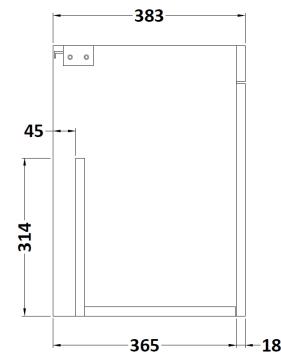

Sales Code: ATH083D

Description: 500 Wh 2-Door Vanity & Basin 3

Packaging Details

Barcode: 5056211864370

Sales Code: MOC552

Description: 500 Wall Hung 2-Door Basin Unit

Product Dimensions

Height (mm):	540
Width (mm):	500
Depth (mm):	383
Nett Weight (kg):	10

Packaging Dimensions

Height (mm):	405
Width (mm):	520
Depth (mm):	560
Gross Weight (kg):	10

Packaging Data

Box Colour:	Brown Cardboard Box
Box Qty:	1
Label Size:	100 x 50
Label Colour:	White Label
Label Qty:	2

Sales Code: NVM032

Description: 500 Thin Edged Basin 1Th

Product Dimensions

Height (mm):	170
Width (mm):	510
Depth (mm):	395
Nett Weight (kg):	9.5

Packaging Dimensions

Height (mm):	190
Width (mm):	530
Depth (mm):	415
Gross Weight (kg):	10

Packaging Data

Box Colour:	Brown Cardboard Box - Printed
Box Qty:	1
Label Size:	100 x 50
Label Colour:	White Label
Label Qty:	2

Outer Box Dimensions (If Applicable)

Height (mm):	
Width (mm):	
Depth (mm):	
Gross Weight (kg):	
Barcode:	5056211853411