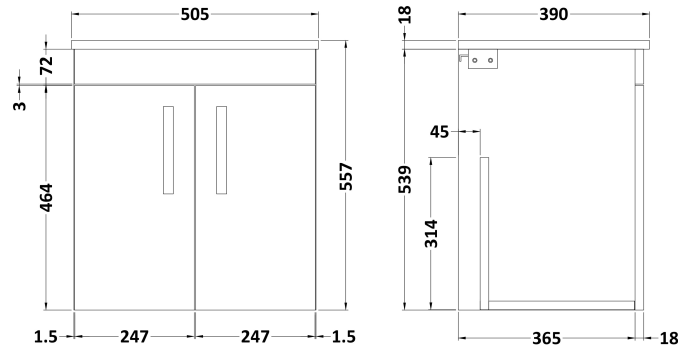

### Packaging Details

Barcode: 5056211817017

Sales Code: MOC552

Description: 500 Wall Hung 2-Door Basin Unit

**Product Dimensions**

Height (mm):	540
Width (mm):	500
Depth (mm):	383
Nett Weight (kg):	10

**Packaging Dimensions**

Height (mm):	405
Width (mm):	520
Depth (mm):	560
Gross Weight (kg):	10

**Packaging Data**

Box Colour:	Brown Cardboard Box
Box Qty:	1
Label Size:	100 x 50
Label Colour:	White Label
Label Qty:	2

**Outer Box Dimensions (If Applicable)**

### Product Dimensions

Height (mm):	18
Width (mm):	505
Depth (mm):	390
Nett Weight (kg):	1.9

### Packaging Dimensions

Height (mm):	25
Width (mm):	525
Depth (mm):	410
Gross Weight (kg):	2