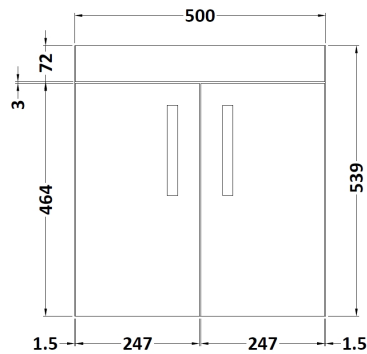

### Packaging Details

Barcode: 5056211817017

Sales Code: MOC552

Description: 500 Wall Hung 2-Door Basin Unit

**Product Dimensions**

Height (mm):	540
Width (mm):	500
Depth (mm):	383
Nett Weight (kg):	10

**Packaging Dimensions**

Height (mm):	405
Width (mm):	520
Depth (mm):	560
Gross Weight (kg):	10

**Packaging Data**

Box Colour:	Brown Cardboard Box
Box Qty:	1
Label Size:	100 x 50
Label Colour:	White Label
Label Qty:	2

**Outer Box Dimensions (If Applicable)**

### Product Dimensions

Height (mm):	18
Width (mm):	505
Depth (mm):	390
Nett Weight (kg):	1.9

### Packaging Dimensions

Height (mm):	25
Width (mm):	525
Depth (mm):	410
Gross Weight (kg):	2