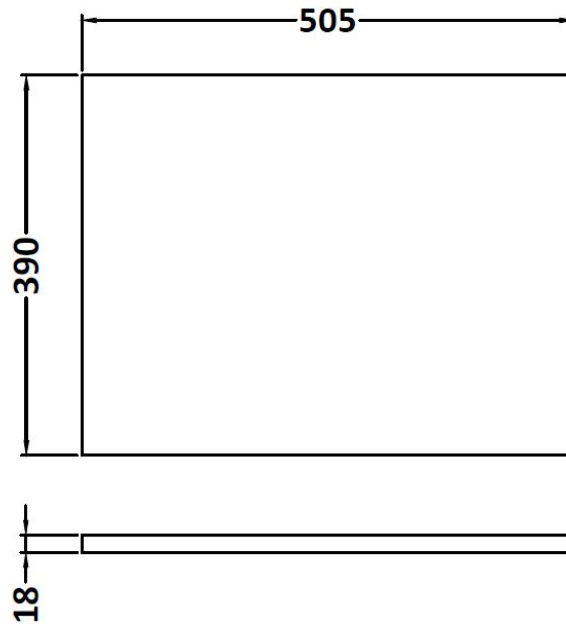

Height (mm):	405
Width (mm):	520
Depth (mm):	560
Gross Weight (kg):	10

**Packaging Data**

Box Colour:	Brown Cardboard Box
Box Qty:	1
Label Size:	100 x 50
Label Colour:	White Label
Label Qty:	2

**Outer Box Dimensions (If Applicable)**

Sales Code: MWT550

Description: 500 Worktop - 505 X 390mm

### Product Dimensions

Height (mm):	18
Width (mm):	505
Depth (mm):	390
Nett Weight (kg):	1.9

### Packaging Dimensions

Height (mm):	25
Width (mm):	525
Depth (mm):	410
Gross Weight (kg):	2