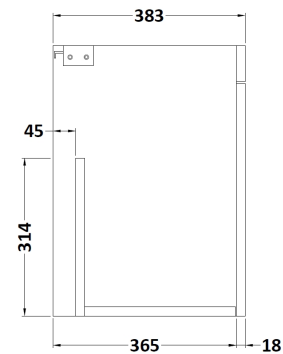

### Packaging Details

Barcode: 5056211817017

Sales Code: MOC552

Description: 500 Wall Hung 2-Door Basin Unit

**Product Dimensions**

Height (mm):	540
Width (mm):	500
Depth (mm):	383
Nett Weight (kg):	10

**Packaging Dimensions**

Height (mm):	405
Width (mm):	520
Depth (mm):	560
Gross Weight (kg):	10

**Packaging Data**

Box Colour:	Brown Cardboard Box
Box Qty:	1
Label Size:	100 x 50
Label Colour:	White Label
Label Qty:	2

**Outer Box Dimensions (If Applicable)**

### Product Dimensions

Height (mm):	18
Width (mm):	505
Depth (mm):	390
Nett Weight (kg):	1.9

### Packaging Dimensions

Height (mm):	25
Width (mm):	525
Depth (mm):	410
Gross Weight (kg):	2