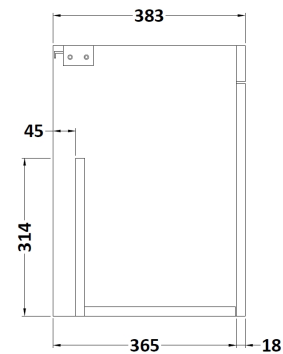

Sales Code: ATH084G

Description: 500 Wh 2-Door Vanity & Basin 4

Packaging Details

Barcode: 5056462621463

Sales Code: MOC652

Description: 500 Wall Hung 2-Door Basin Unit

Product Dimensions

Height (mm):	540
Width (mm):	500
Depth (mm):	383
Nett Weight (kg):	11

Packaging Dimensions

Height (mm):	405
Width (mm):	520
Depth (mm):	560
Gross Weight (kg):	11.5

Packaging Data

Box Colour:	Brown Cardboard Box
Box Qty:	1
Label Size:	100 x 50
Label Colour:	White Label
Label Qty:	2

Sales Code: NVM042

Description: 500 Curved Basin 1Th

Product Dimensions

Height (mm):	160
Width (mm):	510
Depth (mm):	440
Nett Weight (kg):	9

Packaging Dimensions

Height (mm):	190
Width (mm):	530
Depth (mm):	415
Gross Weight (kg):	9.5

Packaging Data

Box Colour:	Brown Cardboard Box - Printed
Box Qty:	1
Label Size:	100 x 50
Label Colour:	White Label
Label Qty:	2

Outer Box Dimensions (If Applicable)

Height (mm):	
Width (mm):	
Depth (mm):	
Gross Weight (kg):	
Barcode:	5056462620985