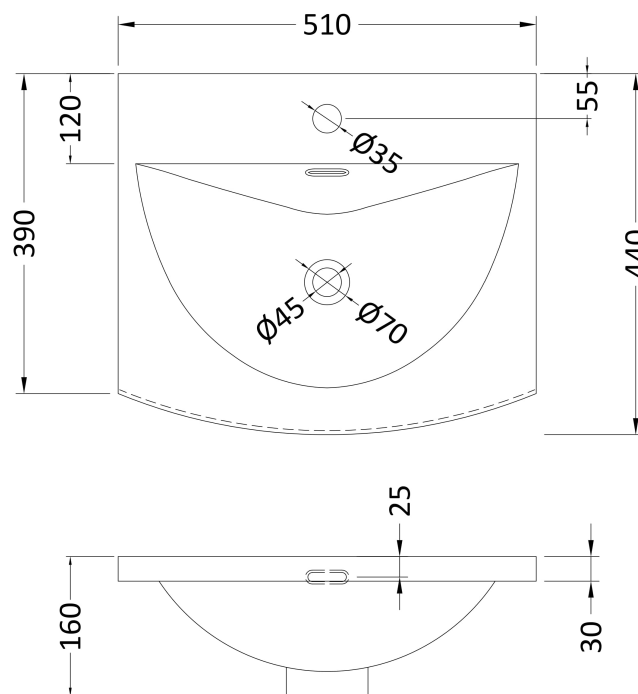

Packaging Dimensions

Height (mm):	405
Width (mm):	520
Depth (mm):	560
Gross Weight (kg):	11.5

Packaging Data

Box Colour:	Brown Cardboard Box
Box Qty:	1
Label Size:	100 x 50
Label Colour:	White Label
Label Qty:	2

Outer Box Dimensions (If Applicable)

Height (mm):	
Width (mm):	
Depth (mm):	
Gross Weight (kg):	
Barcode:	5056211816201

Product Details

Country of Origin:	United Kingdom
Fitting Instruction:	No
CE & UKCA:	N/A
FSC Certified Materials:	Yes
Colour:	Natural Oak
Construction Method:	Cam & Wood Dowel
Construction Type:	Rigid
Cabinet Finish:	MFC Textured Woodgrain
Fascia Finish:	MFC Textured Woodgrain
Cabinet Thickness (mm):	18
Fascia Thickness (mm):	18
Drawer Included:	No
Drawer Type:	Not Applicable
No of Shelves:	0
Hinge Type:	95 Degree Clip-On Soft Close
Hinge Included:	Yes, Supplied
Adjustable Legs:	No, Not Required
Fixings Included:	Yes
Handle Style:	Contemporary
Waste Shroud:	No
Handle Included:	Yes, Supplied
Handle Type:	D-Shape

Sales Code: NVM042

Description: 500 Curved Basin 1Th

Product Dimensions

Height (mm):	160
Width (mm):	510
Depth (mm):	440
Nett Weight (kg):	9

Packaging Dimensions

Height (mm):	190
Width (mm):	530
Depth (mm):	415
Gross Weight (kg):	9.5

Packaging Data

Box Colour:	Brown Cardboard Box - Printed
Box Qty:	1
Label Size:	100 x 50
Label Colour:	White Label
Label Qty:	2

Outer Box Dimensions (If Applicable)

Height (mm):	
Width (mm):	
Depth (mm):	
Gross Weight (kg):	
Barcode:	5056462620985