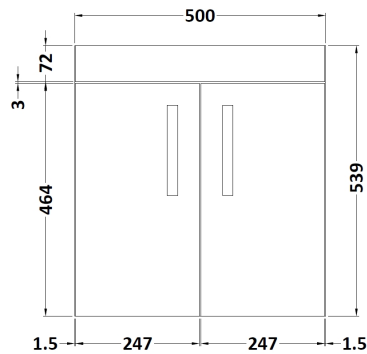

Sales Code: ATH084G

Description: 500 Wh 2-Door Vanity & Basin 4

Packaging Details

Barcode: 5056462621463

Sales Code: MOC652

Description: 500 Wall Hung 2-Door Basin Unit

Product Dimensions

Height (mm):	540
Width (mm):	500
Depth (mm):	383
Nett Weight (kg):	11

Packaging Dimensions

Height (mm):	405
Width (mm):	520
Depth (mm):	560
Gross Weight (kg):	11.5

Packaging Data

Box Colour:	Brown Cardboard Box
Box Qty:	1
Label Size:	100 x 50
Label Colour:	White Label
Label Qty:	2

Outer Box Dimensions (If Applicable)

Height (mm):	
Width (mm):	
Depth (mm):	
Gross Weight (kg):	
Barcode:	5056211816201

Product Details

Country of Origin:	United Kingdom
Fitting Instruction:	No
CE & UKCA:	N/A
FSC Certified Materials:	Yes
Colour:	Natural Oak
Construction Method:	Cam & Wood Dowel
Construction Type:	Rigid
Cabinet Finish:	MFC Textured Woodgrain
Fascia Finish:	MFC Textured Woodgrain
Cabinet Thickness (mm):	18
Fascia Thickness (mm):	18
Drawer Included:	No
Drawer Type:	Not Applicable
No of Shelves:	0
Hinge Type:	95 Degree Clip-On Soft Close
Hinge Included:	Yes, Supplied
Adjustable Legs:	No, Not Required
Fixings Included:	Yes
Handle Style:	Contemporary
Waste Shroud:	No
Handle Included:	Yes, Supplied
Handle Type:	D-Shape

Sales Code: NVM042

Description: 500 Curved Basin 1Th

Product Dimensions

Height (mm):	160
Width (mm):	510
Depth (mm):	440
Nett Weight (kg):	9

Packaging Dimensions

Height (mm):	190
Width (mm):	530
Depth (mm):	415
Gross Weight (kg):	9.5