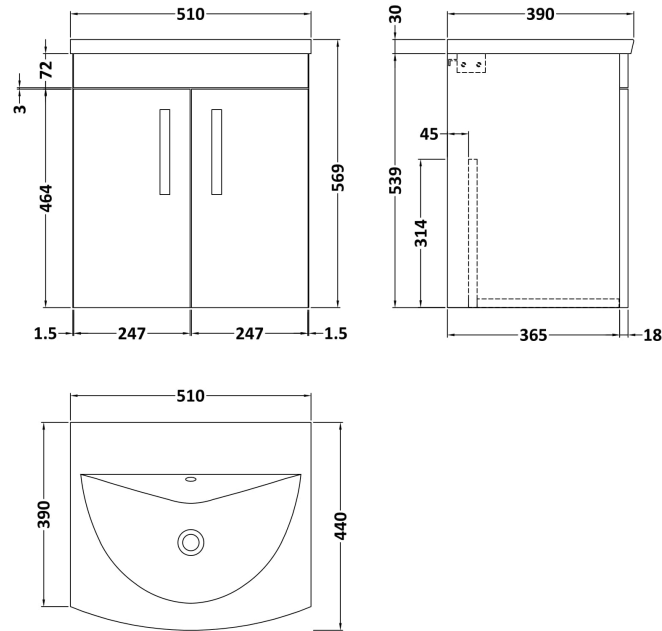

Sales Code: ATH084G

Description: 500 Wh 2-Door Vanity & Basin 4

Packaging Details

Barcode: 5056462621463

Sales Code: MOC652

Description: 500 Wall Hung 2-Door Basin Unit

Product Dimensions

Height (mm):	540
Width (mm):	500
Depth (mm):	383
Nett Weight (kg):	11

Packaging Dimensions

Height (mm):	405
Width (mm):	520
Depth (mm):	560
Gross Weight (kg):	11.5

Packaging Data

Box Colour:	Brown Cardboard Box
Box Qty:	1
Label Size:	100 x 50
Label Colour:	White Label
Label Qty:	2

Outer Box Dimensions (If Applicable)

Height (mm):	
Width (mm):	
Depth (mm):	
Gross Weight (kg):	
Barcode:	5056211816201

Product Details

Country of Origin:	United Kingdom
Fitting Instruction:	No
CE & UKCA:	N/A
FSC Certified Materials:	Yes
Colour:	Natural Oak
Construction Method:	Cam & Wood Dowel
Construction Type:	Rigid
Cabinet Finish:	MFC Textured Woodgrain
Fascia Finish:	MFC Textured Woodgrain
Cabinet Thickness (mm):	18
Fascia Thickness (mm):	18
Drawer Included:	No
Drawer Type:	Not Applicable
No of Shelves:	0
Hinge Type:	95 Degree Clip-On Soft Close
Hinge Included:	Yes, Supplied
Adjustable Legs:	No, Not Required
Fixings Included:	Yes
Handle Style:	Contemporary
Waste Shroud:	No
Handle Included:	Yes, Supplied
Handle Type:	D-Shape

Sales Code: NVM042

Description: 500 Curved Basin 1Th

Product Dimensions

Height (mm):	160
Width (mm):	510
Depth (mm):	440
Nett Weight (kg):	9

Packaging Dimensions

Height (mm):	190
Width (mm):	530
Depth (mm):	415
Gross Weight (kg):	9.5