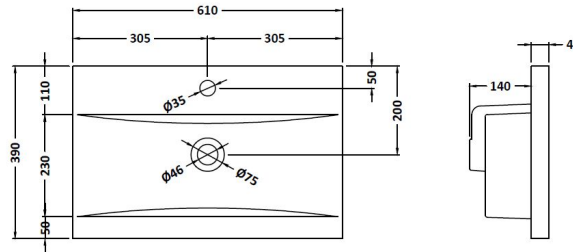

Packaging Dimensions

Height (mm):	405
Width (mm):	620
Depth (mm):	560
Gross Weight (kg):	13

Packaging Data

Box Colour:	Brown Cardboard Box
Box Qty:	1
Label Size:	100 x 50
Label Colour:	White Label
Label Qty:	2

Outer Box Dimensions (If Applicable)

Height (mm):	
Width (mm):	
Depth (mm):	
Gross Weight (kg):	
Barcode:	5056211816256

Product Details

Country of Origin:	United Kingdom
Fitting Instruction:	No
CE & UKCA:	N/A
FSC Certified Materials:	Yes
Colour:	Driftwood
Construction Method:	Cam & Wood Dowel
Construction Type:	Rigid
Cabinet Finish:	MFC Textured Woodgrain
Fascia Finish:	MFC Textured Woodgrain
Cabinet Thickness (mm):	18
Fascia Thickness (mm):	18
Drawer Included:	No
Drawer Type:	Not Applicable
No of Shelves:	0
Hinge Type:	95 Degree Clip-On Soft Close
Hinge Included:	Yes, Supplied
Adjustable Legs:	No, Not Required
Fixings Included:	Yes
Handle Style:	Contemporary
Waste Shroud:	No
Handle Included:	Yes, Supplied
Handle Type:	D-Shape

Sales Code: NVM013

Description: 600 Mid-Edged Basin 1 Th

Product Dimensions

Height (mm):	180
Width (mm):	610
Depth (mm):	390
Nett Weight (kg):	11

Packaging Dimensions

Height (mm):	200
Width (mm):	410
Depth (mm):	630
Gross Weight (kg):	11

Packaging Data

Box Colour:	Brown Cardboard Box - Printed
Box Qty:	1
Label Size:	100 x 50
Label Colour:	White Label
Label Qty:	2

Outer Box Dimensions (If Applicable)

Height (mm):	
Width (mm):	
Depth (mm):	
Gross Weight (kg):	
Barcode:	5055369043415