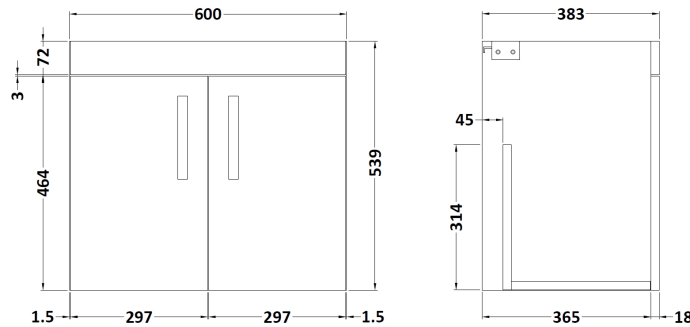

Sales Code: ATH089A

Description: 600 Wh 2-Door Vanity & Basin 1

Packaging Details

Barcode: 5056211817079

Sales Code: MOC153

Description: 600 Wall Hung 2-Door Basin Unit

Product Dimensions

Height (mm):	540
Width (mm):	600
Depth (mm):	383
Nett Weight (kg):	12.5

Packaging Dimensions

Height (mm):	405
Width (mm):	620
Depth (mm):	560
Gross Weight (kg):	13

Packaging Data

Box Colour:	Brown Cardboard Box
Box Qty:	1
Label Size:	100 x 50
Label Colour:	White Label
Label Qty:	2

Sales Code: NVM013

Description: 600 Mid-Edged Basin 1 Th

Product Dimensions

Height (mm):	180
Width (mm):	610
Depth (mm):	390
Nett Weight (kg):	11

Packaging Dimensions

Height (mm):	200
Width (mm):	410
Depth (mm):	630
Gross Weight (kg):	11

Packaging Data

Box Colour:	Brown Cardboard Box - Printed
Box Qty:	1
Label Size:	100 x 50
Label Colour:	White Label
Label Qty:	2

Outer Box Dimensions (If Applicable)

Height (mm):	
Width (mm):	
Depth (mm):	
Gross Weight (kg):	
Barcode:	5055369043415