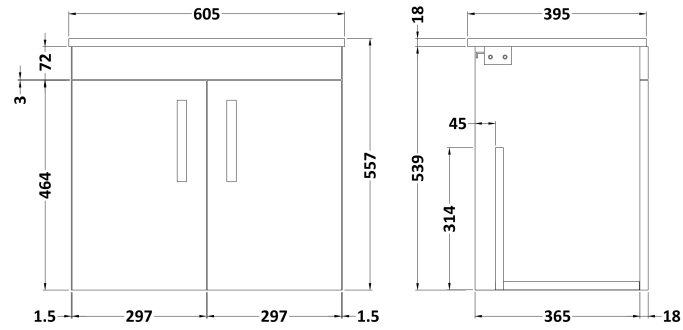

Sales Code: ATH089B

Description: 600 Wh 2-Door Vanity & Basin 2

Packaging Details

Barcode: 5056211817147

Sales Code: MOC153

Description: 600 Wall Hung 2-Door Basin Unit

Product Dimensions

Height (mm):	540
Width (mm):	600
Depth (mm):	383
Nett Weight (kg):	12.5

Packaging Dimensions

Height (mm):	405
Width (mm):	620
Depth (mm):	560
Gross Weight (kg):	13

Packaging Data

Box Colour:	Brown Cardboard Box
Box Qty:	1
Label Size:	100 x 50
Label Colour:	White Label
Label Qty:	2

Sales Code: NVM003

Description: Minimalist Basin 600mm

Product Dimensions

Height (mm):	170
Width (mm):	600
Depth (mm):	390
Nett Weight (kg):	10.76

Packaging Dimensions

Height (mm):	200
Width (mm):	400
Depth (mm):	620
Gross Weight (kg):	10.76

Packaging Data

Box Colour:	Brown Cardboard Box - Printed
Box Qty:	1
Label Size:	100 x 50
Label Colour:	White Label
Label Qty:	2

Outer Box Dimensions (If Applicable)

Height (mm):	
Width (mm):	
Depth (mm):	
Gross Weight (kg):	
Barcode:	5055146194668