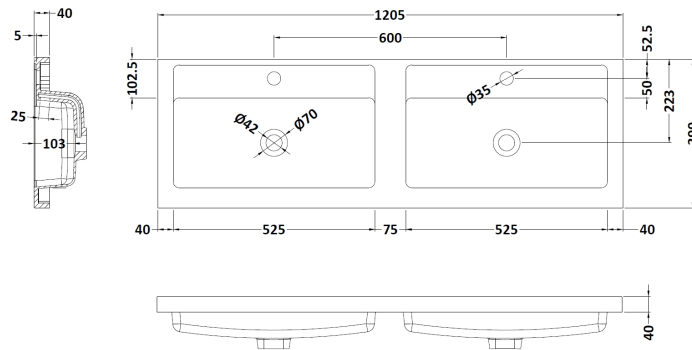

Packaging Dimensions

Height (mm):	405
Width (mm):	620
Depth (mm):	560
Gross Weight (kg):	13

Packaging Data

Box Colour:	Brown Cardboard Box
Box Qty:	1
Label Size:	100 x 50
Label Colour:	White Label
Label Qty:	2

Outer Box Dimensions (If Applicable)

Height (mm):	
Width (mm):	
Depth (mm):	
Gross Weight (kg):	
Barcode:	5056211816256

Product Details

Country of Origin:	United Kingdom
Fitting Instruction:	No
CE & UKCA:	N/A
FSC Certified Materials:	Yes
Colour:	Driftwood
Construction Method:	Cam & Wood Dowel
Construction Type:	Rigid
Cabinet Finish:	MFC Textured Woodgrain
Fascia Finish:	MFC Textured Woodgrain
Cabinet Thickness (mm):	18
Fascia Thickness (mm):	18
Drawer Included:	No
Drawer Type:	Not Applicable
No of Shelves:	0
Hinge Type:	95 Degree Clip-On Soft Close
Hinge Included:	Yes, Supplied
Adjustable Legs:	No, Not Required
Fixings Included:	Yes
Handle Style:	Contemporary
Waste Shroud:	No
Handle Included:	Yes, Supplied
Handle Type:	D-Shape

Sales Code: PMB424

Description: Double Polymarble Basin 1205 X 390

Product Dimensions

Height (mm):	390
Width (mm):	1205
Depth (mm):	157
Nett Weight (kg):	18.12

Packaging Dimensions

Height (mm):	100
Width (mm):	1205
Depth (mm):	400
Gross Weight (kg):	18.12

Packaging Data

Box Colour:	Brown Cardboard Box - Printed
Box Qty:	1
Label Size:	100 x 50
Label Colour:	White Label
Label Qty:	2

Outer Box Dimensions (If Applicable)

Height (mm):	
Width (mm):	
Depth (mm):	
Gross Weight (kg):	
Barcode:	5056211815136