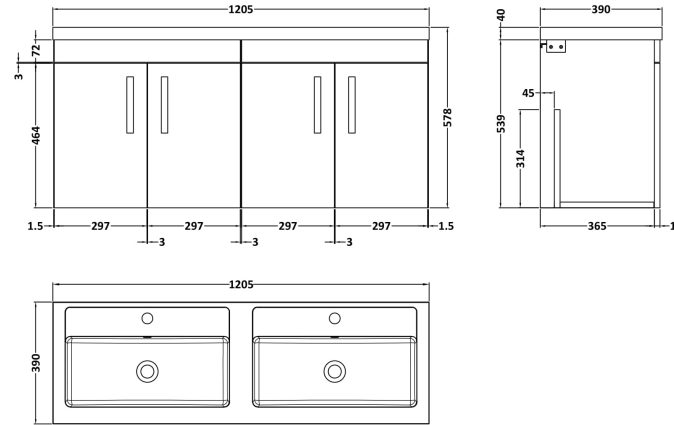

Sales Code: ATH089C

Description: 1200 Wh 4-Door Vanity & Double Basin

Packaging Details

Barcode: 5056211816553

Sales Code: MOC153

Description: 600 Wall Hung 2-Door Basin Unit

Product Dimensions

Height (mm):	540
Width (mm):	600
Depth (mm):	383
Nett Weight (kg):	12.5

Packaging Dimensions

Height (mm):	405
Width (mm):	620
Depth (mm):	560
Gross Weight (kg):	13

Packaging Data

Box Colour:	Brown Cardboard Box
Box Qty:	1
Label Size:	100 x 50
Label Colour:	White Label
Label Qty:	2

Outer Box Dimensions (If Applicable)

Height (mm):	
Width (mm):	
Depth (mm):	
Gross Weight (kg):	
Barcode:	5056211816256

Product Details

Country of Origin:	United Kingdom
Fitting Instruction:	No
CE & UKCA:	N/A
FSC Certified Materials:	Yes
Colour:	Driftwood
Construction Method:	Cam & Wood Dowel
Construction Type:	Rigid
Cabinet Finish:	MFC Textured Woodgrain
Fascia Finish:	MFC Textured Woodgrain
Cabinet Thickness (mm):	18
Fascia Thickness (mm):	18
Drawer Included:	No
Drawer Type:	Not Applicable
No of Shelves:	0
Hinge Type:	95 Degree Clip-On Soft Close
Hinge Included:	Yes, Supplied
Adjustable Legs:	No, Not Required
Fixings Included:	Yes
Handle Style:	Contemporary
Waste Shroud:	No
Handle Included:	Yes, Supplied
Handle Type:	D-Shape

Sales Code: PMB424

Description: Double Polymarble Basin 1205 X 390

Product Dimensions

Height (mm):	390
Width (mm):	1205
Depth (mm):	157
Nett Weight (kg):	18.12

Packaging Dimensions

Height (mm):	100
Width (mm):	1205
Depth (mm):	400
Gross Weight (kg):	18.12