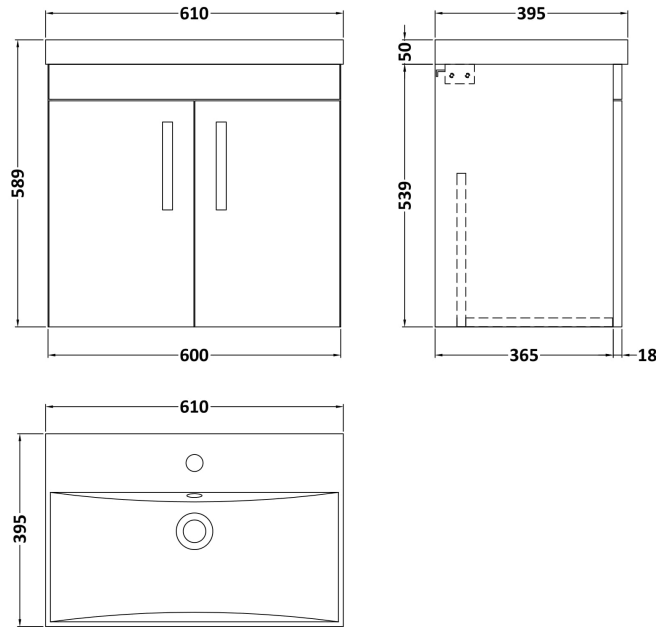

Sales Code: ATH089D

Description: 600 Wh 2-Door Vanity & Basin 3

Packaging Details

Barcode: 5056211864424

Sales Code: MOC153

Description: 600 Wall Hung 2-Door Basin Unit

Product Dimensions

Height (mm):	540
Width (mm):	600
Depth (mm):	383
Nett Weight (kg):	12.5

Packaging Dimensions

Height (mm):	405
Width (mm):	620
Depth (mm):	560
Gross Weight (kg):	13

Packaging Data

Box Colour:	Brown Cardboard Box
Box Qty:	1
Label Size:	100 x 50
Label Colour:	White Label
Label Qty:	2

Outer Box Dimensions (If Applicable)

Height (mm):	
Width (mm):	
Depth (mm):	
Gross Weight (kg):	
Barcode:	5056211816256

Product Details

Country of Origin:	United Kingdom
Fitting Instruction:	No
CE & UKCA:	N/A
FSC Certified Materials:	Yes
Colour:	Driftwood
Construction Method:	Cam & Wood Dowel
Construction Type:	Rigid
Cabinet Finish:	MFC Textured Woodgrain
Fascia Finish:	MFC Textured Woodgrain
Cabinet Thickness (mm):	18
Fascia Thickness (mm):	18
Drawer Included:	No
Drawer Type:	Not Applicable
No of Shelves:	0
Hinge Type:	95 Degree Clip-On Soft Close
Hinge Included:	Yes, Supplied
Adjustable Legs:	No, Not Required
Fixings Included:	Yes
Handle Style:	Contemporary
Waste Shroud:	No
Handle Included:	Yes, Supplied
Handle Type:	D-Shape

Sales Code: NVM033

Description: 600 Thin Edged Basin 1Th

Product Dimensions

Height (mm):	170
Width (mm):	610
Depth (mm):	395
Nett Weight (kg):	11

Packaging Dimensions

Height (mm):	190
Width (mm):	630
Depth (mm):	415
Gross Weight (kg):	11.5