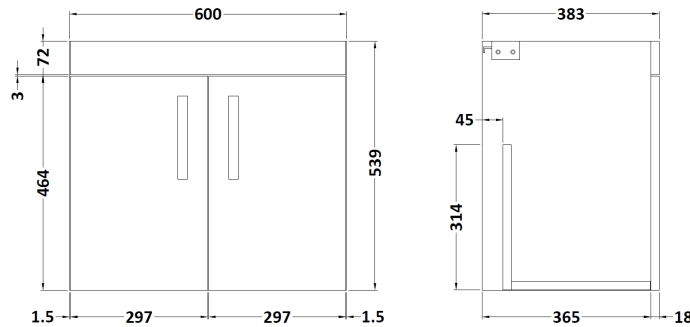

Sales Code: ATH089G

Description: 600 Wh 2-Door Vanity & Basin 4

Packaging Details

Barcode: 5056462622019

Sales Code: MOC153

Description: 600 Wall Hung 2-Door Basin Unit

Product Dimensions

Height (mm):	540
Width (mm):	600
Depth (mm):	383
Nett Weight (kg):	12.5

Packaging Dimensions

Height (mm):	405
Width (mm):	620
Depth (mm):	560
Gross Weight (kg):	13

Packaging Data

Box Colour:	Brown Cardboard Box
Box Qty:	1
Label Size:	100 x 50
Label Colour:	White Label
Label Qty:	2

Sales Code: NVM043

Description: 600 Curved Basin 1Th

Product Dimensions

Height (mm):	160
Width (mm):	610
Depth (mm):	440
Nett Weight (kg):	11

Packaging Dimensions

Height (mm):	190
Width (mm):	630
Depth (mm):	415
Gross Weight (kg):	11.5

Packaging Data

Box Colour:	Brown Cardboard Box - Printed
Box Qty:	1
Label Size:	100 x 50
Label Colour:	White Label
Label Qty:	2

Outer Box Dimensions (If Applicable)

Height (mm):	
Width (mm):	
Depth (mm):	
Gross Weight (kg):	
Barcode:	5056462620961