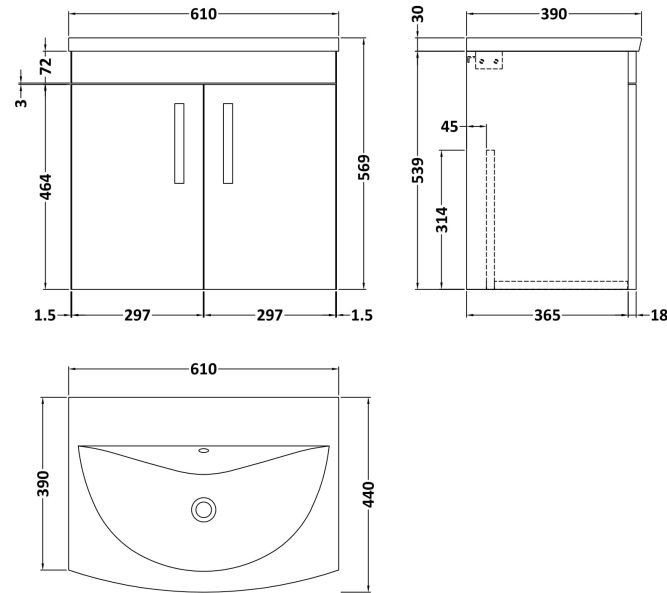

Sales Code: ATH089G

Description: 600 Wh 2-Door Vanity & Basin 4

Packaging Details

Barcode: 5056462622019

Sales Code: MOC153

Description: 600 Wall Hung 2-Door Basin Unit

Product Dimensions

Height (mm):	540
Width (mm):	600
Depth (mm):	383
Nett Weight (kg):	12.5

Packaging Dimensions

Height (mm):	405
Width (mm):	620
Depth (mm):	560
Gross Weight (kg):	13

Packaging Data

Box Colour:	Brown Cardboard Box
Box Qty:	1
Label Size:	100 x 50
Label Colour:	White Label
Label Qty:	2

Outer Box Dimensions (If Applicable)

Height (mm):	
Width (mm):	
Depth (mm):	
Gross Weight (kg):	
Barcode:	5056211816256

Product Details

Country of Origin:	United Kingdom
Fitting Instruction:	No
CE & UKCA:	N/A
FSC Certified Materials:	Yes
Colour:	Driftwood
Construction Method:	Cam & Wood Dowel
Construction Type:	Rigid
Cabinet Finish:	MFC Textured Woodgrain
Fascia Finish:	MFC Textured Woodgrain
Cabinet Thickness (mm):	18
Fascia Thickness (mm):	18
Drawer Included:	No
Drawer Type:	Not Applicable
No of Shelves:	0
Hinge Type:	95 Degree Clip-On Soft Close
Hinge Included:	Yes, Supplied
Adjustable Legs:	No, Not Required
Fixings Included:	Yes
Handle Style:	Contemporary
Waste Shroud:	No
Handle Included:	Yes, Supplied
Handle Type:	D-Shape

Sales Code: NVM043

Description: 600 Curved Basin 1Th

Product Dimensions

Height (mm):	160
Width (mm):	610
Depth (mm):	440
Nett Weight (kg):	11

Packaging Dimensions

Height (mm):	190
Width (mm):	630
Depth (mm):	415
Gross Weight (kg):	11.5