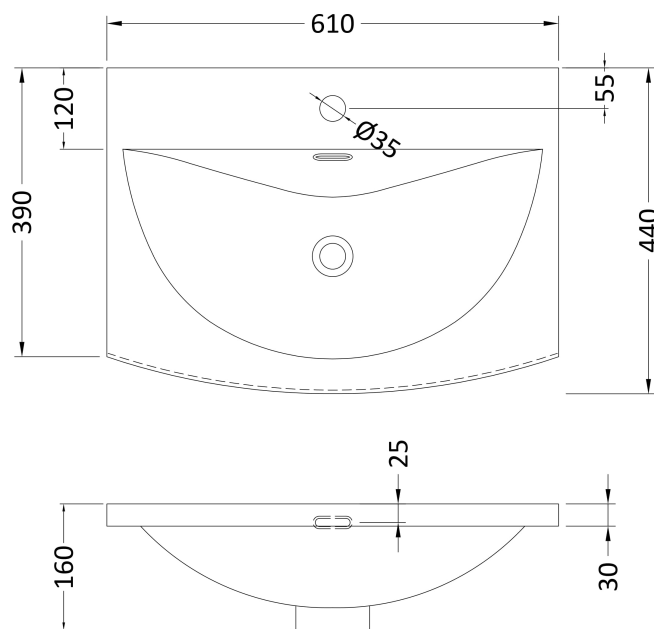

Packaging Dimensions

Height (mm):	405
Width (mm):	620
Depth (mm):	560
Gross Weight (kg):	13

Packaging Data

Box Colour:	Brown Cardboard Box
Box Qty:	1
Label Size:	100 x 50
Label Colour:	White Label
Label Qty:	2

Outer Box Dimensions (If Applicable)

Height (mm):	
Width (mm):	
Depth (mm):	
Gross Weight (kg):	
Barcode:	5056211816256

Product Details

Country of Origin:	United Kingdom
Fitting Instruction:	No
CE & UKCA:	N/A
FSC Certified Materials:	Yes
Colour:	Driftwood
Construction Method:	Cam & Wood Dowel
Construction Type:	Rigid
Cabinet Finish:	MFC Textured Woodgrain
Fascia Finish:	MFC Textured Woodgrain
Cabinet Thickness (mm):	18
Fascia Thickness (mm):	18
Drawer Included:	No
Drawer Type:	Not Applicable
No of Shelves:	0
Hinge Type:	95 Degree Clip-On Soft Close
Hinge Included:	Yes, Supplied
Adjustable Legs:	No, Not Required
Fixings Included:	Yes
Handle Style:	Contemporary
Waste Shroud:	No
Handle Included:	Yes, Supplied
Handle Type:	D-Shape

Sales Code: NVM043

Description: 600 Curved Basin 1Th

Product Dimensions

Height (mm):	160
Width (mm):	610
Depth (mm):	440
Nett Weight (kg):	11

Packaging Dimensions

Height (mm):	190
Width (mm):	630
Depth (mm):	415
Gross Weight (kg):	11.5

Packaging Data

Box Colour:	Brown Cardboard Box - Printed
Box Qty:	1
Label Size:	100 x 50
Label Colour:	White Label
Label Qty:	2

Outer Box Dimensions (If Applicable)

Height (mm):	
Width (mm):	
Depth (mm):	
Gross Weight (kg):	
Barcode:	5056462620961