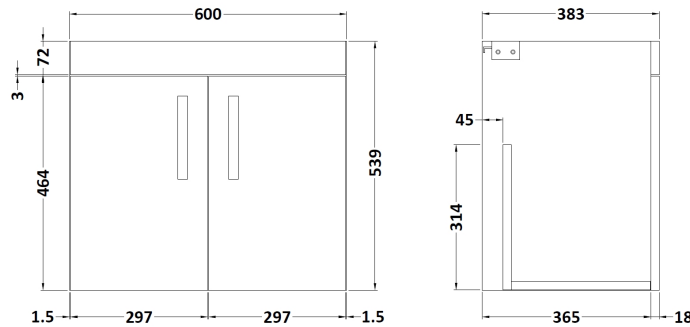

Sales Code: ATH089LBG

Description: 600 W/H 2-Door Unit & Lam Worktop

Packaging Details

Barcode: 5056462613345

Sales Code: MOC153

Description: 600 Wall Hung 2-Door Basin Unit

Product Dimensions

Height (mm):	540
Width (mm):	600
Depth (mm):	383
Nett Weight (kg):	12.5

Packaging Dimensions

Height (mm):	405
Width (mm):	620
Depth (mm):	560
Gross Weight (kg):	13

Packaging Data

Box Colour:	Brown Cardboard Box
Box Qty:	1
Label Size:	100 x 50
Label Colour:	White Label
Label Qty:	2

Sales Code: LBG600

Description: Laminate Worktop 605X390x22mm

Product Dimensions

Height (mm):	22
Width (mm):	605
Depth (mm):	390
Nett Weight (kg):	2

Packaging Dimensions

Height (mm):	25
Width (mm):	610
Depth (mm):	455
Gross Weight (kg):	2

Packaging Data

Box Colour:	Brown Cardboard Box
Box Qty:	1
Label Size:	100 x 50
Label Colour:	White Label
Label Qty:	1

Outer Box Dimensions (If Applicable)

Height (mm):	
Width (mm):	
Depth (mm):	
Gross Weight (kg):	
Barcode:	5056211874164