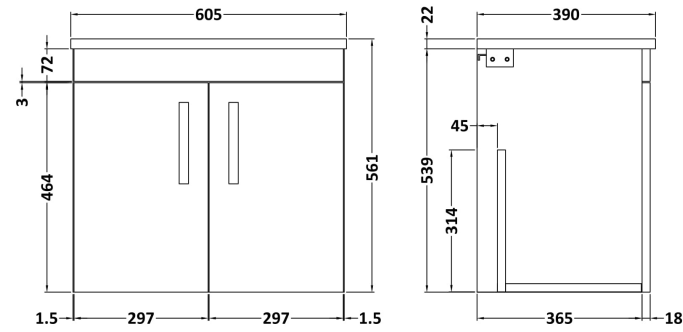

Sales Code: ATH089LBG

Description: 600 W/H 2-Door Unit & Lam Worktop

Packaging Details

Barcode: 5056462613345

Sales Code: MOC153

Description: 600 Wall Hung 2-Door Basin Unit

Product Dimensions

Height (mm):	540
Width (mm):	600
Depth (mm):	383
Nett Weight (kg):	12.5

Packaging Dimensions

Height (mm):	405
Width (mm):	620
Depth (mm):	560
Gross Weight (kg):	13

Packaging Data

Box Colour:	Brown Cardboard Box
Box Qty:	1
Label Size:	100 x 50
Label Colour:	White Label
Label Qty:	2

Outer Box Dimensions (If Applicable)

Height (mm):	
Width (mm):	
Depth (mm):	
Gross Weight (kg):	
Barcode:	5056211816256

Product Details

Country of Origin:	United Kingdom
Fitting Instruction:	No
Certification:	FSC: Yes CE: N/A
Colour:	Driftwood
Construction Method:	Cam & Wood Dowel
Construction Type:	Rigid
Cabinet Finish:	MFC Textured Woodgrain
Fascia Finish:	MFC Textured Woodgrain
Cabinet Thickness (mm):	18
Fascia Thickness (mm):	18
Drawer Included:	No
Drawer Type:	Not Applicable
No of Shelves:	0
Hinge Type:	95 Degree Clip-On Soft Close
Hinge Included:	Yes, Supplied
Adjustable Legs:	No, Not Required
Fixings Included:	Yes
Handle Style:	Contemporary
Handle Included:	Yes, Supplied
Waste Shroud:	No
Handle Type:	D-Shape

Sales Code: LBG600

Description: Laminate Worktop 605X390x22mm

Product Dimensions

Height (mm):	22
Width (mm):	605
Depth (mm):	390
Nett Weight (kg):	2

Packaging Dimensions

Height (mm):	25
Width (mm):	610
Depth (mm):	455
Gross Weight (kg):	2