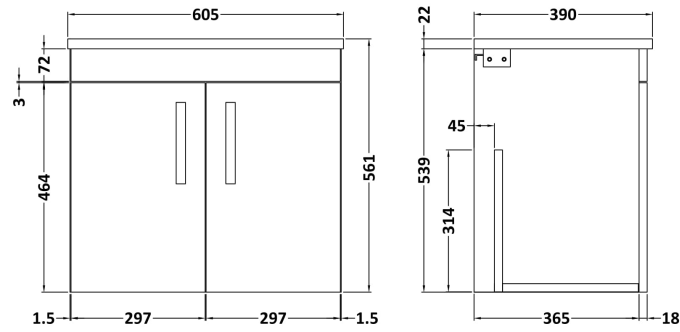

Sales Code: ATH089LSB

Description: 600 W/H 2-Door Unit & Lam Worktop

Packaging Details

Barcode: 5056462612867