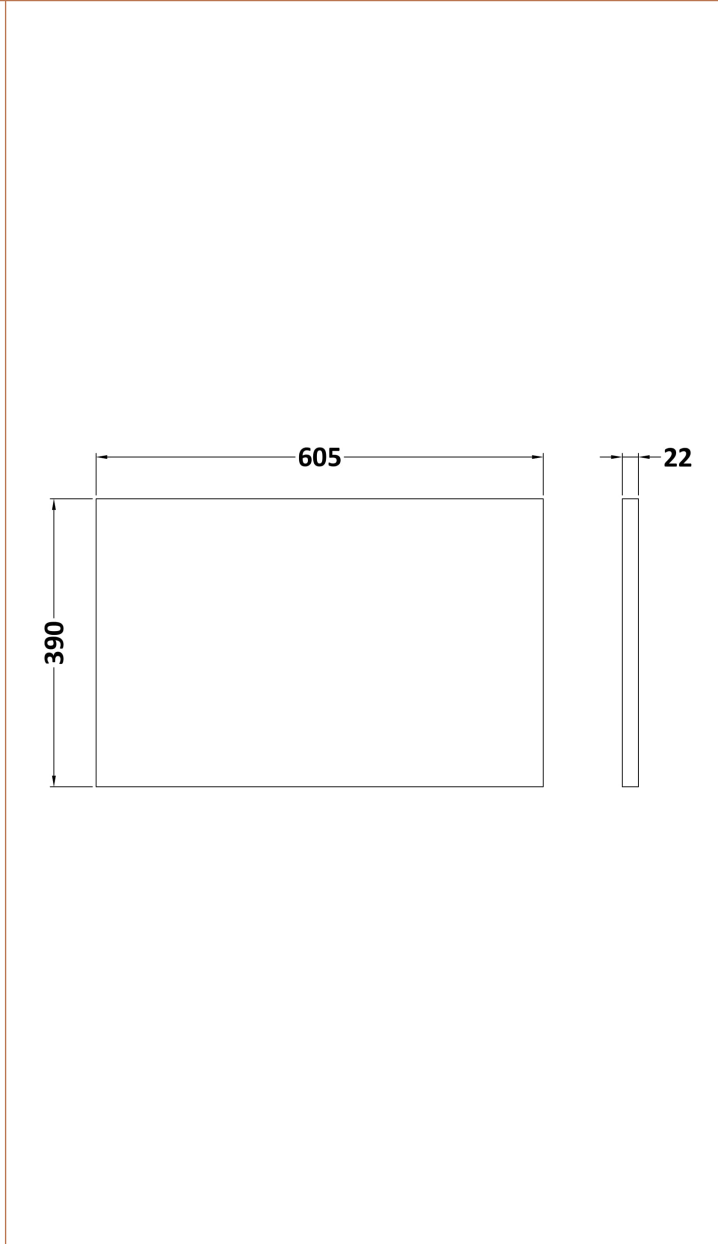

### Product Dimensions

Height (mm):	540
Width (mm):	600
Depth (mm):	383
Nett Weight (kg):	12.5

### Packaging Dimensions

Height (mm):	405
Width (mm):	620
Depth (mm):	560
Gross Weight (kg):	13

### Outer Box Dimensions (If Applicable)

Height (mm):	
Width (mm):	
Depth (mm):	
Gross Weight (kg):	
Barcode:	5056211816256

**Sales Code:** LSB600

**Description:** Laminate Worktop 605X390x22mm

**Product Dimensions**

Height (mm):	22
Width (mm):	605
Depth (mm):	390
Nett Weight (kg):	2

**Packaging Dimensions**

Height (mm):	25
Width (mm):	610
Depth (mm):	455
Gross Weight (kg):	2