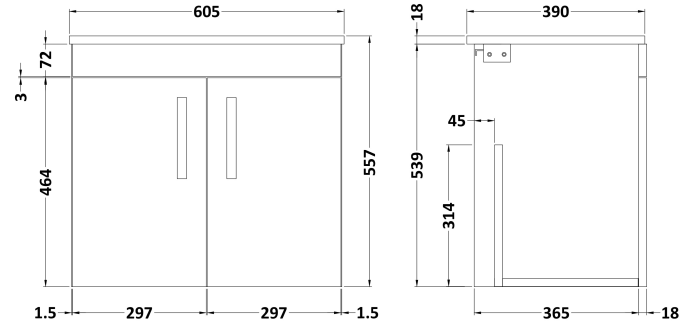

Sales Code: ATH089W

Description: 600 Wh 2-Door Vanity & Worktop

Packaging Details

Barcode: 5056211817215