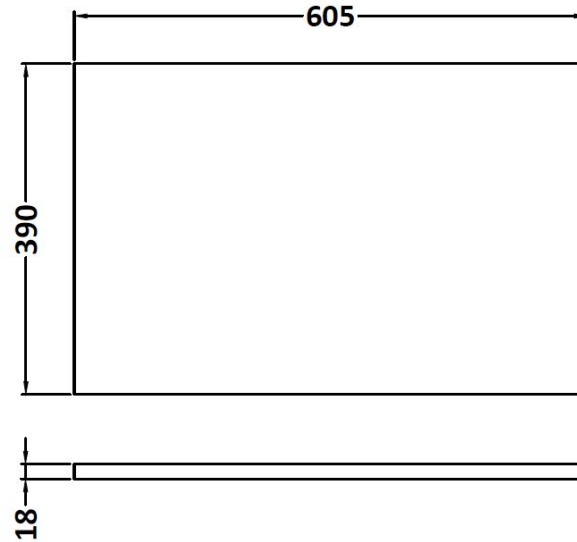

### Product Dimensions

Height (mm):	540
Width (mm):	600
Depth (mm):	383
Nett Weight (kg):	12.5

### Packaging Dimensions

Height (mm):	405
Width (mm):	620
Depth (mm):	560
Gross Weight (kg):	13

### Outer Box Dimensions (If Applicable)

Height (mm):	
Width (mm):	
Depth (mm):	
Gross Weight (kg):	
Barcode:	5056211816256

### Product Dimensions

Height (mm):	18
Width (mm):	605
Depth (mm):	390
Nett Weight (kg):	2.5