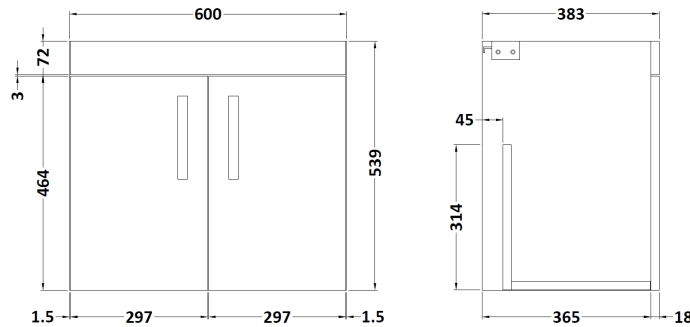

Sales Code: ATH090A

Description: 600 Wh 2-Door Vanity & Basin 1

Packaging Details

Barcode: 5056211817086

Sales Code: MOC553

Description: 600 Wall Hung 2-Door Basin Unit

Product Dimensions

Height (mm):	540
Width (mm):	600
Depth (mm):	383
Nett Weight (kg):	12.9

Packaging Dimensions

Height (mm):	405
Width (mm):	620
Depth (mm):	560
Gross Weight (kg):	12.9

Packaging Data

Box Colour:	Brown Cardboard Box
Box Qty:	1
Label Size:	100 x 50
Label Colour:	White Label
Label Qty:	2

Sales Code: NVM013

Description: 600 Mid-Edged Basin 1 Th

Product Dimensions

Height (mm):	180
Width (mm):	610
Depth (mm):	390
Nett Weight (kg):	11

Packaging Dimensions

Height (mm):	200
Width (mm):	410
Depth (mm):	630
Gross Weight (kg):	11

Packaging Data

Box Colour:	Brown Cardboard Box - Printed
Box Qty:	1
Label Size:	100 x 50
Label Colour:	White Label
Label Qty:	2

Outer Box Dimensions (If Applicable)

Height (mm):	
Width (mm):	
Depth (mm):	
Gross Weight (kg):	
Barcode:	5055369043415