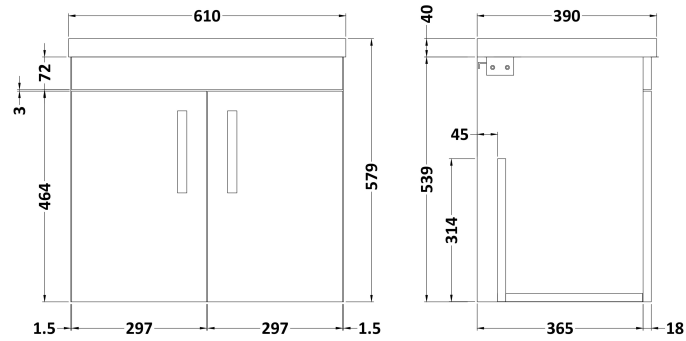

Sales Code: ATH090A

Description: 600 Wh 2-Door Vanity & Basin 1

Packaging Details

Barcode: 5056211817086

Sales Code: MOC553

Description: 600 Wall Hung 2-Door Basin Unit

Product Dimensions

Height (mm):	540
Width (mm):	600
Depth (mm):	383
Nett Weight (kg):	12.9

Packaging Dimensions

Height (mm):	405
Width (mm):	620
Depth (mm):	560
Gross Weight (kg):	12.9

Packaging Data

Box Colour:	Brown Cardboard Box
Box Qty:	1
Label Size:	100 x 50
Label Colour:	White Label
Label Qty:	2

Sales Code: NVM013

Description: 600 Mid-Edged Basin 1 Th

Product Dimensions

Height (mm):	180
Width (mm):	610
Depth (mm):	390
Nett Weight (kg):	11

Packaging Dimensions

Height (mm):	200
Width (mm):	410
Depth (mm):	630
Gross Weight (kg):	11

Packaging Data

Box Colour:	Brown Cardboard Box - Printed
Box Qty:	1
Label Size:	100 x 50
Label Colour:	White Label
Label Qty:	2

Outer Box Dimensions (If Applicable)

Height (mm):	
Width (mm):	
Depth (mm):	
Gross Weight (kg):	
Barcode:	5055369043415