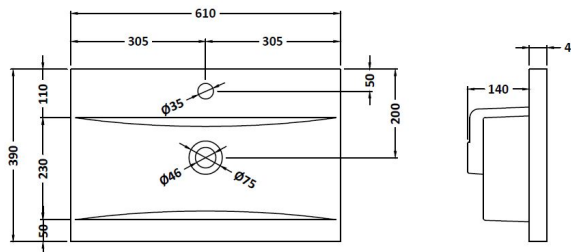

Packaging Dimensions

Height (mm):	405
Width (mm):	620
Depth (mm):	560
Gross Weight (kg):	12.9

Packaging Data

Box Colour:	Brown Cardboard Box
Box Qty:	1
Label Size:	100 x 50
Label Colour:	White Label
Label Qty:	2

Outer Box Dimensions (If Applicable)

Height (mm):	
Width (mm):	
Depth (mm):	
Gross Weight (kg):	
Barcode:	5056211816263

Product Details

Country of Origin:	United Kingdom
Fitting Instruction:	No
CE & UKCA:	N/A
FSC Certified Materials:	Yes
Colour:	Stone Grey
Construction Method:	Cam & Wood Dowel
Construction Type:	Rigid
Cabinet Finish:	MFC Smooth Matt
Fascia Finish:	MFC Smooth Matt
Cabinet Thickness (mm):	18
Fascia Thickness (mm):	18
Drawer Included:	No
Drawer Type:	Not Applicable
No of Shelves:	0
Hinge Type:	95 Degree Clip-On Soft Close
Hinge Included:	Yes, Supplied
Adjustable Legs:	No, Not Required
Fixings Included:	Yes
Handle Style:	Contemporary
Waste Shroud:	No
Handle Included:	Yes, Supplied
Handle Type:	D-Shape

Sales Code: NVM013

Description: 600 Mid-Edged Basin 1 Th

Product Dimensions

Height (mm):	180
Width (mm):	610
Depth (mm):	390
Nett Weight (kg):	11

Packaging Dimensions

Height (mm):	200
Width (mm):	410
Depth (mm):	630
Gross Weight (kg):	11

Packaging Data

Box Colour:	Brown Cardboard Box - Printed
Box Qty:	1
Label Size:	100 x 50
Label Colour:	White Label
Label Qty:	2

Outer Box Dimensions (If Applicable)

Height (mm):	
Width (mm):	
Depth (mm):	
Gross Weight (kg):	
Barcode:	5055369043415