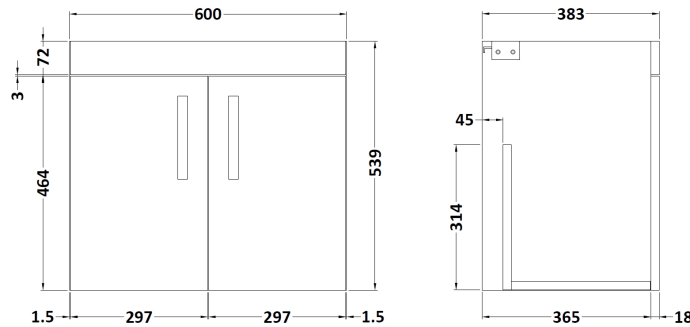

### Product Dimensions

Height (mm):	540
Width (mm):	600
Depth (mm):	383
Nett Weight (kg):	12.9

### Packaging Dimensions

Height (mm):	405
Width (mm):	620
Depth (mm):	560
Gross Weight (kg):	12.9

### Product Dimensions

Height (mm):	170
Width (mm):	610
Depth (mm):	395
Nett Weight (kg):	11

### Packaging Dimensions

Height (mm):	190
Width (mm):	630
Depth (mm):	415
Gross Weight (kg):	11.5