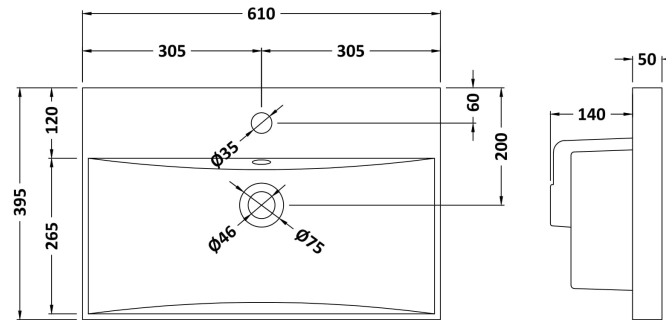

### Product Dimensions

Height (mm):	540
Width (mm):	600
Depth (mm):	383
Nett Weight (kg):	12.9

### Packaging Dimensions

Height (mm):	405
Width (mm):	620
Depth (mm):	560
Gross Weight (kg):	12.9

### Outer Box Dimensions (If Applicable)

Height (mm):	
Width (mm):	
Depth (mm):	
Gross Weight (kg):	
Barcode:	5056211816263

### Product Dimensions

Height (mm):	170
Width (mm):	610
Depth (mm):	395
Nett Weight (kg):	11