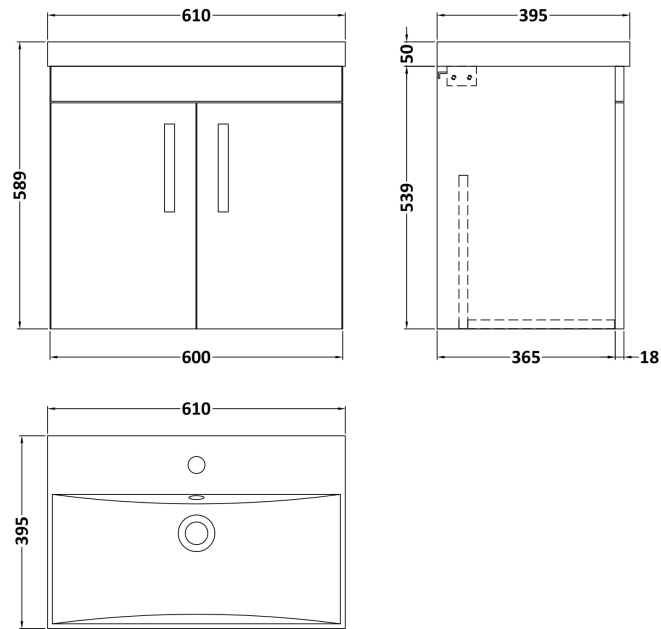

Sales Code: ATH090D

Description: 600 Wh 2-Door Vanity & Basin 3

Packaging Details

Barcode: 5056211864431