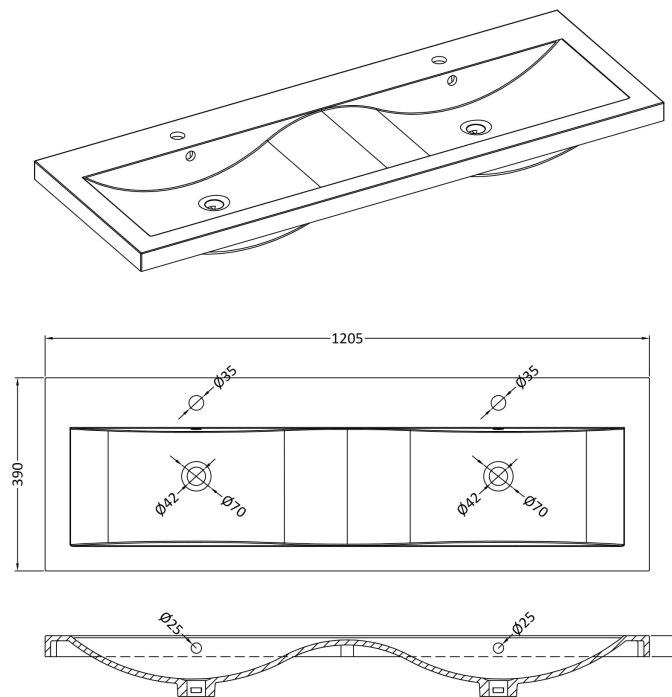

Sales Code: ATH090F

Description: 1200 Wh 4-Door Vanity & Double Basin

Packaging Details

Barcode: 5056211888833

Sales Code: MOC553

Description: 600 Wall Hung 2-Door Basin Unit

Product Dimensions

Height (mm):	540
Width (mm):	600
Depth (mm):	383
Nett Weight (kg):	12.9

Packaging Dimensions

Height (mm):	405
Width (mm):	620
Depth (mm):	560
Gross Weight (kg):	12.9

Packaging Data

Box Colour:	Brown Cardboard Box
Box Qty:	1
Label Size:	100 x 50
Label Colour:	White Label
Label Qty:	2

Outer Box Dimensions (If Applicable)

Height (mm):	
Width (mm):	
Depth (mm):	
Gross Weight (kg):	
Barcode:	5056211816263

Product Details

Country of Origin:	United Kingdom
Fitting Instruction:	No
CE & UKCA:	N/A
FSC Certified Materials:	Yes
Colour:	Stone Grey
Construction Method:	Cam & Wood Dowel
Construction Type:	Rigid
Cabinet Finish:	MFC Smooth Matt
Fascia Finish:	MFC Smooth Matt
Cabinet Thickness (mm):	18
Fascia Thickness (mm):	18
Drawer Included:	No
Drawer Type:	Not Applicable
No of Shelves:	0
Hinge Type:	95 Degree Clip-On Soft Close
Hinge Included:	Yes, Supplied
Adjustable Legs:	No, Not Required
Fixings Included:	Yes
Handle Style:	Contemporary
Waste Shroud:	No
Handle Included:	Yes, Supplied
Handle Type:	D-Shape

Sales Code: CBM424

Description: Double Ceramic Basin 1208X392

Product Dimensions

Height (mm):	390
Width (mm):	1205
Depth (mm):	175
Nett Weight (kg):	27

Packaging Dimensions

Height (mm):	205
Width (mm):	1270
Depth (mm):	510
Gross Weight (kg):	27