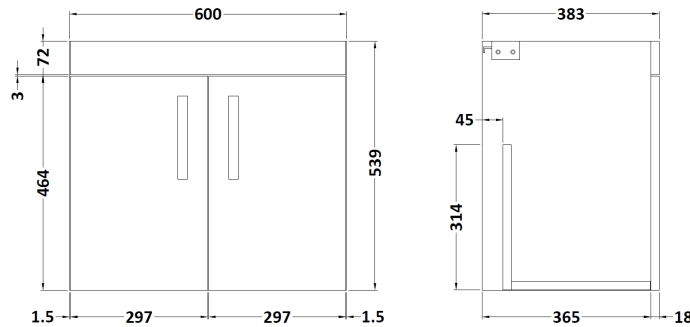

Sales Code: ATH090F

Description: 1200 Wh 4-Door Vanity & Double Basin

Packaging Details

Barcode: 5056211888833

Sales Code: MOC553

Description: 600 Wall Hung 2-Door Basin Unit

Product Dimensions

Height (mm):	540
Width (mm):	600
Depth (mm):	383
Nett Weight (kg):	12.9

Packaging Dimensions

Height (mm):	405
Width (mm):	620
Depth (mm):	560
Gross Weight (kg):	12.9

Packaging Data

Box Colour:	Brown Cardboard Box
Box Qty:	1
Label Size:	100 x 50
Label Colour:	White Label
Label Qty:	2

Sales Code: CBM424

Description: Double Ceramic Basin 1208X392

Product Dimensions

Height (mm):	390
Width (mm):	1205
Depth (mm):	175
Nett Weight (kg):	27

Packaging Dimensions

Height (mm):	205
Width (mm):	1270
Depth (mm):	510
Gross Weight (kg):	27

Packaging Data

Box Colour:	Brown Cardboard Box - Printed
Box Qty:	1
Label Size:	100 x 50
Label Colour:	White Label
Label Qty:	2

Outer Box Dimensions (If Applicable)

Height (mm):	
Width (mm):	
Depth (mm):	
Gross Weight (kg):	
Barcode:	5056211875826