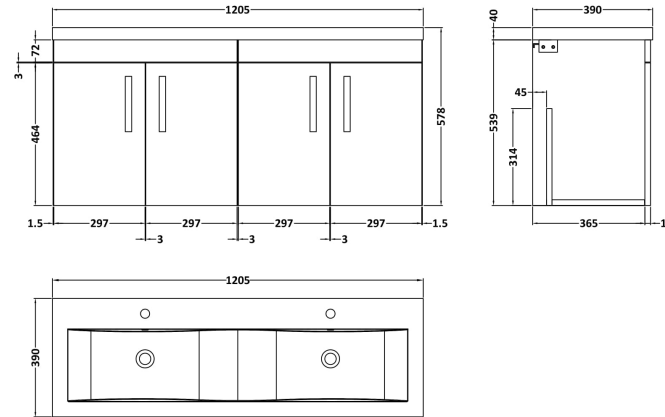

Sales Code: ATH090F

Description: 1200 Wh 4-Door Vanity & Double Basin

Packaging Details

Barcode: 5056211888833

Sales Code: MOC553

Description: 600 Wall Hung 2-Door Basin Unit

Product Dimensions

Height (mm):	540
Width (mm):	600
Depth (mm):	383
Nett Weight (kg):	12.9

Packaging Dimensions

Height (mm):	405
Width (mm):	620
Depth (mm):	560
Gross Weight (kg):	12.9

Packaging Data

Box Colour:	Brown Cardboard Box
Box Qty:	1
Label Size:	100 x 50
Label Colour:	White Label
Label Qty:	2

Outer Box Dimensions (If Applicable)

Height (mm):	
Width (mm):	
Depth (mm):	
Gross Weight (kg):	
Barcode:	5056211816263

Product Details

Country of Origin:	United Kingdom
Fitting Instruction:	No
CE & UKCA:	N/A
FSC Certified Materials:	Yes
Colour:	Stone Grey
Construction Method:	Cam & Wood Dowel
Construction Type:	Rigid
Cabinet Finish:	MFC Smooth Matt
Fascia Finish:	MFC Smooth Matt
Cabinet Thickness (mm):	18
Fascia Thickness (mm):	18
Drawer Included:	No
Drawer Type:	Not Applicable
No of Shelves:	0
Hinge Type:	95 Degree Clip-On Soft Close
Hinge Included:	Yes, Supplied
Adjustable Legs:	No, Not Required
Fixings Included:	Yes
Handle Style:	Contemporary
Waste Shroud:	No
Handle Included:	Yes, Supplied
Handle Type:	D-Shape

Sales Code: CBM424

Description: Double Ceramic Basin 1208X392

Product Dimensions

Height (mm):	390
Width (mm):	1205
Depth (mm):	175
Nett Weight (kg):	27

Packaging Dimensions

Height (mm):	205
Width (mm):	1270
Depth (mm):	510
Gross Weight (kg):	27