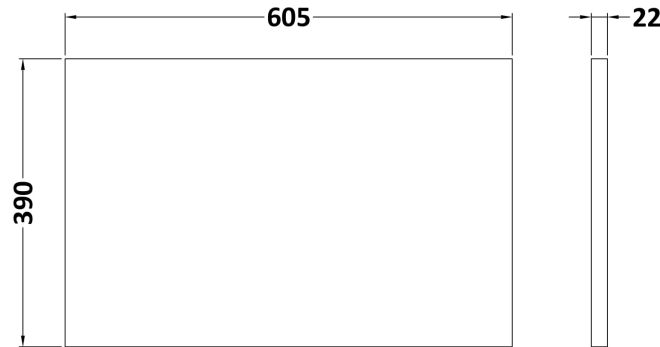

Packaging Dimensions

Height (mm):	405
Width (mm):	620
Depth (mm):	560
Gross Weight (kg):	12.9

Packaging Data

Box Colour:	Brown Cardboard Box
Box Qty:	1
Label Size:	100 x 50
Label Colour:	White Label
Label Qty:	2

Outer Box Dimensions (If Applicable)

Height (mm):	
Width (mm):	
Depth (mm):	
Gross Weight (kg):	
Barcode:	5056211816263

Product Details

Country of Origin:	United Kingdom
Fitting Instruction:	No
Certification:	FSC: Yes CE: N/A
Colour:	Stone Grey
Construction Method:	Cam & Wood Dowel
Construction Type:	Rigid
Cabinet Finish:	MFC Smooth Matt
Fascia Finish:	MFC Smooth Matt
Cabinet Thickness (mm):	18
Fascia Thickness (mm):	18
Drawer Included:	No
Drawer Type:	Not Applicable
No of Shelves:	0
Hinge Type:	95 Degree Clip-On Soft Close
Hinge Included:	Yes, Supplied
Adjustable Legs:	No, Not Required
Fixings Included:	Yes
Handle Style:	Contemporary
Handle Included:	Yes, Supplied
Waste Shroud:	No
Handle Type:	D-Shape

Sales Code: LSW600

Description: Laminate Worktop 605X390x22mm

Product Dimensions

Height (mm):	22
Width (mm):	605
Depth (mm):	390
Nett Weight (kg):	2

Packaging Dimensions

Height (mm):	25
Width (mm):	610
Depth (mm):	455
Gross Weight (kg):	2

Packaging Data

Box Colour:	Brown Cardboard Box
Box Qty:	1
Label Size:	100 x 50
Label Colour:	White Label
Label Qty:	1

Outer Box Dimensions (If Applicable)

Height (mm):	
Width (mm):	
Depth (mm):	
Gross Weight (kg):	
Barcode:	5056211874188