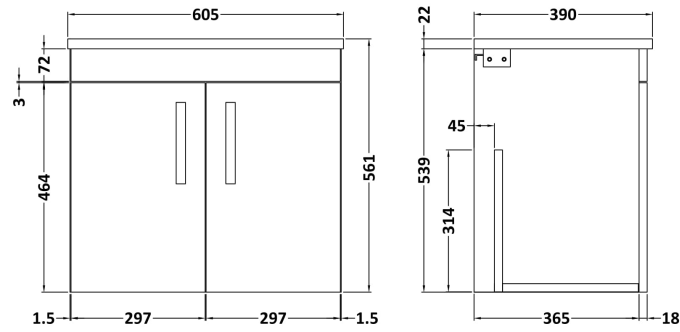

Sales Code: ATH090LSW

Description: 600 W/H 2-Door Unit & Lam Worktop

Packaging Details

Barcode: 5056462612393

Sales Code: MOC553

Description: 600 Wall Hung 2-Door Basin Unit

Product Dimensions

Height (mm):	540
Width (mm):	600
Depth (mm):	383
Nett Weight (kg):	12.9

Packaging Dimensions

Height (mm):	405
Width (mm):	620
Depth (mm):	560
Gross Weight (kg):	12.9

Packaging Data

Box Colour:	Brown Cardboard Box
Box Qty:	1
Label Size:	100 x 50
Label Colour:	White Label
Label Qty:	2

Sales Code: LSW600

Description: Laminate Worktop 605X390x22mm

Product Dimensions

Height (mm):	22
Width (mm):	605
Depth (mm):	390
Nett Weight (kg):	2

Packaging Dimensions

Height (mm):	25
Width (mm):	610
Depth (mm):	455
Gross Weight (kg):	2

Packaging Data

Box Colour:	Brown Cardboard Box
Box Qty:	1
Label Size:	100 x 50
Label Colour:	White Label
Label Qty:	1

Outer Box Dimensions (If Applicable)

Height (mm):	
Width (mm):	
Depth (mm):	
Gross Weight (kg):	
Barcode:	5056211874188