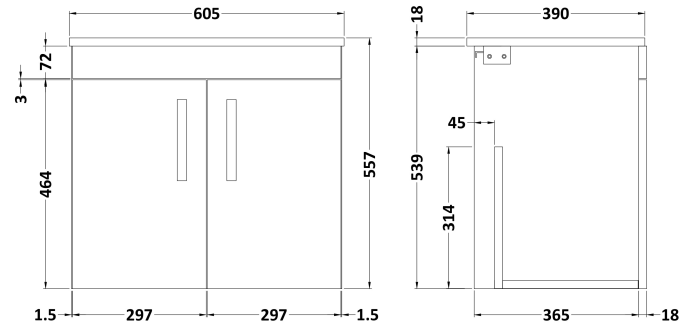

Sales Code: ATH090W

Description: 600 Wh 2-Door Vanity & Worktop

Packaging Details

Barcode: 5056211817222

Sales Code: MOC553

Description: 600 Wall Hung 2-Door Basin Unit

Product Dimensions

Height (mm):	540
Width (mm):	600
Depth (mm):	383
Nett Weight (kg):	12.9

Packaging Dimensions

Height (mm):	405
Width (mm):	620
Depth (mm):	560
Gross Weight (kg):	12.9

Packaging Data

Box Colour:	Brown Cardboard Box
Box Qty:	1
Label Size:	100 x 50
Label Colour:	White Label
Label Qty:	2

Sales Code: MWT560

Description: 600 Worktop - 605 X 390mm

Product Dimensions

Height (mm):	18
Width (mm):	605
Depth (mm):	390
Nett Weight (kg):	2.4

Packaging Dimensions

Height (mm):	25
Width (mm):	625
Depth (mm):	410
Gross Weight (kg):	2.5

Packaging Data

Box Colour:	Brown Cardboard Box
Box Qty:	1
Label Size:	50 x 100
Label Colour:	White Label
Label Qty:	1

Outer Box Dimensions (If Applicable)

Height (mm):	
Width (mm):	
Depth (mm):	
Gross Weight (kg):	
Barcode:	5055275897850