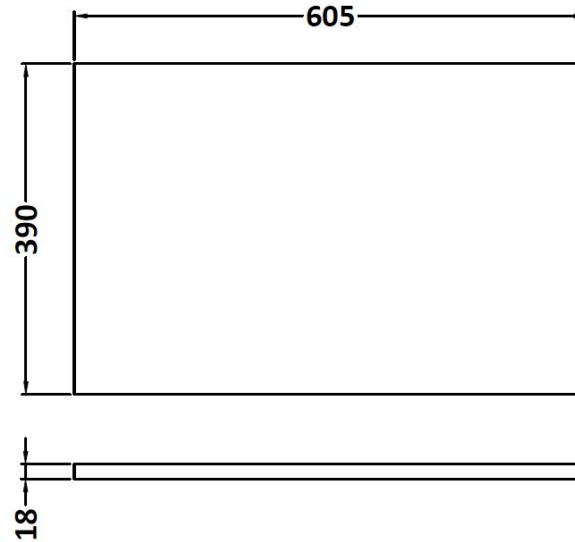

Sales Code: ATH090W

Description: 600 Wh 2-Door Vanity & Worktop

Packaging Details

Barcode: 5056211817222

Sales Code: MOC553

Description: 600 Wall Hung 2-Door Basin Unit

Product Dimensions

Height (mm):	540
Width (mm):	600
Depth (mm):	383
Nett Weight (kg):	12.9

Packaging Dimensions

Height (mm):	405
Width (mm):	620
Depth (mm):	560
Gross Weight (kg):	12.9

Packaging Data

Box Colour:	Brown Cardboard Box
Box Qty:	1
Label Size:	100 x 50
Label Colour:	White Label
Label Qty:	2

Sales Code: MWT560

Description: 600 Worktop - 605 X 390mm

Product Dimensions

Height (mm):	18
Width (mm):	605
Depth (mm):	390
Nett Weight (kg):	2.4

Packaging Dimensions

Height (mm):	25
Width (mm):	625
Depth (mm):	410
Gross Weight (kg):	2.5

Packaging Data

Box Colour:	Brown Cardboard Box
Box Qty:	1
Label Size:	50 x 100
Label Colour:	White Label
Label Qty:	1

Outer Box Dimensions (If Applicable)

Height (mm):	
Width (mm):	
Depth (mm):	
Gross Weight (kg):	
Barcode:	5055275897850