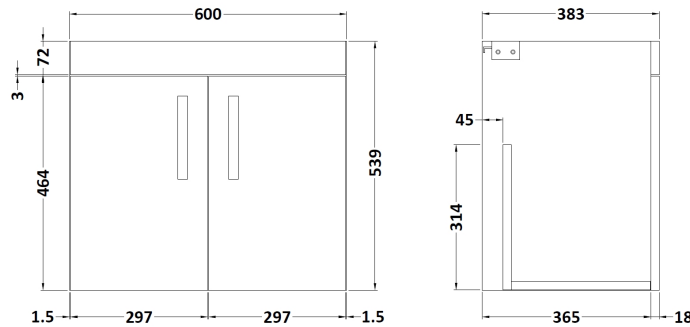

Sales Code: ATH091C

Description: 1200 Wh 4-Door Vanity & Double Basin

Packaging Details

Barcode: 5056211816577

Sales Code: MOC653

Description: 600 Wall Hung 2-Door Basin Unit

Product Dimensions

Height (mm):	540
Width (mm):	600
Depth (mm):	383
Nett Weight (kg):	12.5

Packaging Dimensions

Height (mm):	405
Width (mm):	620
Depth (mm):	560
Gross Weight (kg):	13

Packaging Data

Box Colour:	Brown Cardboard Box
Box Qty:	1
Label Size:	100 x 50
Label Colour:	White Label
Label Qty:	2

Sales Code: PMB424

Description: Double Polymarble Basin 1205 X 390

Product Dimensions

Height (mm):	390
Width (mm):	1205
Depth (mm):	157
Nett Weight (kg):	18.12

Packaging Dimensions

Height (mm):	100
Width (mm):	1205
Depth (mm):	400
Gross Weight (kg):	18.12

Packaging Data

Box Colour:	Brown Cardboard Box - Printed
Box Qty:	1
Label Size:	100 x 50
Label Colour:	White Label
Label Qty:	2

Outer Box Dimensions (If Applicable)

Height (mm):	
Width (mm):	
Depth (mm):	
Gross Weight (kg):	
Barcode:	5056211815136