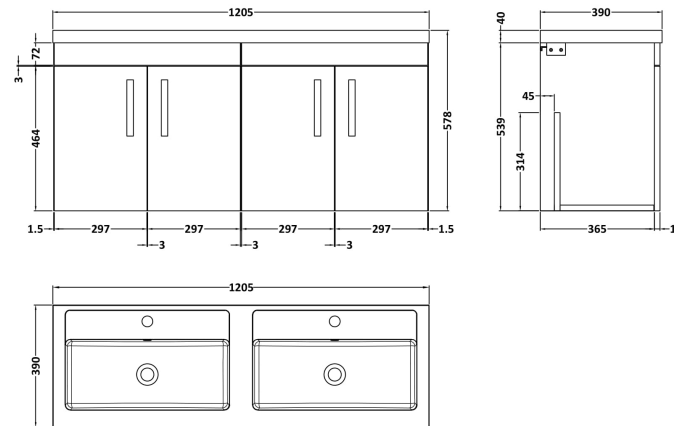

Sales Code: ATH091C

Description: 1200 Wh 4-Door Vanity & Double Basin

Packaging Details

Barcode: 5056211816577

Sales Code: MOC653

Description: 600 Wall Hung 2-Door Basin Unit

Product Dimensions

Height (mm):	540
Width (mm):	600
Depth (mm):	383
Nett Weight (kg):	12.5

Packaging Dimensions

Height (mm):	405
Width (mm):	620
Depth (mm):	560
Gross Weight (kg):	13

Packaging Data

Box Colour:	Brown Cardboard Box
Box Qty:	1
Label Size:	100 x 50
Label Colour:	White Label
Label Qty:	2

Outer Box Dimensions (If Applicable)

Height (mm):	
Width (mm):	
Depth (mm):	
Gross Weight (kg):	
Barcode:	5056211816270

Product Details

Country of Origin:	United Kingdom
Fitting Instruction:	No
CE & UKCA:	N/A
FSC Certified Materials:	Yes
Colour:	Natural Oak
Construction Method:	Cam & Wood Dowel
Construction Type:	Rigid
Cabinet Finish:	MFC Textured Woodgrain
Fascia Finish:	MFC Textured Woodgrain
Cabinet Thickness (mm):	18
Fascia Thickness (mm):	18
Drawer Included:	No
Drawer Type:	Not Applicable
No of Shelves:	0
Hinge Type:	95 Degree Clip-On Soft Close
Hinge Included:	Yes, Supplied
Adjustable Legs:	No, Not Required
Fixings Included:	Yes
Handle Style:	Contemporary
Waste Shroud:	No
Handle Included:	Yes, Supplied
Handle Type:	D-Shape

Sales Code: PMB424

Description: Double Polymarble Basin 1205 X 390

Product Dimensions

Height (mm):	390
Width (mm):	1205
Depth (mm):	157
Nett Weight (kg):	18.12

Packaging Dimensions

Height (mm):	100
Width (mm):	1205
Depth (mm):	400
Gross Weight (kg):	18.12