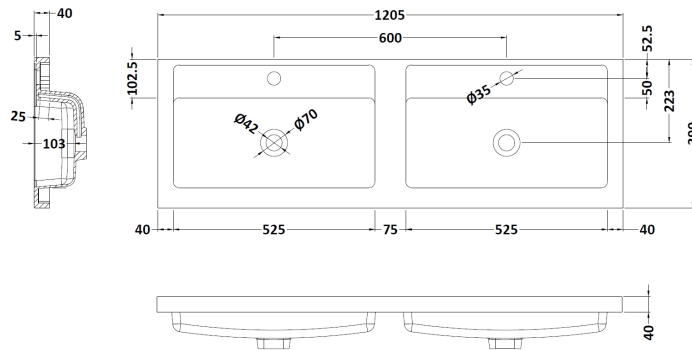

Packaging Dimensions

Height (mm):	405
Width (mm):	620
Depth (mm):	560
Gross Weight (kg):	13

Packaging Data

Box Colour:	Brown Cardboard Box
Box Qty:	1
Label Size:	100 x 50
Label Colour:	White Label
Label Qty:	2

Outer Box Dimensions (If Applicable)

Height (mm):	
Width (mm):	
Depth (mm):	
Gross Weight (kg):	
Barcode:	5056211816270

Product Details

Country of Origin:	United Kingdom
Fitting Instruction:	No
CE & UKCA:	N/A
FSC Certified Materials:	Yes
Colour:	Natural Oak
Construction Method:	Cam & Wood Dowel
Construction Type:	Rigid
Cabinet Finish:	MFC Textured Woodgrain
Fascia Finish:	MFC Textured Woodgrain
Cabinet Thickness (mm):	18
Fascia Thickness (mm):	18
Drawer Included:	No
Drawer Type:	Not Applicable
No of Shelves:	0
Hinge Type:	95 Degree Clip-On Soft Close
Hinge Included:	Yes, Supplied
Adjustable Legs:	No, Not Required
Fixings Included:	Yes
Handle Style:	Contemporary
Waste Shroud:	No
Handle Included:	Yes, Supplied
Handle Type:	D-Shape

Sales Code: PMB424

Description: Double Polymarble Basin 1205 X 390

Product Dimensions

Height (mm):	390
Width (mm):	1205
Depth (mm):	157
Nett Weight (kg):	18.12

Packaging Dimensions

Height (mm):	100
Width (mm):	1205
Depth (mm):	400
Gross Weight (kg):	18.12

Packaging Data

Box Colour:	Brown Cardboard Box - Printed
Box Qty:	1
Label Size:	100 x 50
Label Colour:	White Label
Label Qty:	2

Outer Box Dimensions (If Applicable)

Height (mm):	
Width (mm):	
Depth (mm):	
Gross Weight (kg):	
Barcode:	5056211815136