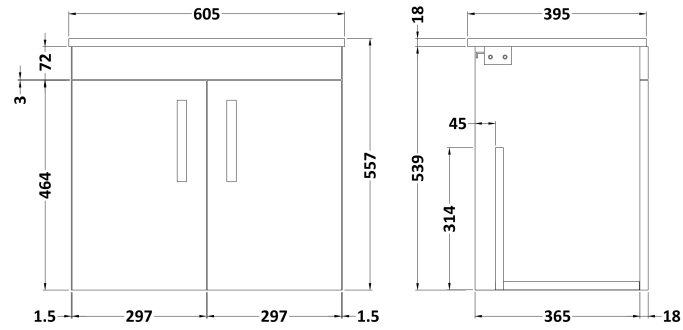

Sales Code: ATH092B

Description: 600 Wh 2-Door Vanity & Basin 2

Packaging Details

Barcode: 5056211817178

Sales Code: MOD653

Description: 600 Wall Hung 2-Door Basin Unit

Product Dimensions

Height (mm):	540
Width (mm):	600
Depth (mm):	383
Nett Weight (kg):	12.5

Packaging Dimensions

Height (mm):	405
Width (mm):	620
Depth (mm):	560
Gross Weight (kg):	13

Packaging Data

Box Colour:	Brown Cardboard Box
Box Qty:	1
Label Size:	100 x 50
Label Colour:	White Label
Label Qty:	2

Sales Code: NVM003

Description: Minimalist Basin 600mm

Product Dimensions

Height (mm):	170
Width (mm):	600
Depth (mm):	390
Nett Weight (kg):	10.76

Packaging Dimensions

Height (mm):	200
Width (mm):	400
Depth (mm):	620
Gross Weight (kg):	10.76

Packaging Data

Box Colour:	Brown Cardboard Box - Printed
Box Qty:	1
Label Size:	100 x 50
Label Colour:	White Label
Label Qty:	2

Outer Box Dimensions (If Applicable)

Height (mm):	
Width (mm):	
Depth (mm):	
Gross Weight (kg):	
Barcode:	5055146194668