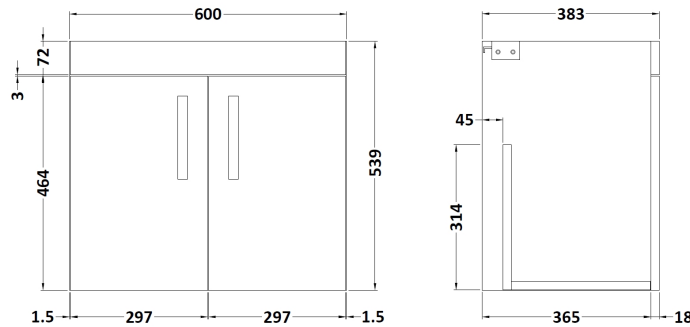

Sales Code: ATH095A

Description: 600 Wh 2-Door Vanity & Basin 1

Packaging Details

Barcode: 5056211817130

Sales Code: MOE153

Description: 600 Wall Hung 2-Door Basin Unit

Product Dimensions

Height (mm):	540
Width (mm):	600
Depth (mm):	383
Nett Weight (kg):	12.5

Packaging Dimensions

Height (mm):	405
Width (mm):	620
Depth (mm):	560
Gross Weight (kg):	13

Packaging Data

Box Colour:	Brown Cardboard Box
Box Qty:	1
Label Size:	0 x 0
Label Colour:	White Label
Label Qty:	0

Sales Code: NVM013

Description: 600 Mid-Edged Basin 1 Th

Product Dimensions

Height (mm):	180
Width (mm):	610
Depth (mm):	390
Nett Weight (kg):	11

Packaging Dimensions

Height (mm):	200
Width (mm):	410
Depth (mm):	630
Gross Weight (kg):	11

Packaging Data

Box Colour:	Brown Cardboard Box - Printed
Box Qty:	1
Label Size:	100 x 50
Label Colour:	White Label
Label Qty:	2

Outer Box Dimensions (If Applicable)

Height (mm):	
Width (mm):	
Depth (mm):	
Gross Weight (kg):	
Barcode:	5055369043415