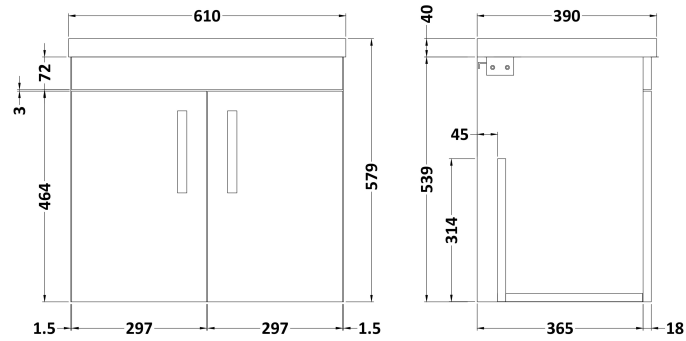

Sales Code: ATH095A

Description: 600 Wh 2-Door Vanity & Basin 1

Packaging Details

Barcode: 5056211817130

Sales Code: MOE153

Description: 600 Wall Hung 2-Door Basin Unit

Product Dimensions

Height (mm):	540
Width (mm):	600
Depth (mm):	383
Nett Weight (kg):	12.5

Packaging Dimensions

Height (mm):	405
Width (mm):	620
Depth (mm):	560
Gross Weight (kg):	13

Packaging Data

Box Colour:	Brown Cardboard Box
Box Qty:	1
Label Size:	0 x 0
Label Colour:	White Label
Label Qty:	0

Sales Code: NVM013

Description: 600 Mid-Edged Basin 1 Th

Product Dimensions

Height (mm):	180
Width (mm):	610
Depth (mm):	390
Nett Weight (kg):	11

Packaging Dimensions

Height (mm):	200
Width (mm):	410
Depth (mm):	630
Gross Weight (kg):	11

Packaging Data

Box Colour:	Brown Cardboard Box - Printed
Box Qty:	1
Label Size:	100 x 50
Label Colour:	White Label
Label Qty:	2

Outer Box Dimensions (If Applicable)

Height (mm):	
Width (mm):	
Depth (mm):	
Gross Weight (kg):	
Barcode:	5055369043415