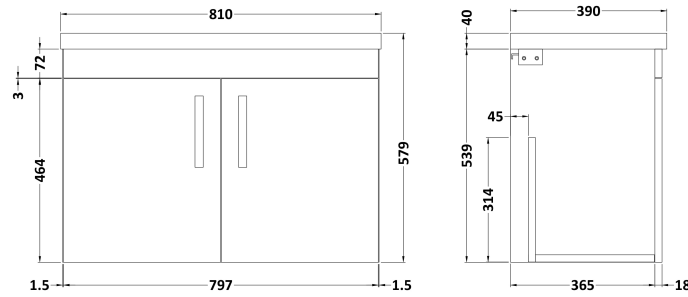

Sales Code: ATH096A

Description: 800 Wh 2-Door Vanity & Basin 1

Packaging Details

Barcode: 5056211817284

Sales Code: MOC155

Description: 800 Wall Hung 2-Door Basin Unit

Product Dimensions

Height (mm):	540
Width (mm):	800
Depth (mm):	383
Nett Weight (kg):	15

Packaging Dimensions

Height (mm):	405
Width (mm):	820
Depth (mm):	560
Gross Weight (kg):	15.5

Packaging Data

Box Colour:	Brown Cardboard Box
Box Qty:	1
Label Size:	100 x 50
Label Colour:	White Label
Label Qty:	2

Sales Code: NVM015

Description: 800 Mid Edged Basin 1 Th

Product Dimensions

Height (mm):	180
Width (mm):	810
Depth (mm):	390
Nett Weight (kg):	15

Packaging Dimensions

Height (mm):	210
Width (mm):	410
Depth (mm):	830
Gross Weight (kg):	15

Packaging Data

Box Colour:	Brown Cardboard Box
Box Qty:	1
Label Size:	100 x 50
Label Colour:	White Label
Label Qty:	2

Outer Box Dimensions (If Applicable)

Height (mm):	
Width (mm):	
Depth (mm):	
Gross Weight (kg):	
Barcode:	5055369043422