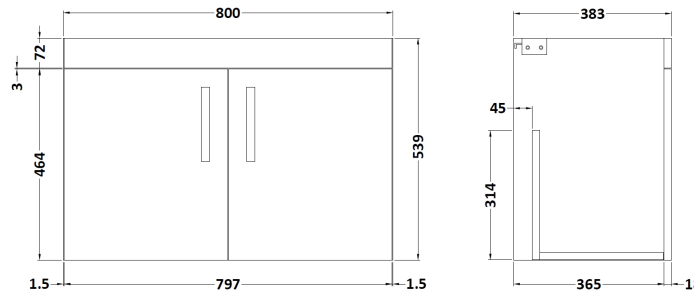

Sales Code: ATH096A

Description: 800 Wh 2-Door Vanity & Basin 1

Packaging Details

Barcode: 5056211817284

Sales Code: MOC155

Description: 800 Wall Hung 2-Door Basin Unit

Product Dimensions

Height (mm):	540
Width (mm):	800
Depth (mm):	383
Nett Weight (kg):	15

Packaging Dimensions

Height (mm):	405
Width (mm):	820
Depth (mm):	560
Gross Weight (kg):	15.5

Packaging Data

Box Colour:	Brown Cardboard Box
Box Qty:	1
Label Size:	100 x 50
Label Colour:	White Label
Label Qty:	2

Sales Code: NVM015

Description: 800 Mid Edged Basin 1 Th

Product Dimensions

Height (mm):	180
Width (mm):	810
Depth (mm):	390
Nett Weight (kg):	15

Packaging Dimensions

Height (mm):	210
Width (mm):	410
Depth (mm):	830
Gross Weight (kg):	15

Packaging Data

Box Colour:	Brown Cardboard Box
Box Qty:	1
Label Size:	100 x 50
Label Colour:	White Label
Label Qty:	2

Outer Box Dimensions (If Applicable)

Height (mm):	
Width (mm):	
Depth (mm):	
Gross Weight (kg):	
Barcode:	5055369043422