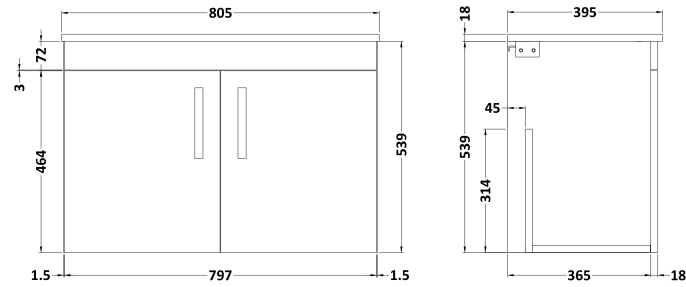

Sales Code: ATH096B

Description: 800 Wh 2-Door Vanity & Basin 2

Packaging Details

Barcode: 5056211817352

Sales Code: MOC155

Description: 800 Wall Hung 2-Door Basin Unit

Product Dimensions

Height (mm):	540
Width (mm):	800
Depth (mm):	383
Nett Weight (kg):	15

Packaging Dimensions

Height (mm):	405
Width (mm):	820
Depth (mm):	560
Gross Weight (kg):	15.5

Packaging Data

Box Colour:	Brown Cardboard Box
Box Qty:	1
Label Size:	100 x 50
Label Colour:	White Label
Label Qty:	2

Outer Box Dimensions (If Applicable)

Height (mm):	
Width (mm):	
Depth (mm):	
Gross Weight (kg):	
Barcode:	5056211816324

Product Details

Country of Origin:	United Kingdom
Fitting Instruction:	No
CE & UKCA:	N/A
FSC Certified Materials:	Yes
Colour:	Driftwood
Construction Method:	Cam & Wood Dowel
Construction Type:	Rigid
Cabinet Finish:	MFC Textured Woodgrain
Fascia Finish:	MFC Textured Woodgrain
Cabinet Thickness (mm):	18
Fascia Thickness (mm):	18
Drawer Included:	No
Drawer Type:	Not Applicable
No of Shelves:	0
Hinge Type:	95 Degree Clip-On Soft Close
Hinge Included:	Yes, Supplied
Adjustable Legs:	No, Not Required
Fixings Included:	Yes
Handle Style:	Contemporary
Waste Shroud:	No
Handle Included:	Yes, Supplied
Handle Type:	D-Shape

Sales Code: NVM005

Description: Minimalist Basin 800mm

Product Dimensions

Height (mm):	170
Width (mm):	800
Depth (mm):	390
Nett Weight (kg):	16.9

Packaging Dimensions

Height (mm):	400
Width (mm):	820
Depth (mm):	200
Gross Weight (kg):	16.9