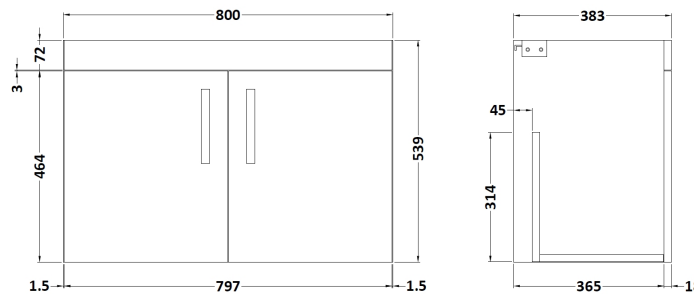

Sales Code: ATH096B

Description: 800 Wh 2-Door Vanity & Basin 2

Packaging Details

Barcode: 5056211817352

Sales Code: MOC155

Description: 800 Wall Hung 2-Door Basin Unit

Product Dimensions

Height (mm):	540
Width (mm):	800
Depth (mm):	383
Nett Weight (kg):	15

Packaging Dimensions

Height (mm):	405
Width (mm):	820
Depth (mm):	560
Gross Weight (kg):	15.5

Packaging Data

Box Colour:	Brown Cardboard Box
Box Qty:	1
Label Size:	100 x 50
Label Colour:	White Label
Label Qty:	2

Sales Code: NVM005

Description: Minimalist Basin 800mm

Product Dimensions

Height (mm):	170
Width (mm):	800
Depth (mm):	390
Nett Weight (kg):	16.9

Packaging Dimensions

Height (mm):	400
Width (mm):	820
Depth (mm):	200
Gross Weight (kg):	16.9

Packaging Data

Box Colour:	Brown Cardboard Box - Printed
Box Qty:	1
Label Size:	100 x 50
Label Colour:	White Label
Label Qty:	2

Outer Box Dimensions (If Applicable)

Height (mm):	
Width (mm):	
Depth (mm):	
Gross Weight (kg):	
Barcode:	5055146194675